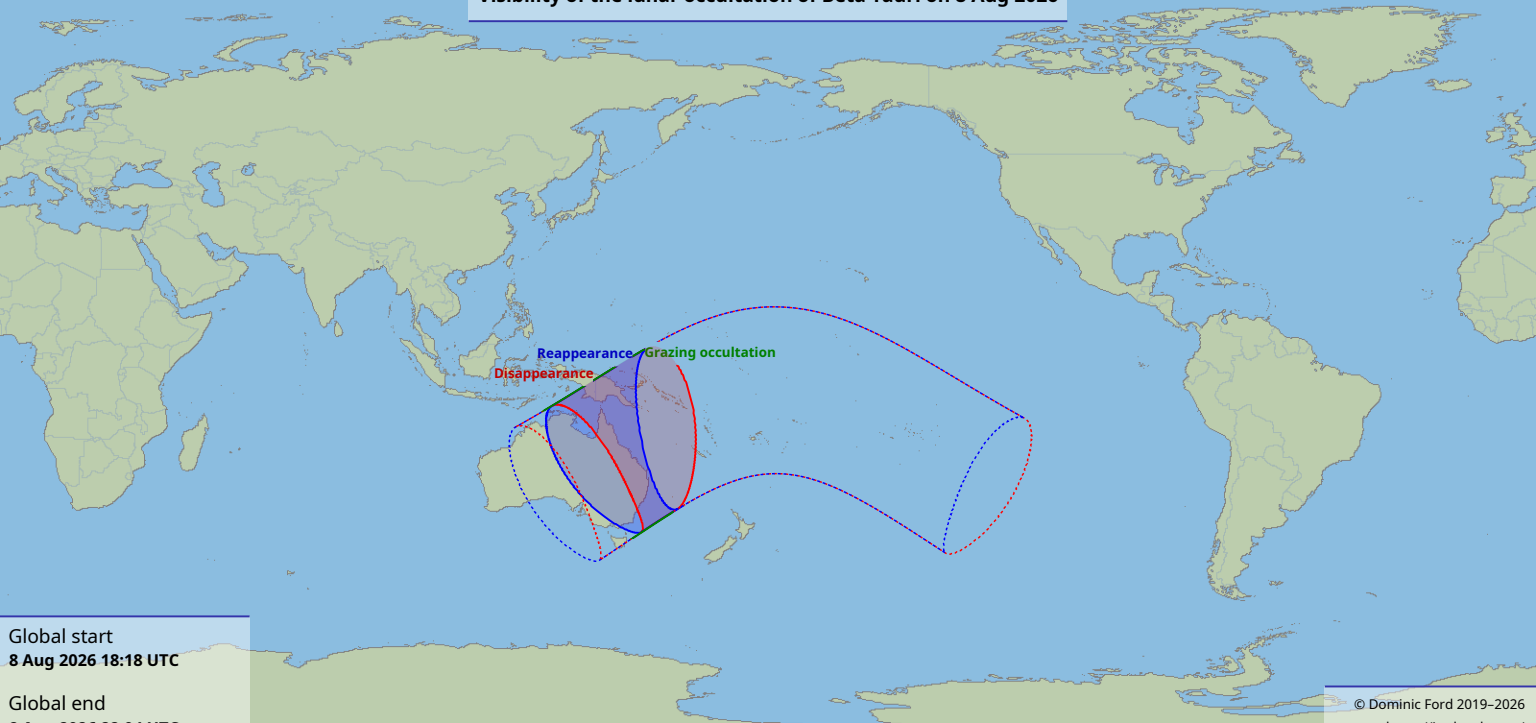

# Visibility of the lunar occultation of Beta Tauri on 8 Aug 2026

Global start  
8 Aug 2026 18:18 UTC

Global end  
8 Aug 2026 22:04 UTC