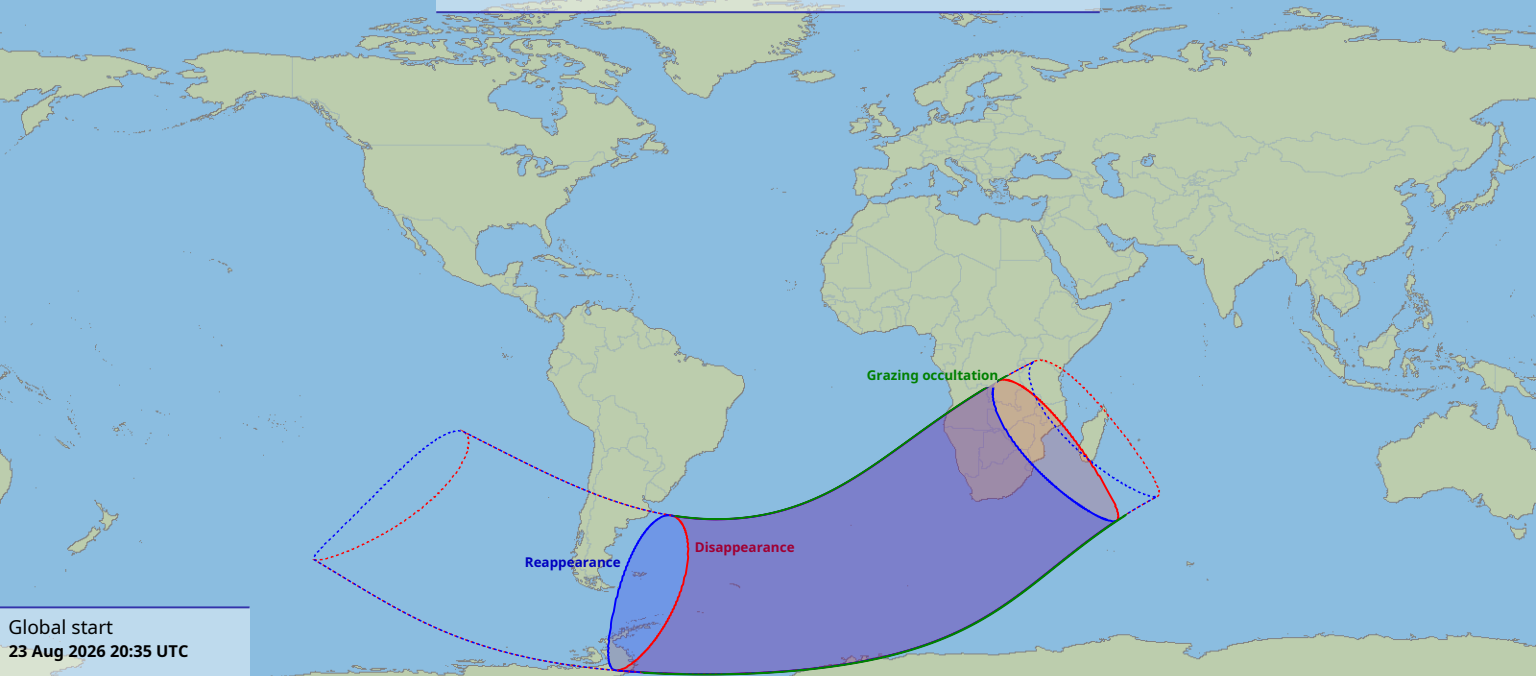

# Visibility of the lunar occultation of Sigma Sagittarii on 23 Aug 2026

Global start  
23 Aug 2026 20:35 UTC

Global end  
24 Aug 2026 00:53 UTC