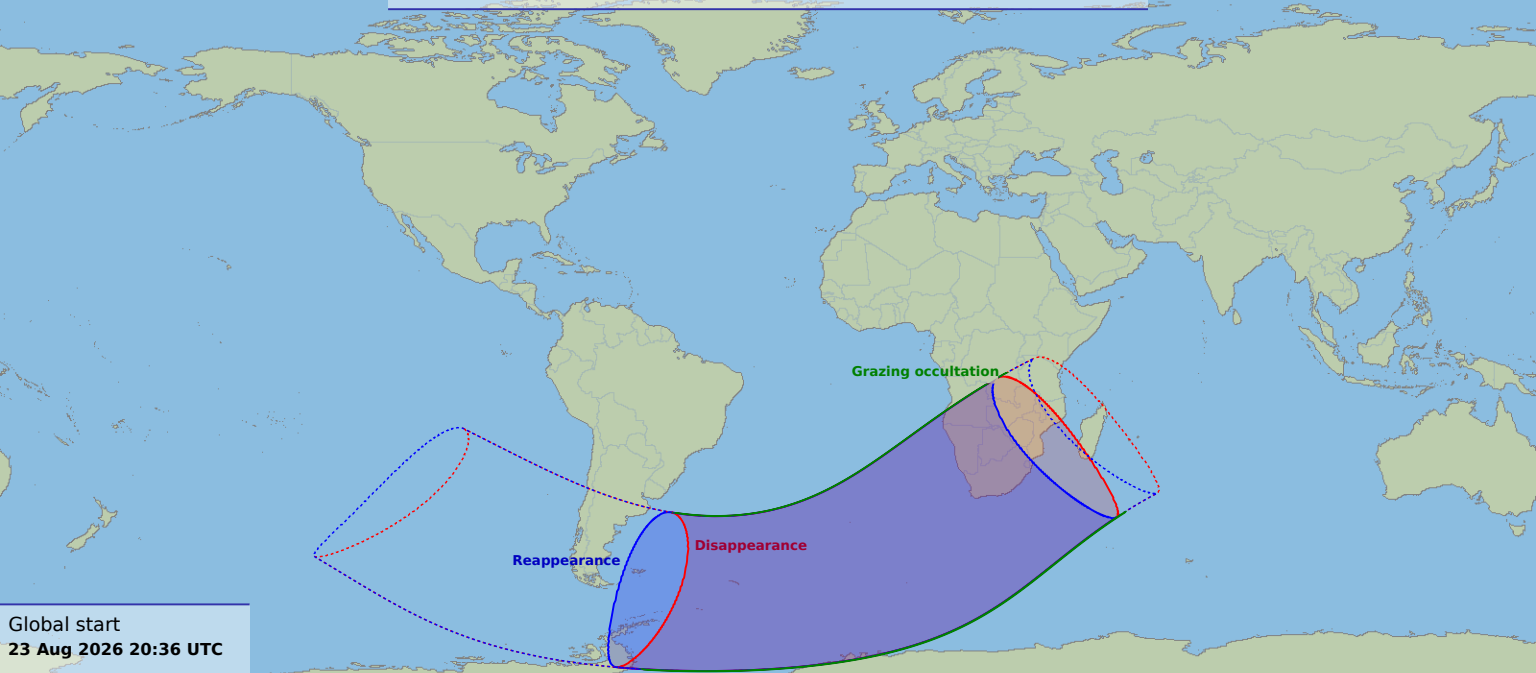

# Visibility of the lunar occultation of Sigma Sagittarii on 23 Aug 2026

Global start  
**23 Aug 2026 20:36 UTC**

Global end  
**24 Aug 2026 00:53 UTC**