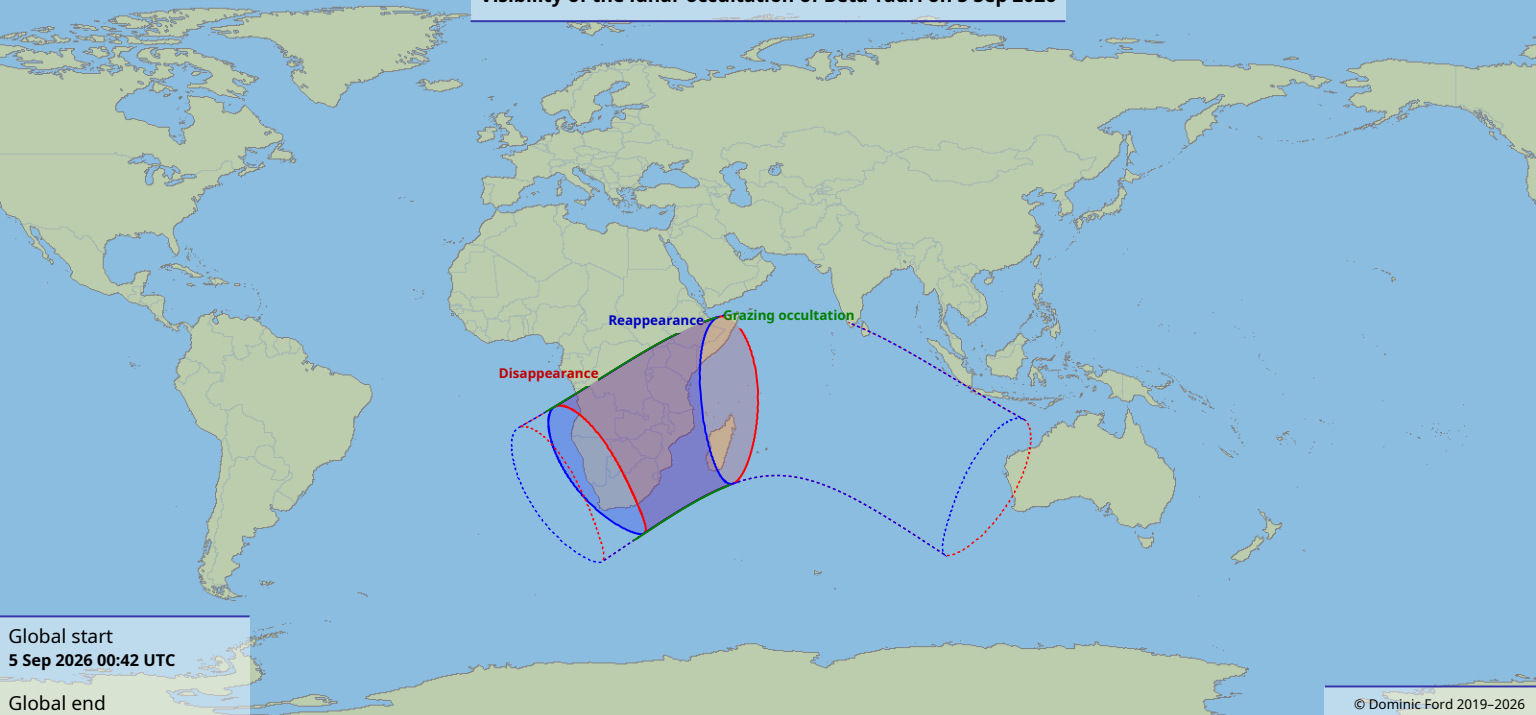

Visibility of the lunar occultation of Beta Tauri on 5 Sep 2026

Global start
5 Sep 2026 00:42 UTC

Global end
5 Sep 2026 04:32 UTC