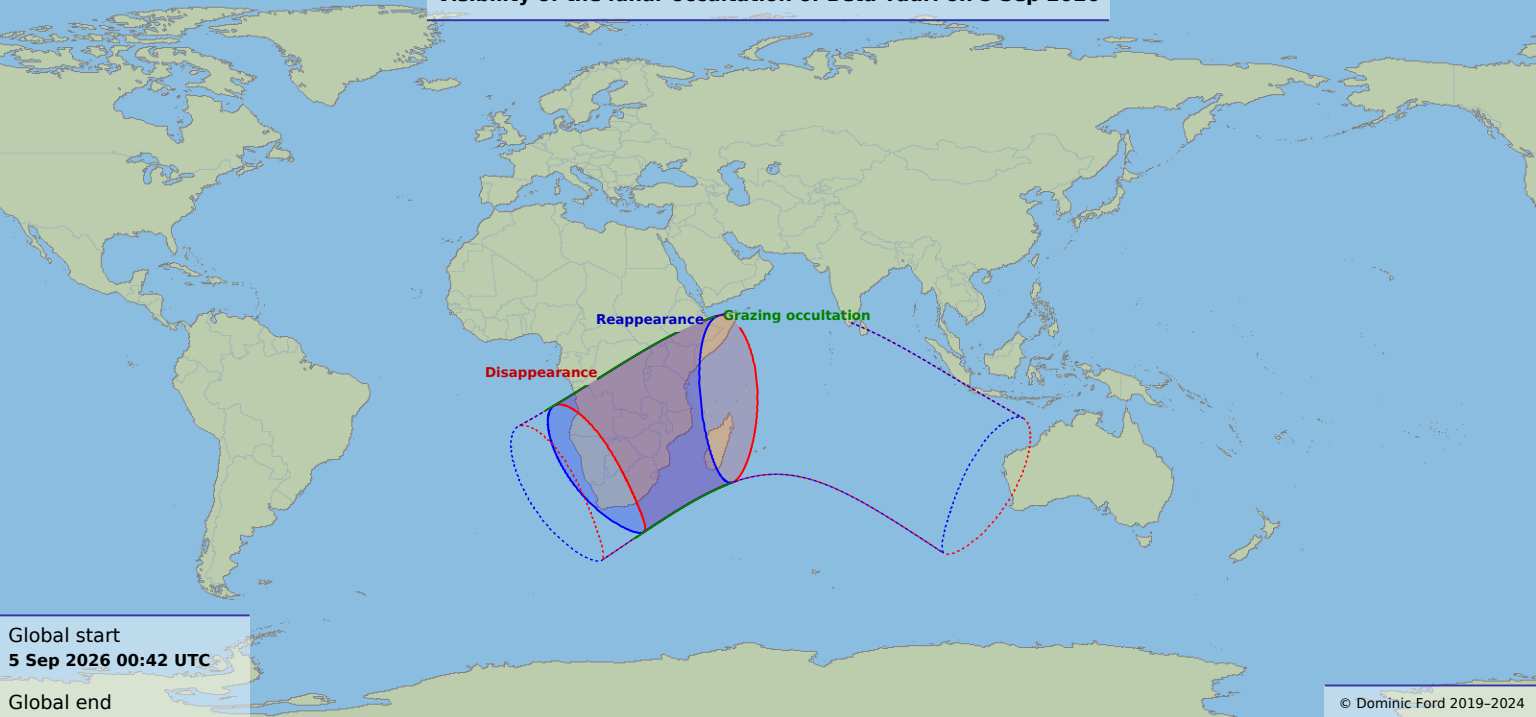

Visibility of the lunar occultation of Beta Tauri on 5 Sep 2026

Global start
5 Sep 2026 00:42 UTC

Global end
5 Sep 2026 04:32 UTC