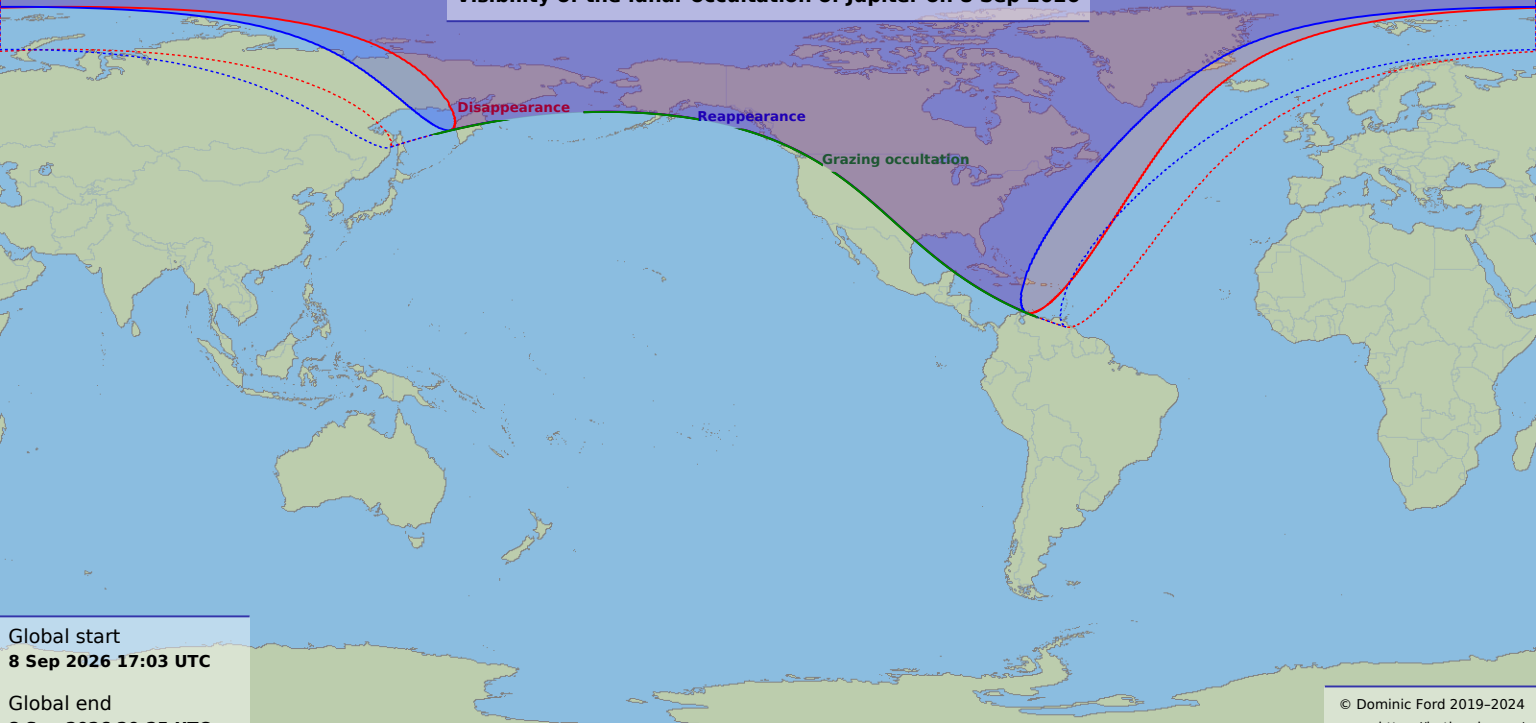

Visibility of the lunar occultation of Jupiter on 8 Sep 2026

Global start
8 Sep 2026 17:03 UTC

Global end
8 Sep 2026 20:25 UTC