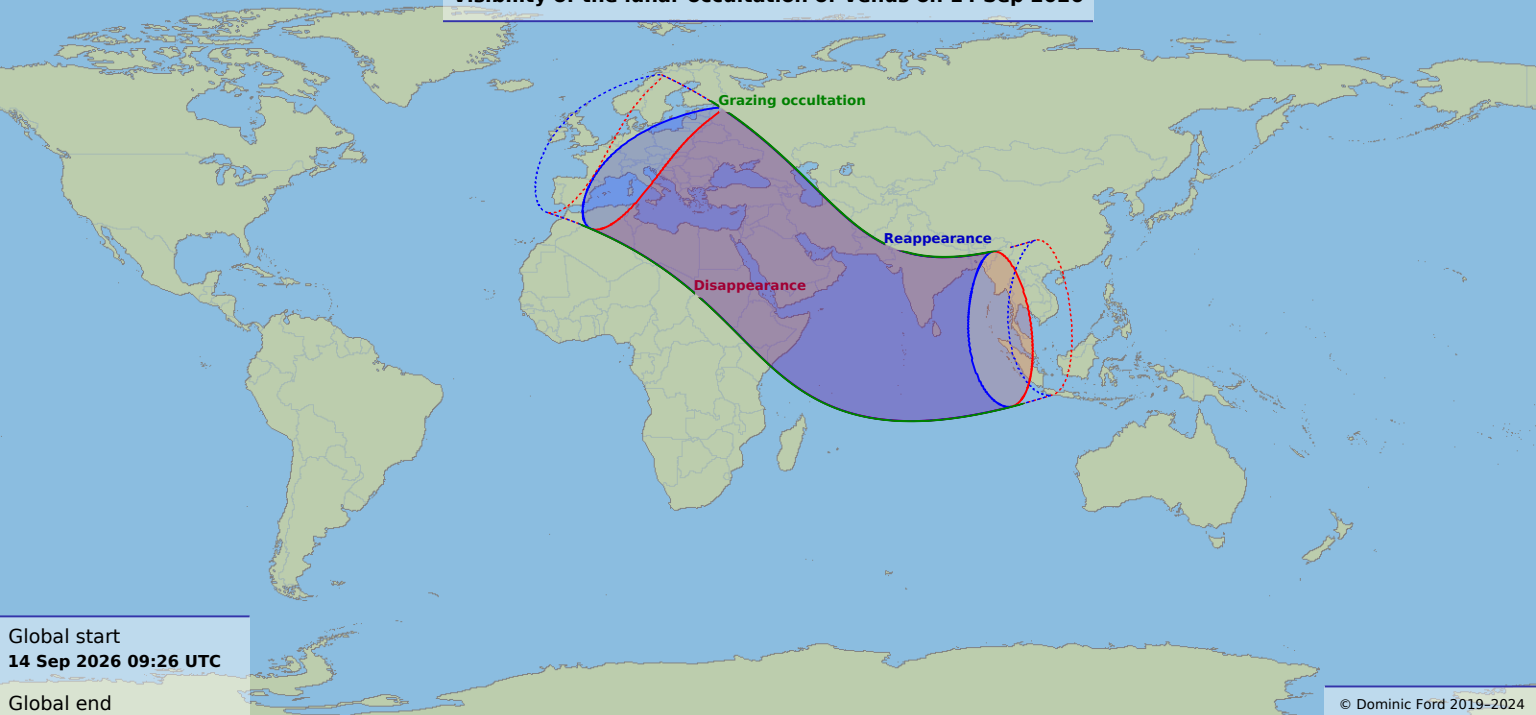

# Visibility of the lunar occultation of Venus on 14 Sep 2026

Global start  
14 Sep 2026 09:26 UTC

Global end  
14 Sep 2026 13:42 UTC