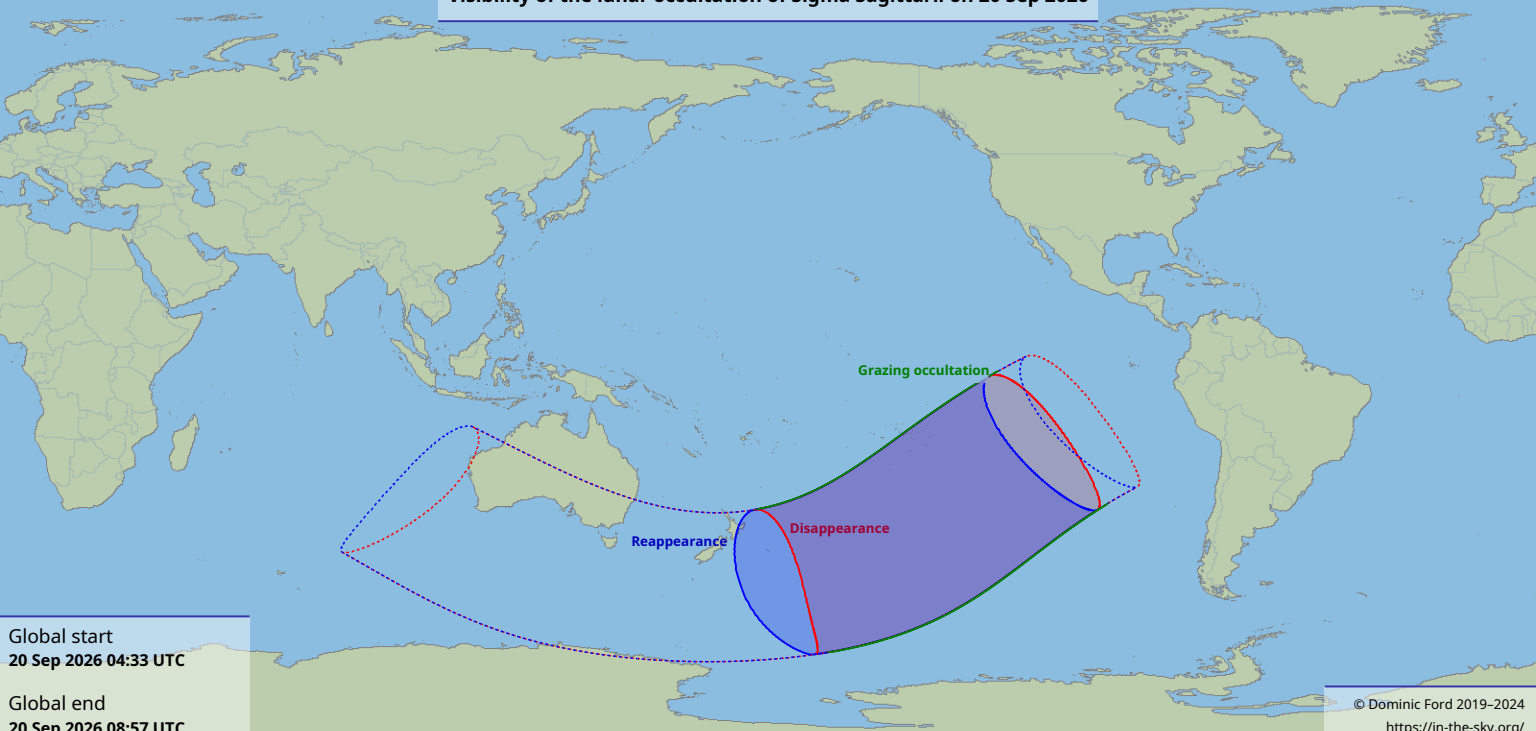

# Visibility of the lunar occultation of Sigma Sagittarii on 20 Sep 2026

Global start  
20 Sep 2026 04:33 UTC

Global end  
20 Sep 2026 08:57 UTC