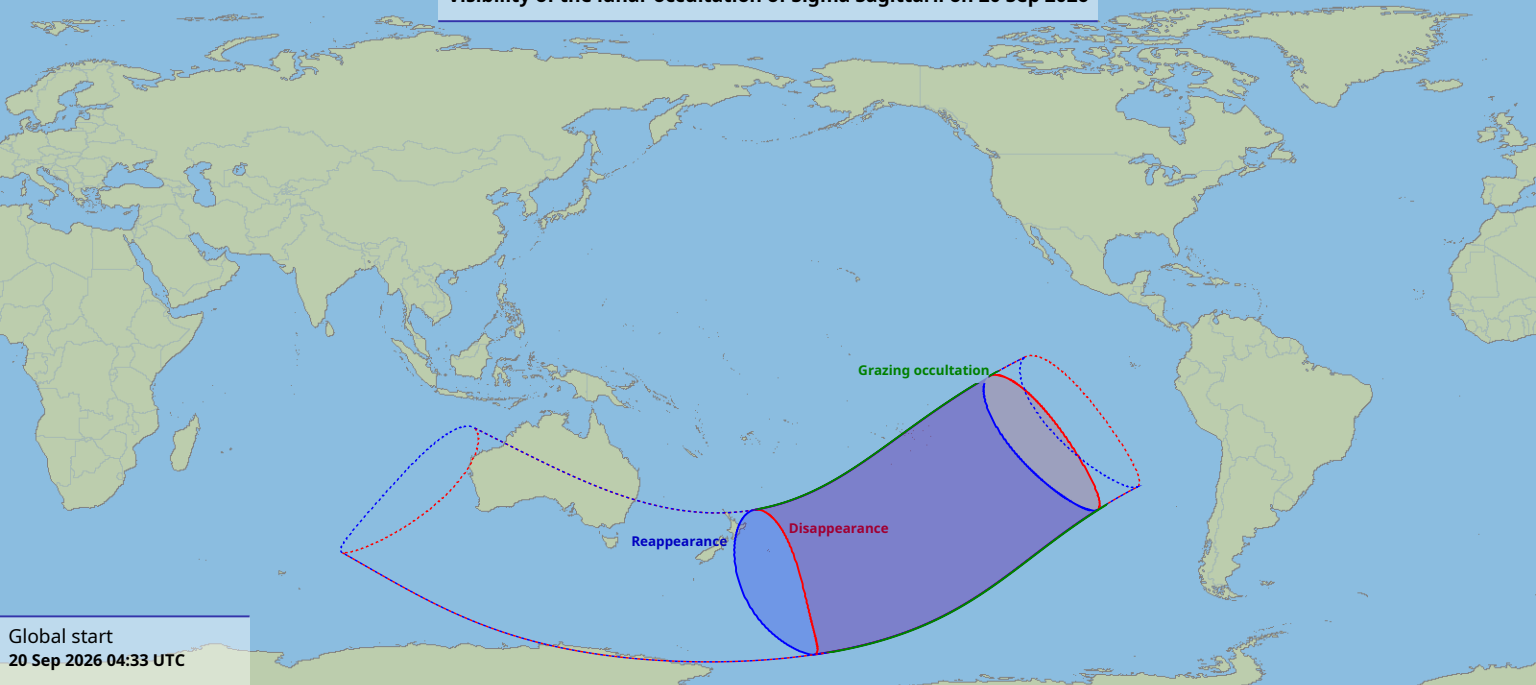

# Visibility of the lunar occultation of Sigma Sagittarii on 20 Sep 2026

Global start  
20 Sep 2026 04:33 UTC

Global end  
20 Sep 2026 08:57 UTC