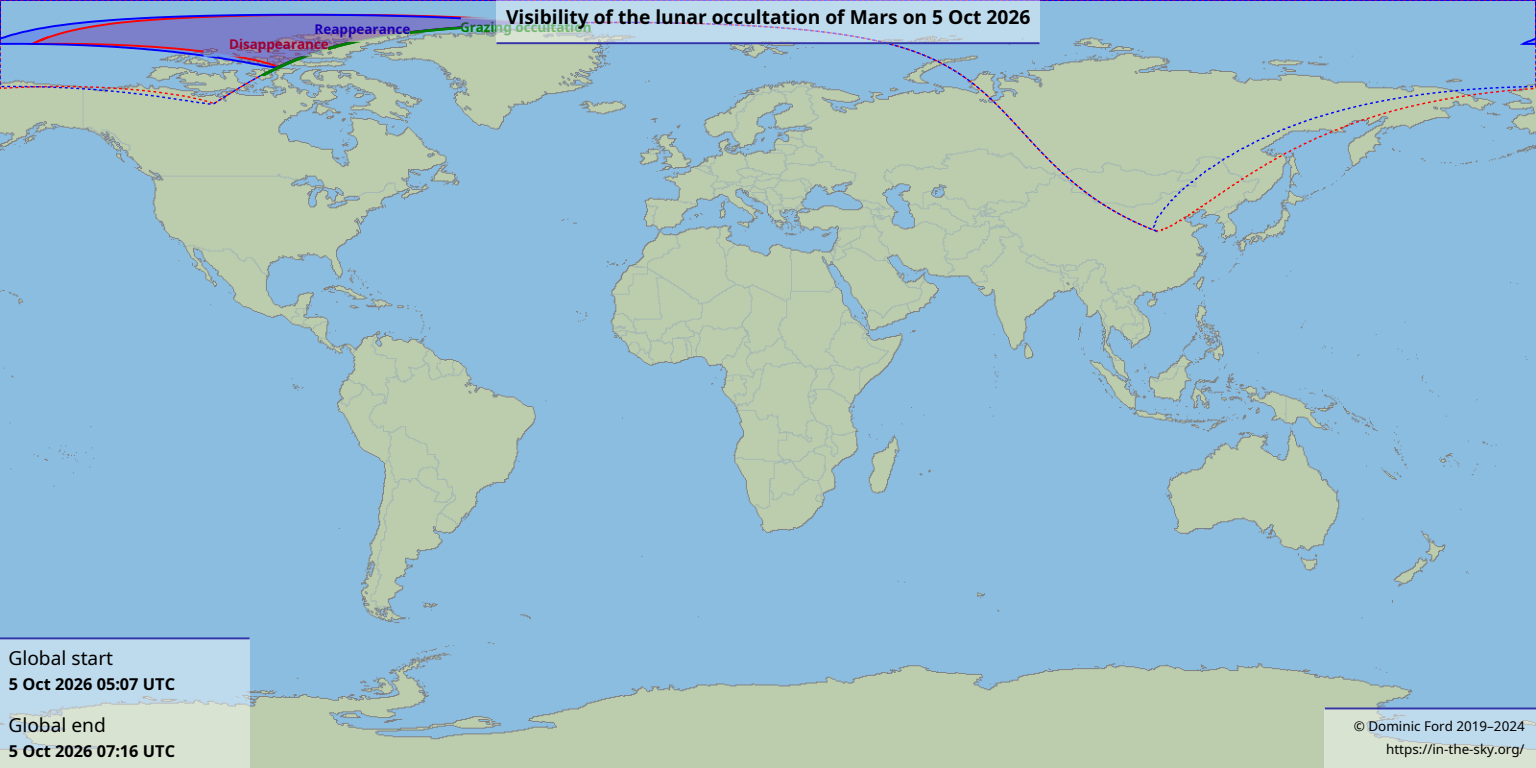

Visibility of the lunar occultation of Mars on 5 Oct 2026

Disappearance Reappearance Grazing occultation

Global start
5 Oct 2026 05:07 UTC

Global end
5 Oct 2026 07:16 UTC