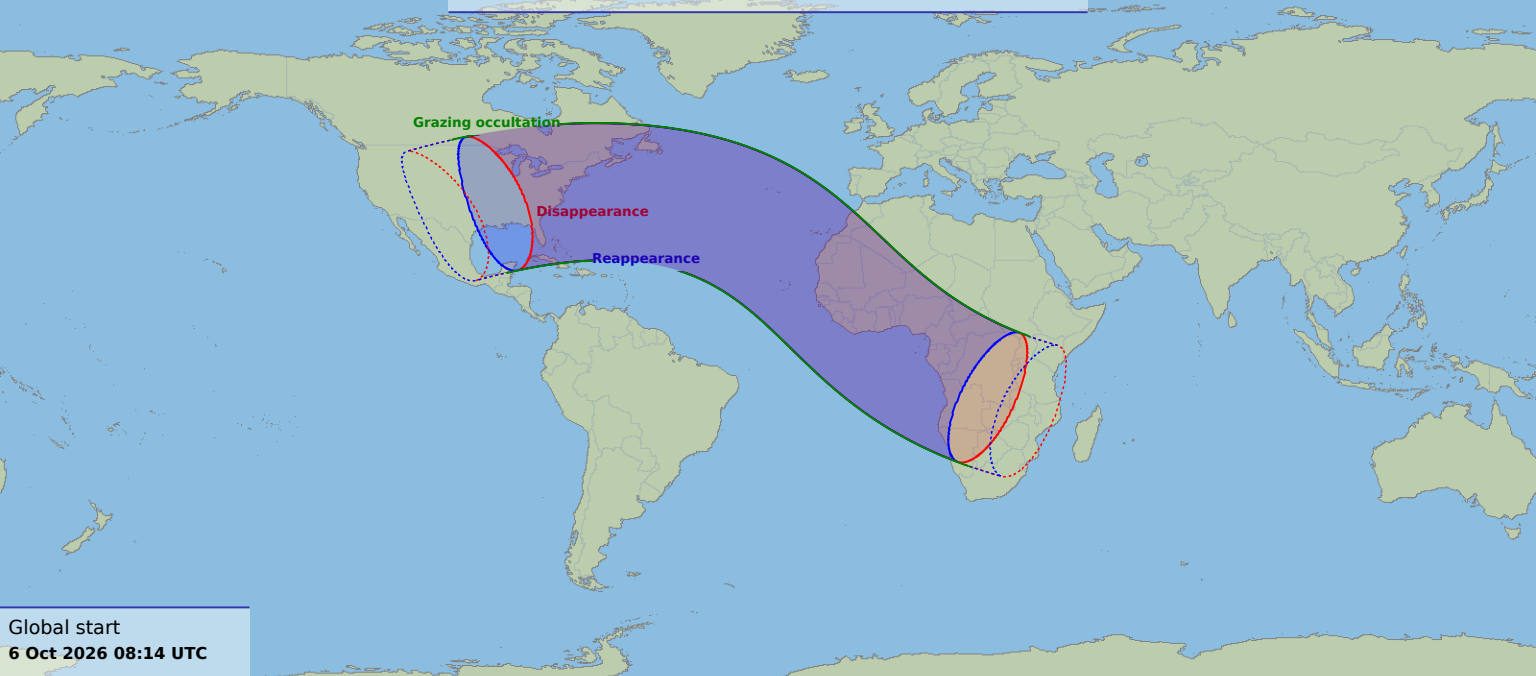

Visibility of the lunar occultation of Jupiter on 6 Oct 2026

Global start
6 Oct 2026 08:14 UTC

Global end
6 Oct 2026 12:32 UTC