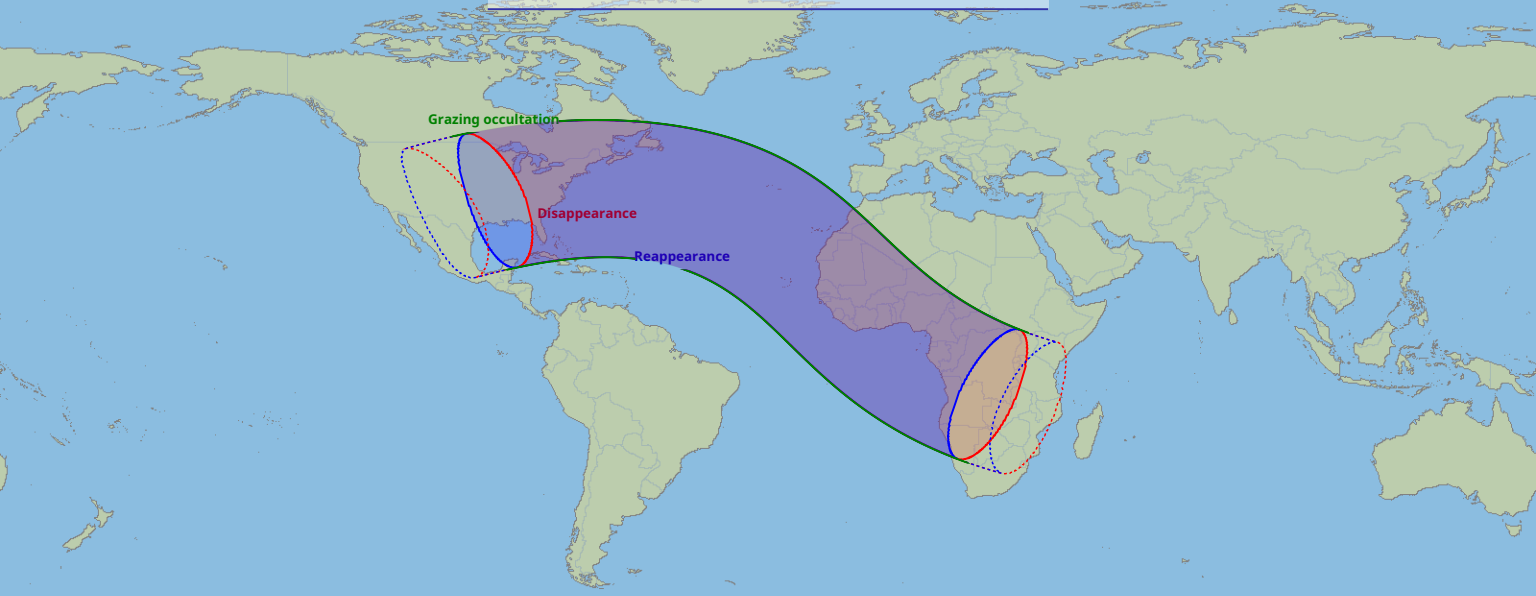

# Visibility of the lunar occultation of Jupiter on 6 Oct 2026

Global start  
6 Oct 2026 08:14 UTC

Global end  
6 Oct 2026 12:32 UTC