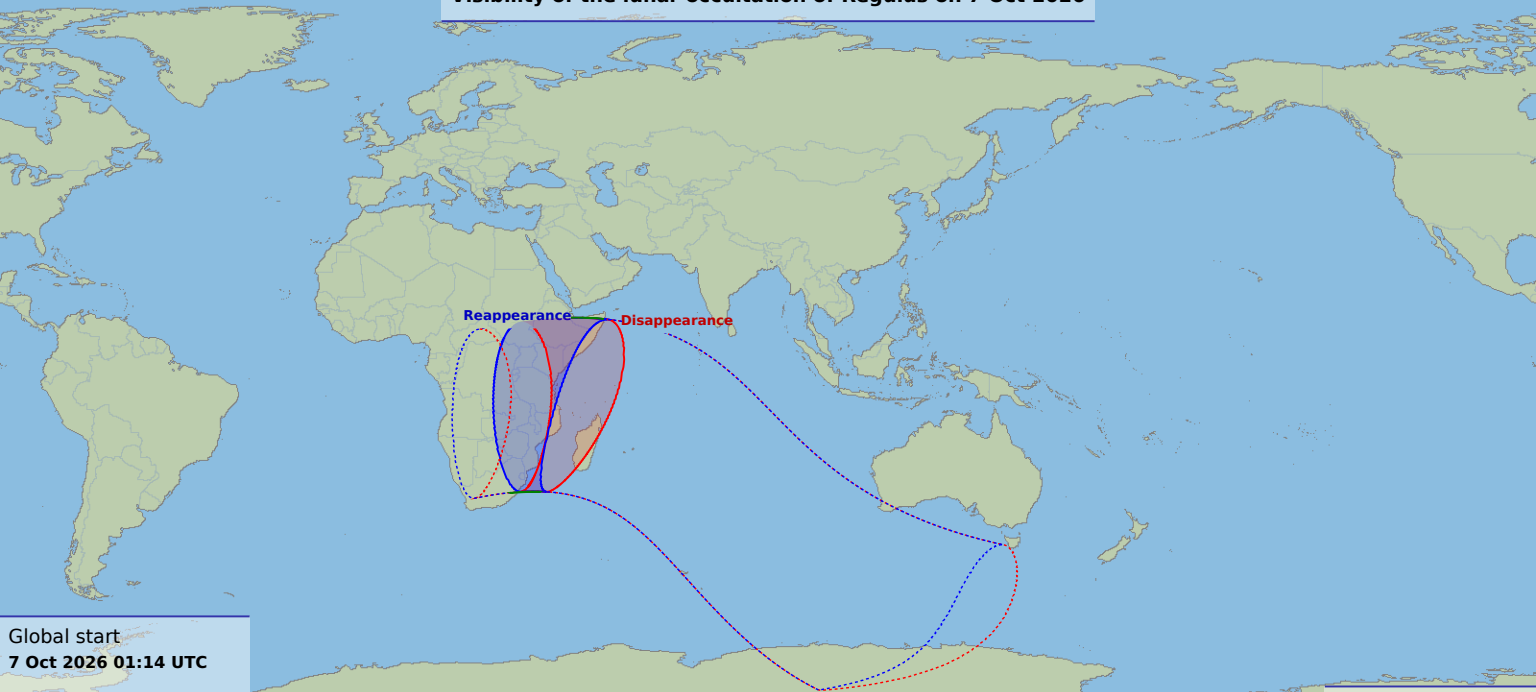

# Visibility of the lunar occultation of Regulus on 7 Oct 2026

Global start  
**7 Oct 2026 01:14 UTC**

Global end  
**7 Oct 2026 05:03 UTC**