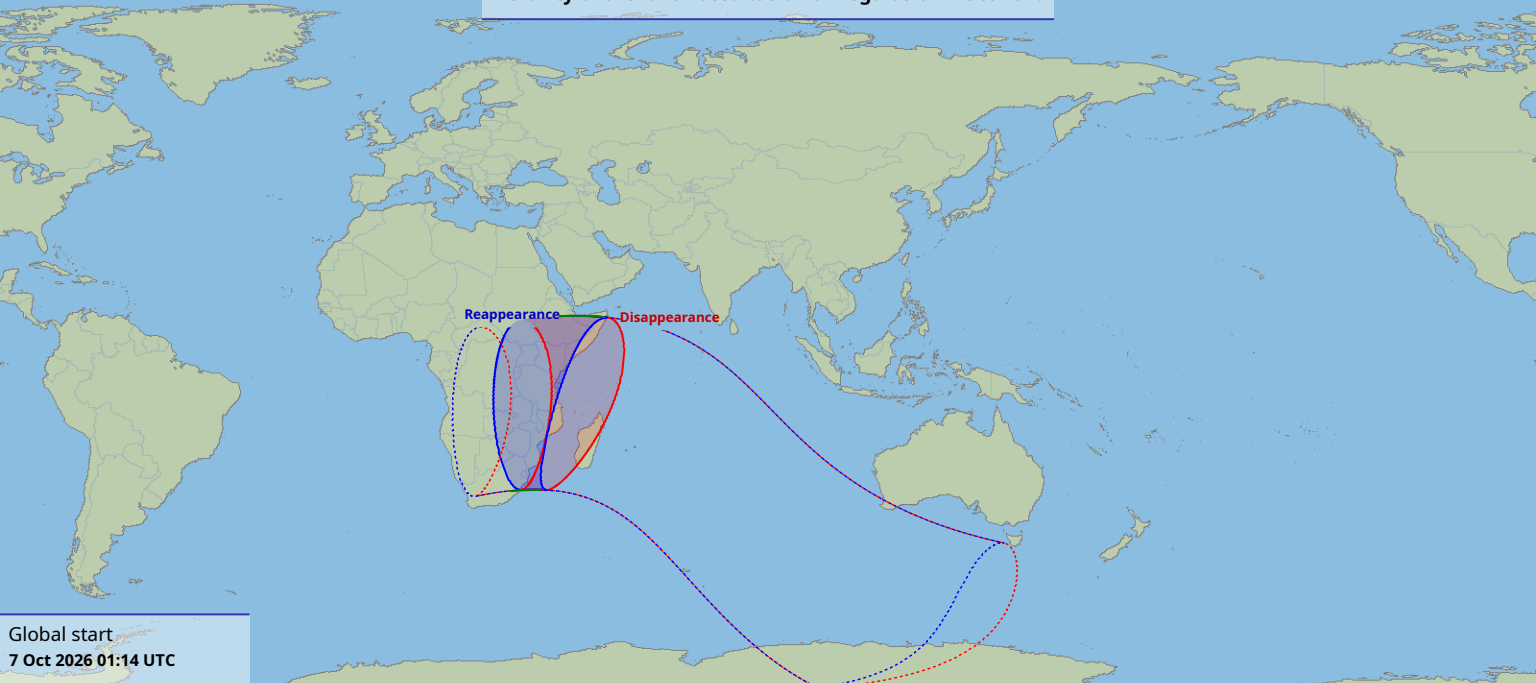

Visibility of the lunar occultation of Regulus on 7 Oct 2026

Global start
7 Oct 2026 01:14 UTC

Global end
7 Oct 2026 05:04 UTC