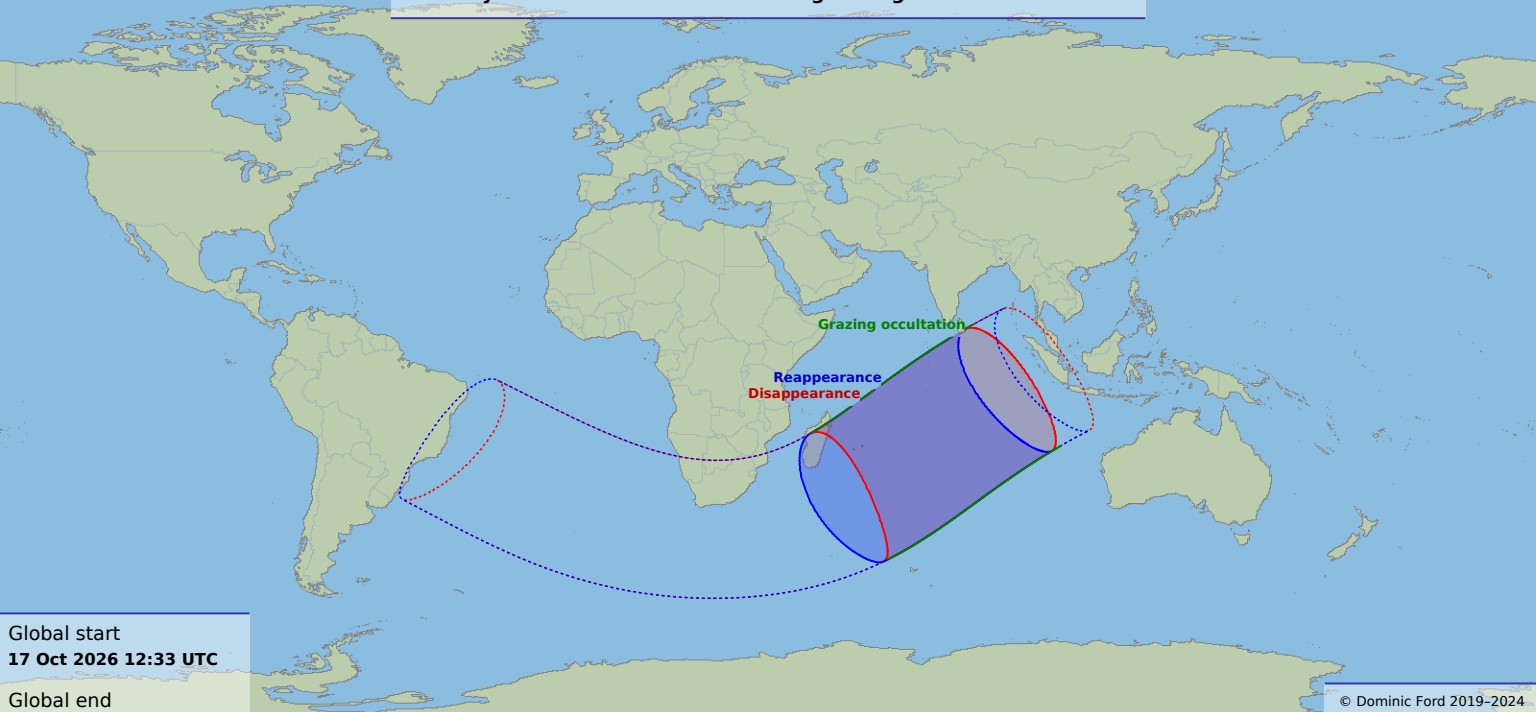

# Visibility of the lunar occultation of Sigma Sagittarii on 17 Oct 2026

Global start  
**17 Oct 2026 12:33 UTC**

Global end  
**17 Oct 2026 17:09 UTC**