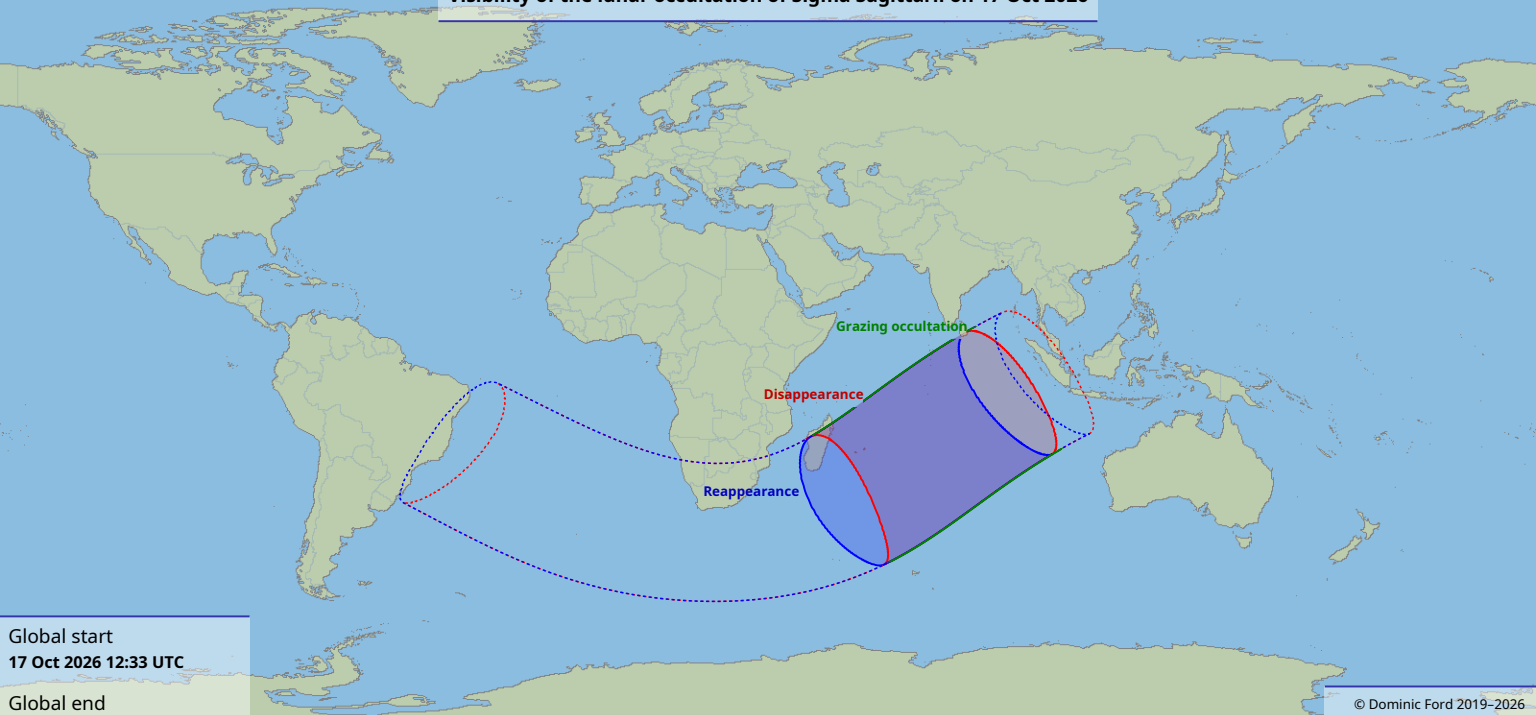

Visibility of the lunar occultation of Sigma Sagittarii on 17 Oct 2026

Global start
17 Oct 2026 12:33 UTC

Global end
17 Oct 2026 17:09 UTC