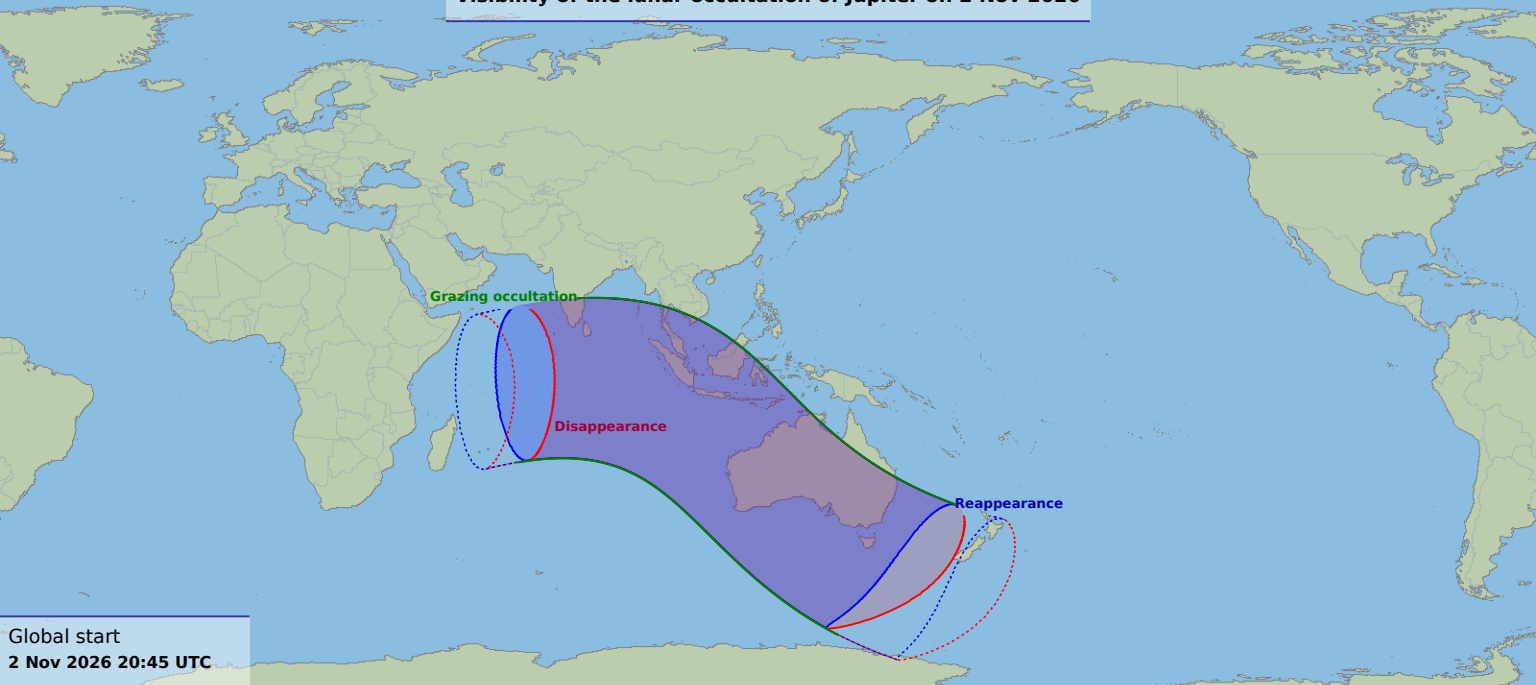

Visibility of the lunar occultation of Jupiter on 2 Nov 2026

Global start
2 Nov 2026 20:45 UTC

Global end
3 Nov 2026 00:45 UTC