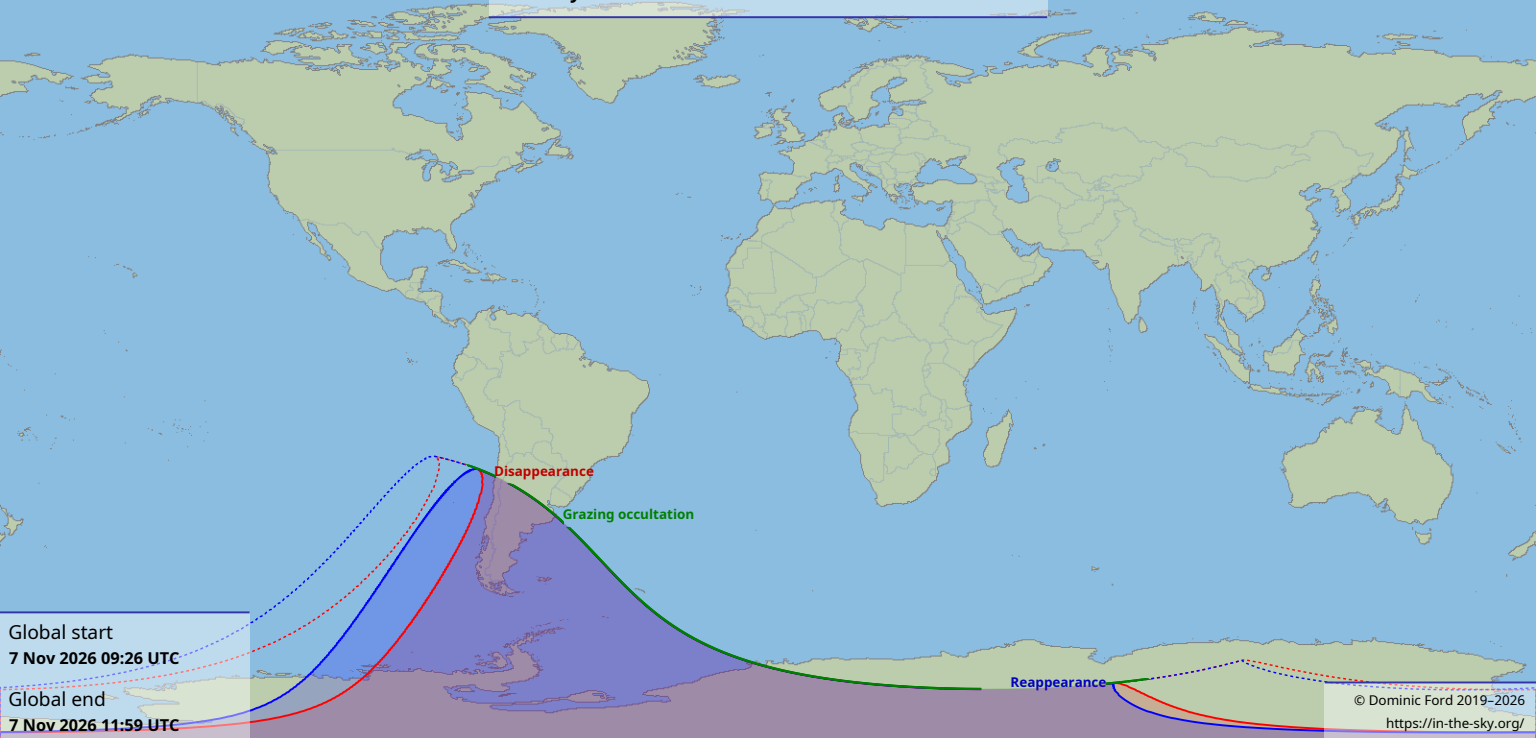

Visibility of the lunar occultation of Venus on 7 Nov 2026

Global start
7 Nov 2026 09:26 UTC

Global end
7 Nov 2026 11:59 UTC