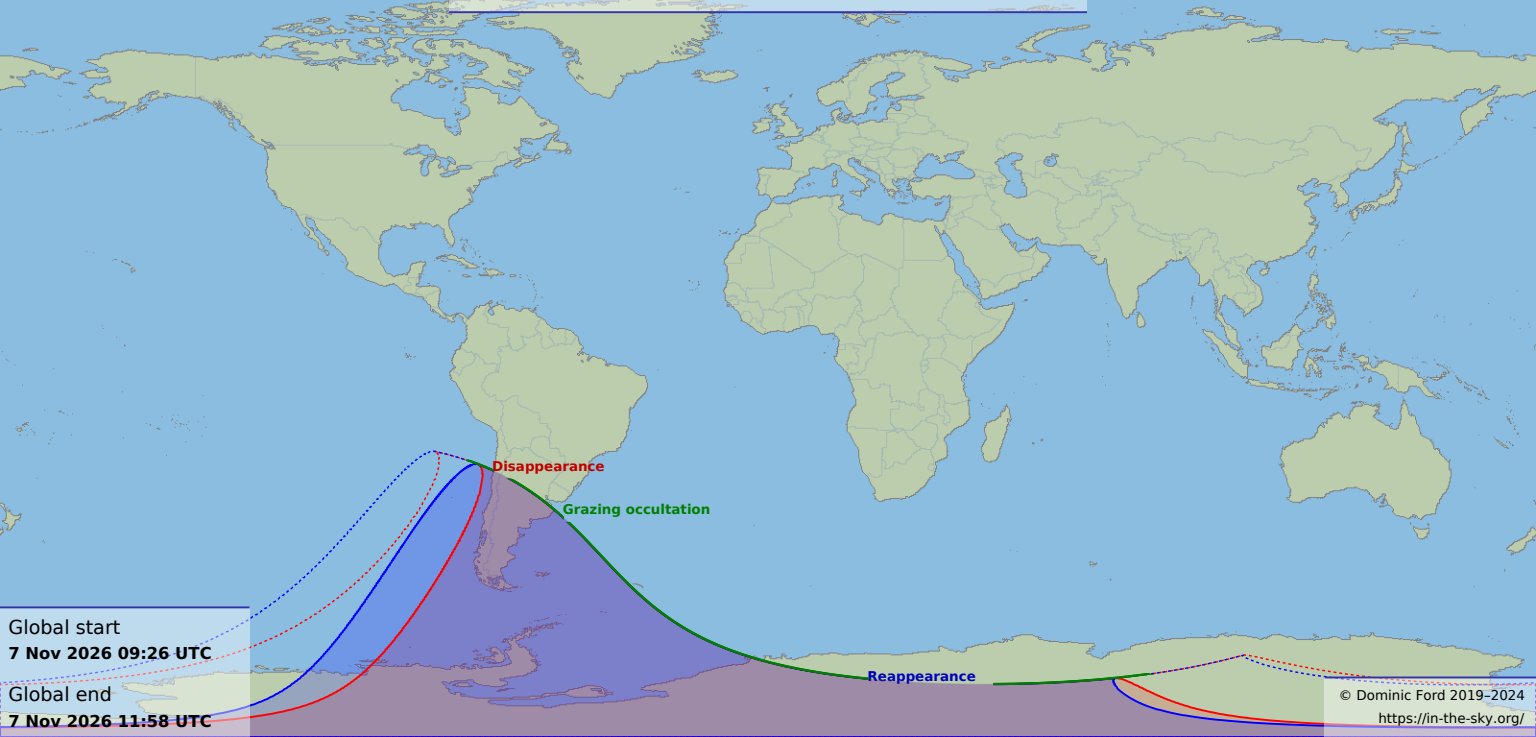

Visibility of the lunar occultation of Venus on 7 Nov 2026

Global start
7 Nov 2026 09:26 UTC

Global end
7 Nov 2026 11:58 UTC

Disappearance

Grazing occultation

Reappearance