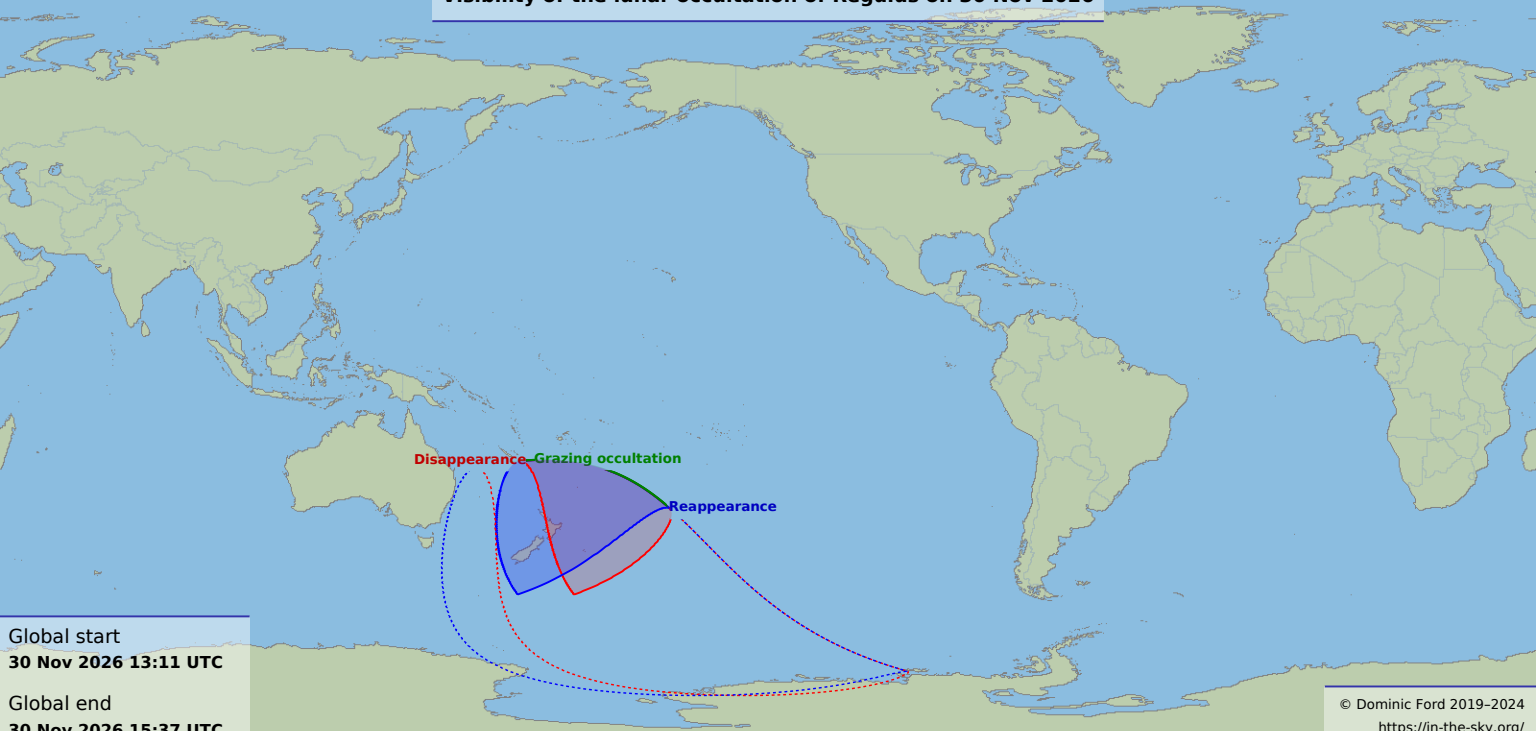

Visibility of the lunar occultation of Regulus on 30 Nov 2026

Global start
30 Nov 2026 13:11 UTC

Global end
30 Nov 2026 15:37 UTC