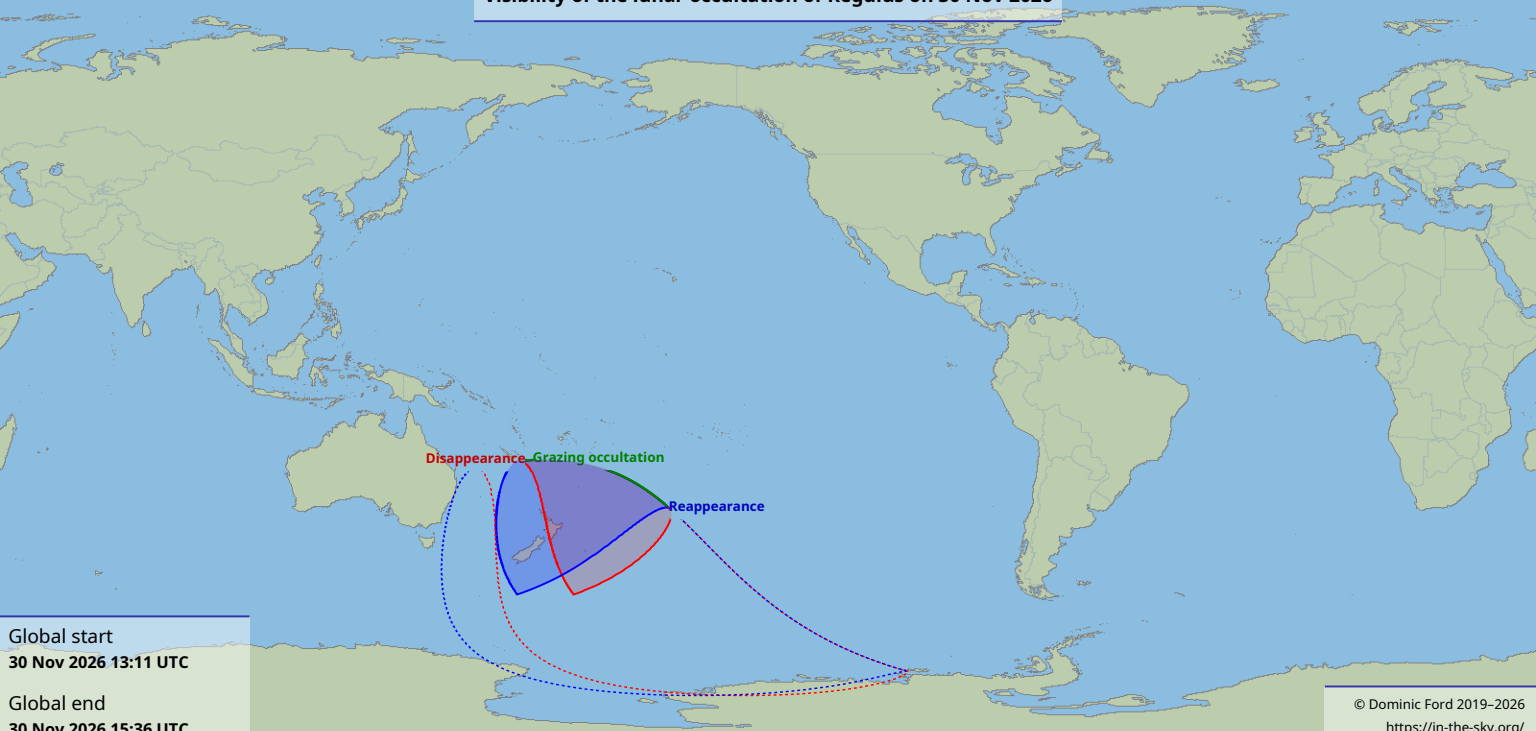

# Visibility of the lunar occultation of Regulus on 30 Nov 2026

Global start  
30 Nov 2026 13:11 UTC

Global end  
30 Nov 2026 15:36 UTC