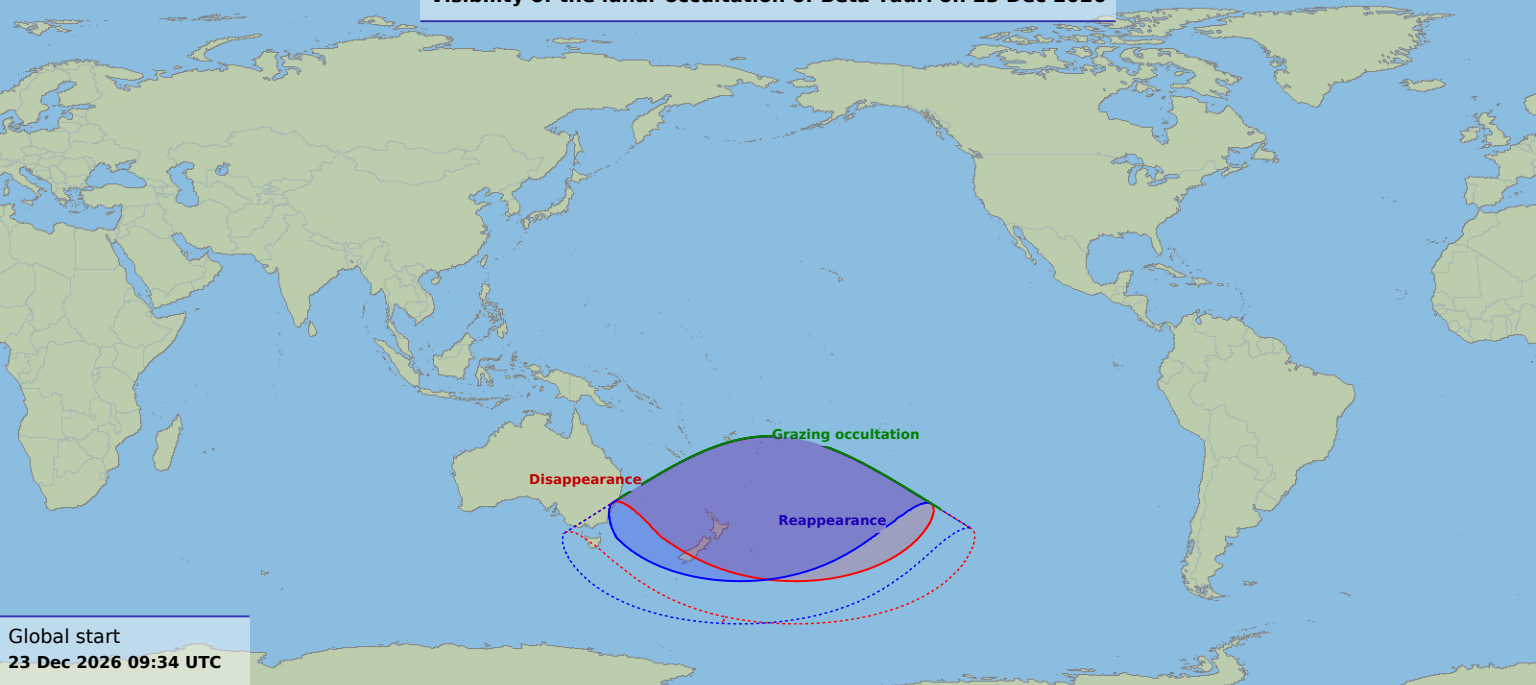

Visibility of the lunar occultation of Beta Tauri on 23 Dec 2026

Global start
23 Dec 2026 09:34 UTC

Global end
23 Dec 2026 12:07 UTC