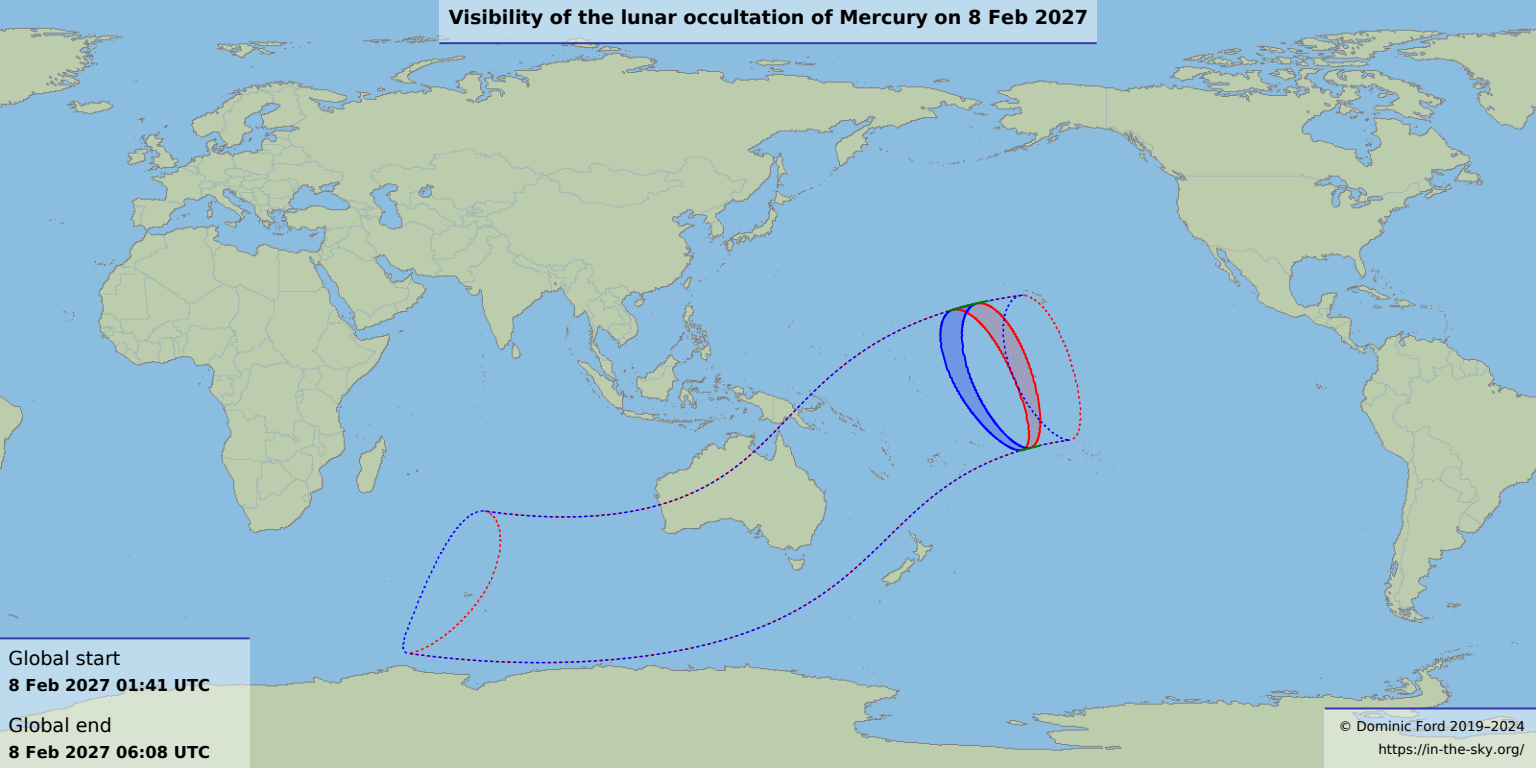

# Visibility of the lunar occultation of Mercury on 8 Feb 2027

Global start  
**8 Feb 2027 01:41 UTC**

Global end  
**8 Feb 2027 06:08 UTC**