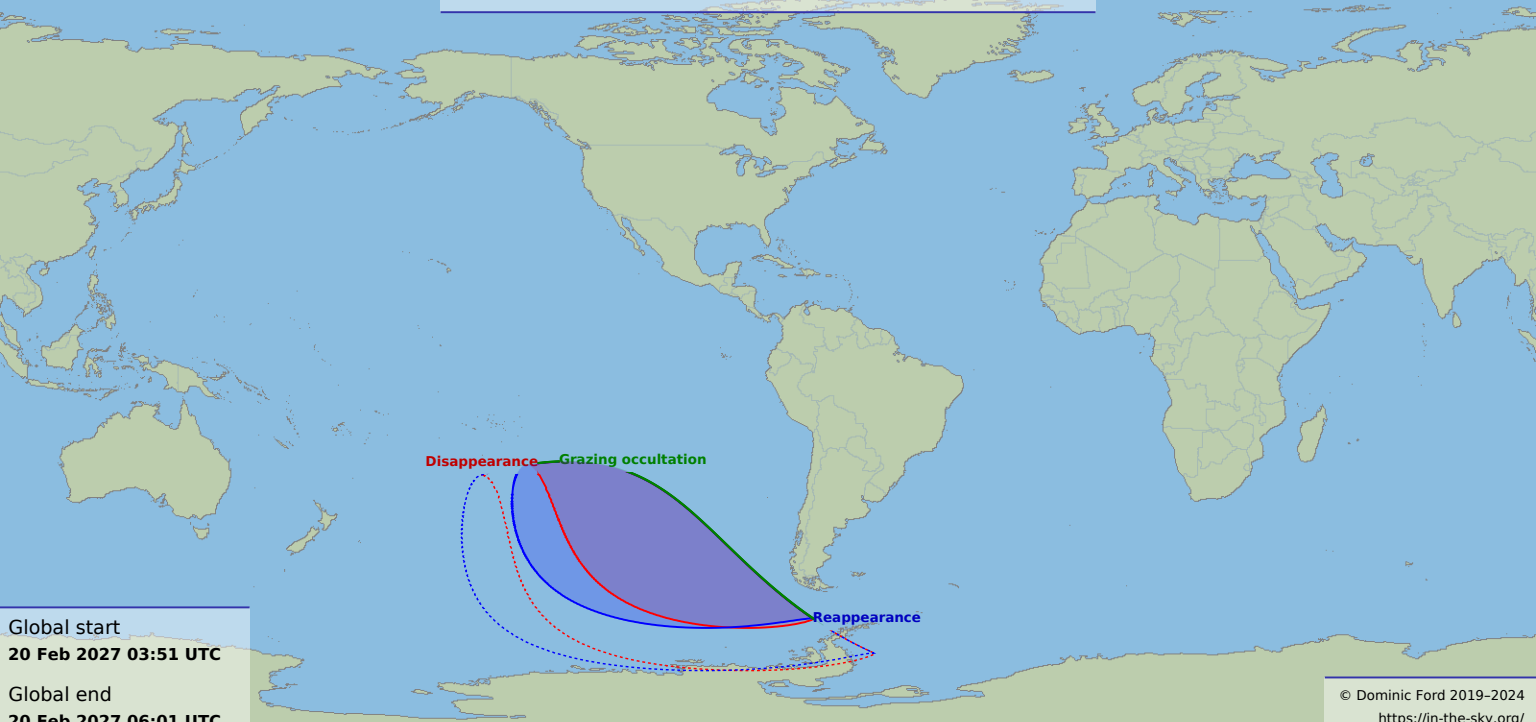

Visibility of the lunar occultation of Jupiter on 20 Feb 2027

Global start
20 Feb 2027 03:51 UTC

Global end
20 Feb 2027 06:01 UTC