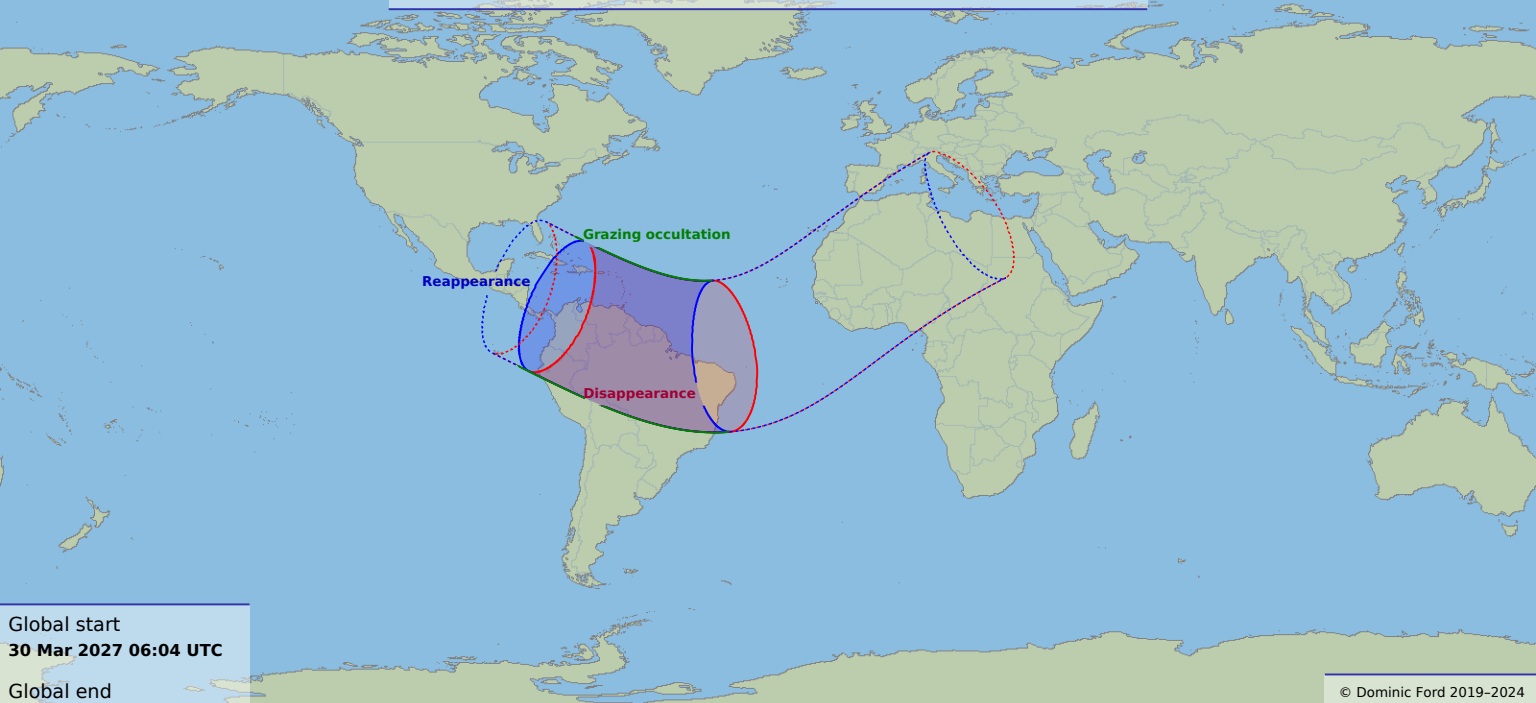

Visibility of the lunar occultation of Sigma Sagittarii on 30 Mar 2027

Global start
30 Mar 2027 06:04 UTC

Global end
30 Mar 2027 10:27 UTC