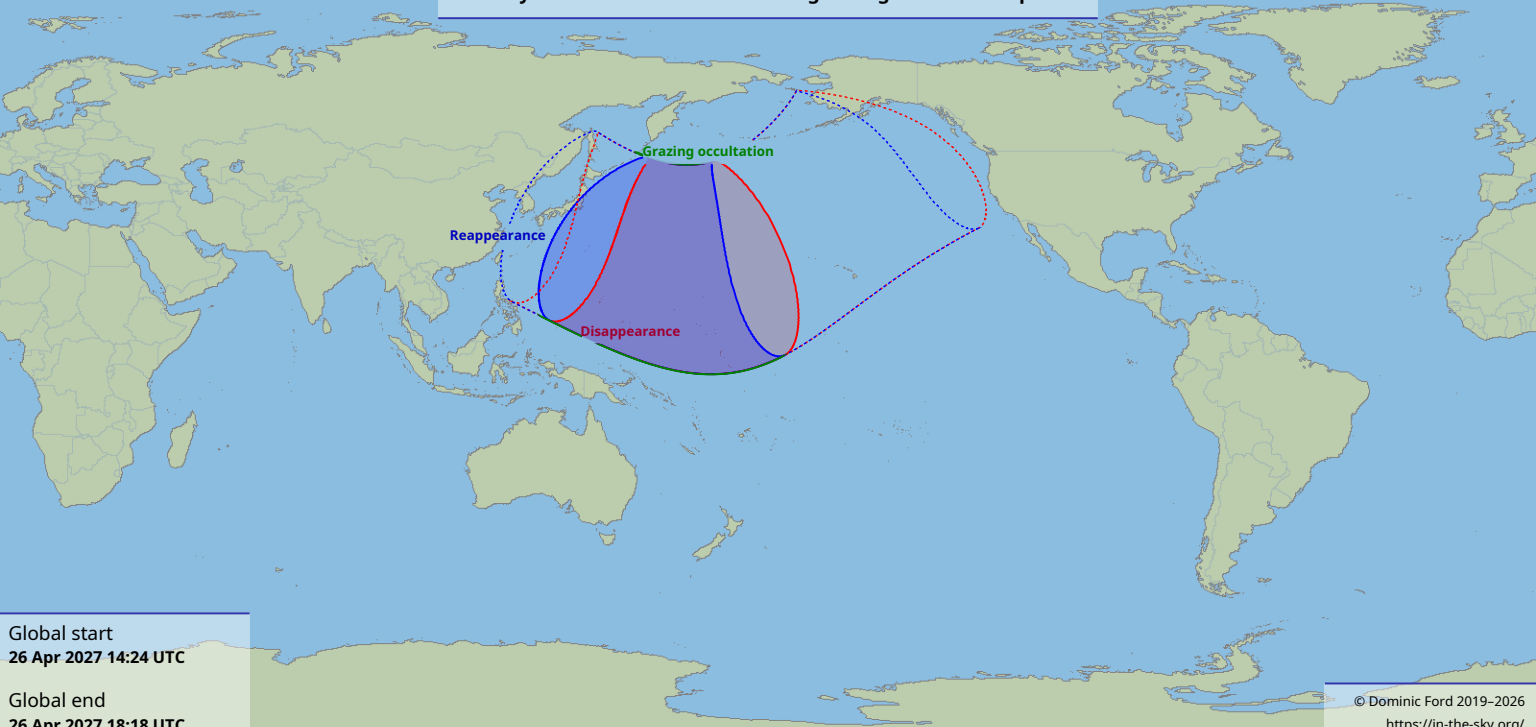

Visibility of the lunar occultation of Sigma Sagittarii on 26 Apr 2027

Global start
26 Apr 2027 14:24 UTC

Global end
26 Apr 2027 18:18 UTC