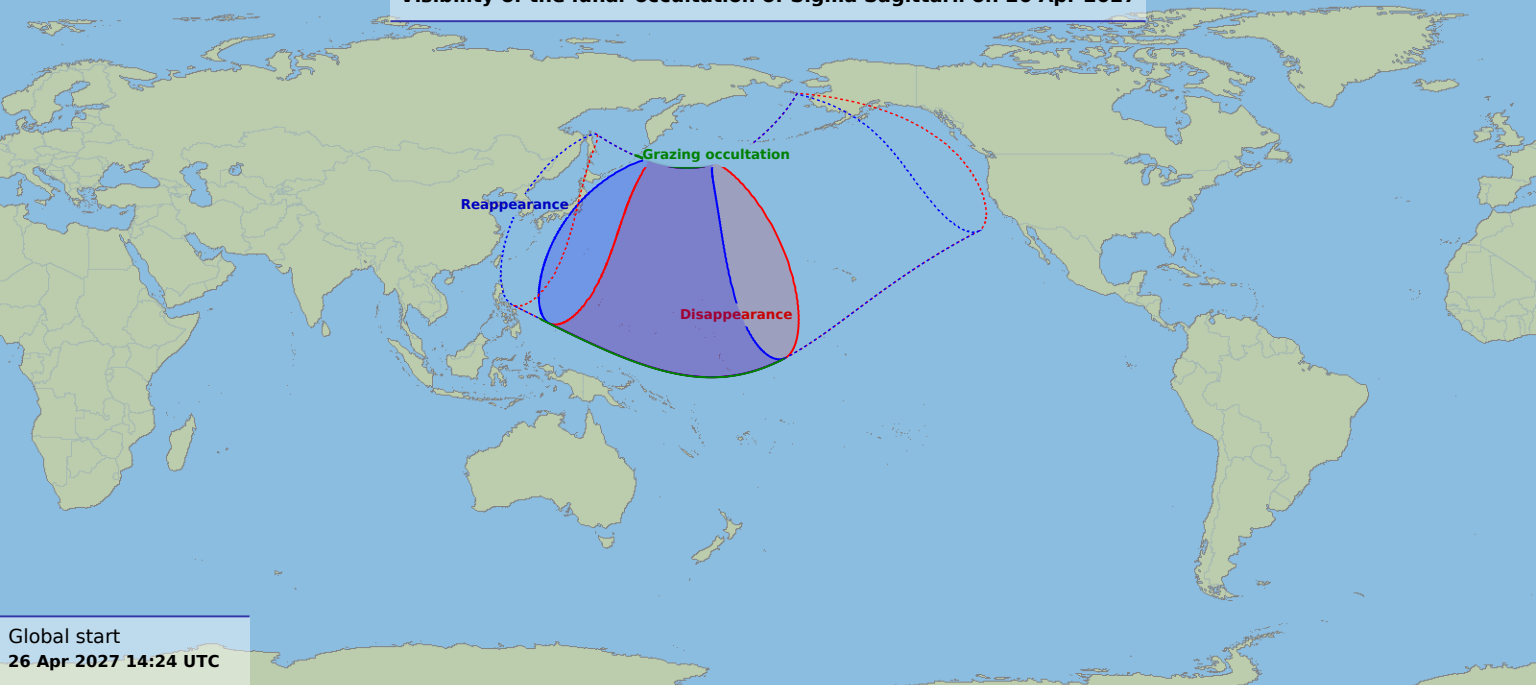

Visibility of the lunar occultation of Sigma Sagittarii on 26 Apr 2027

Global start
26 Apr 2027 14:24 UTC

Global end
26 Apr 2027 18:18 UTC