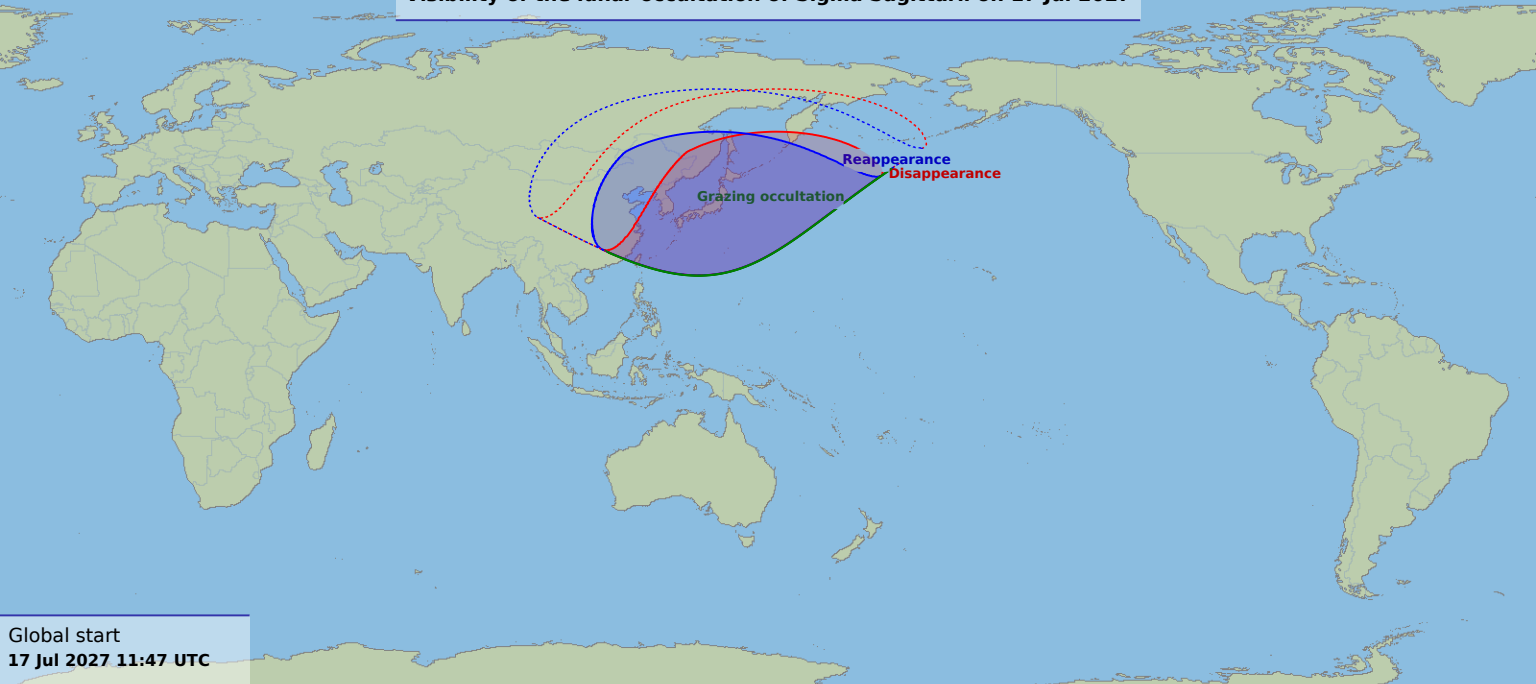

# Visibility of the lunar occultation of Sigma Sagittarii on 17 Jul 2027

Global start  
17 Jul 2027 11:47 UTC

Global end  
17 Jul 2027 14:34 UTC