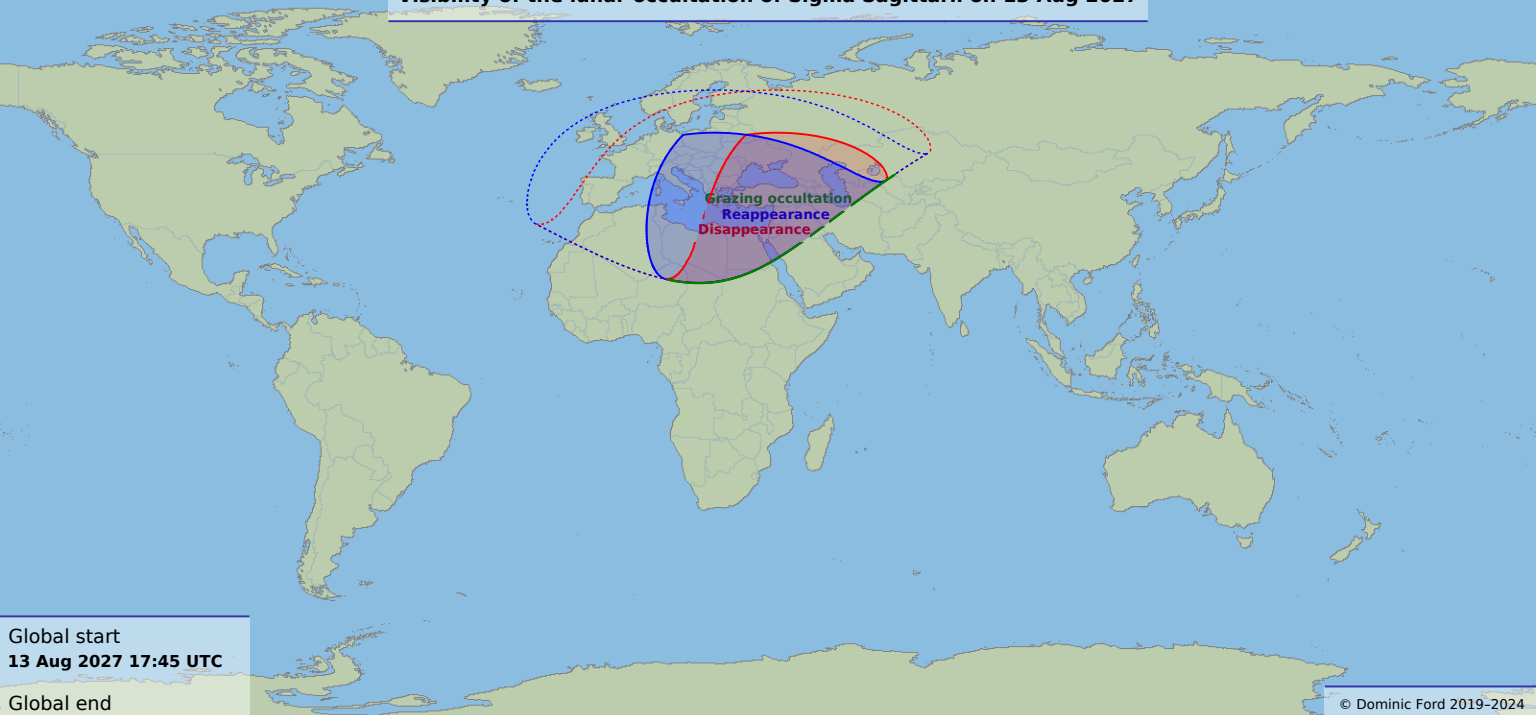

**Visibility of the lunar occultation of Sigma Sagittarii on 13 Aug 2027**

Global start  
**13 Aug 2027 17:45 UTC**

Global end  
**13 Aug 2027 20:36 UTC**