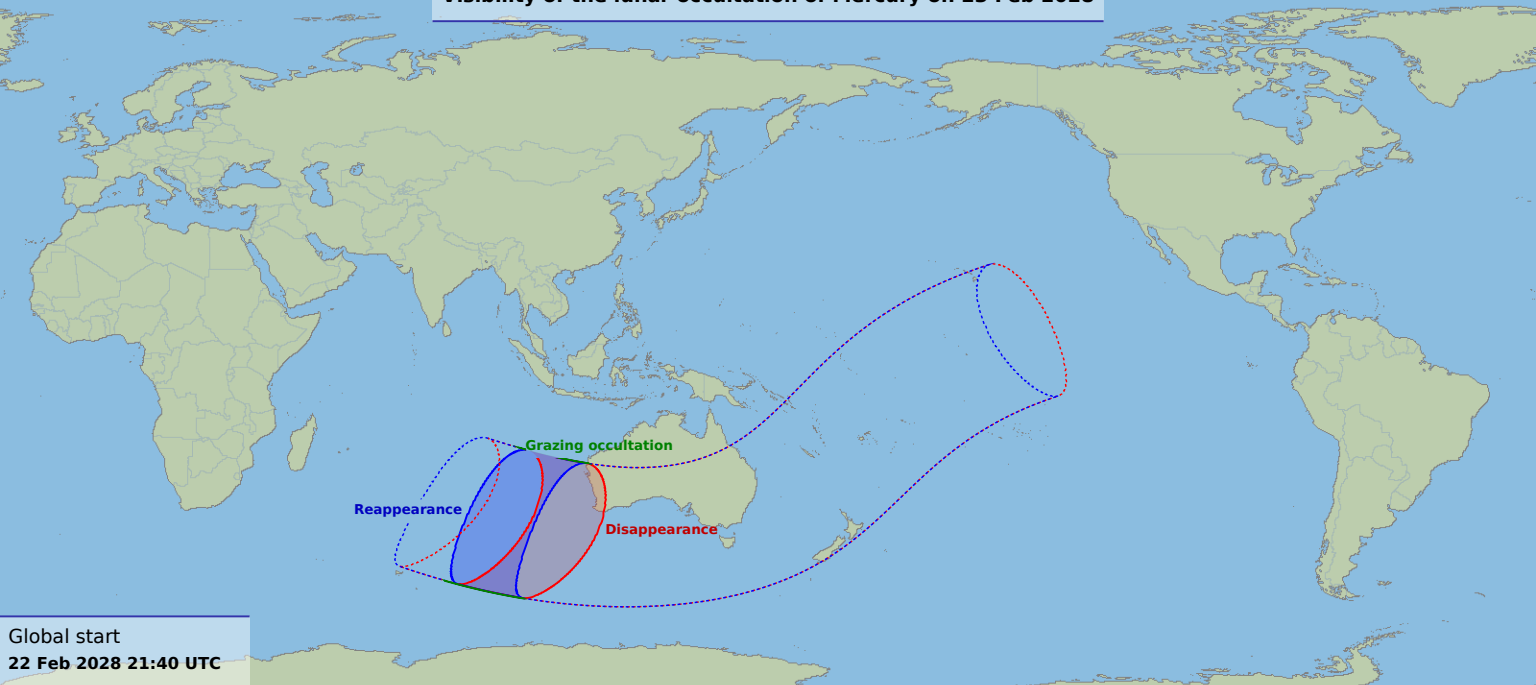

# Visibility of the lunar occultation of Mercury on 23 Feb 2028

Global start  
**22 Feb 2028 21:40 UTC**

Global end  
**23 Feb 2028 02:30 UTC**