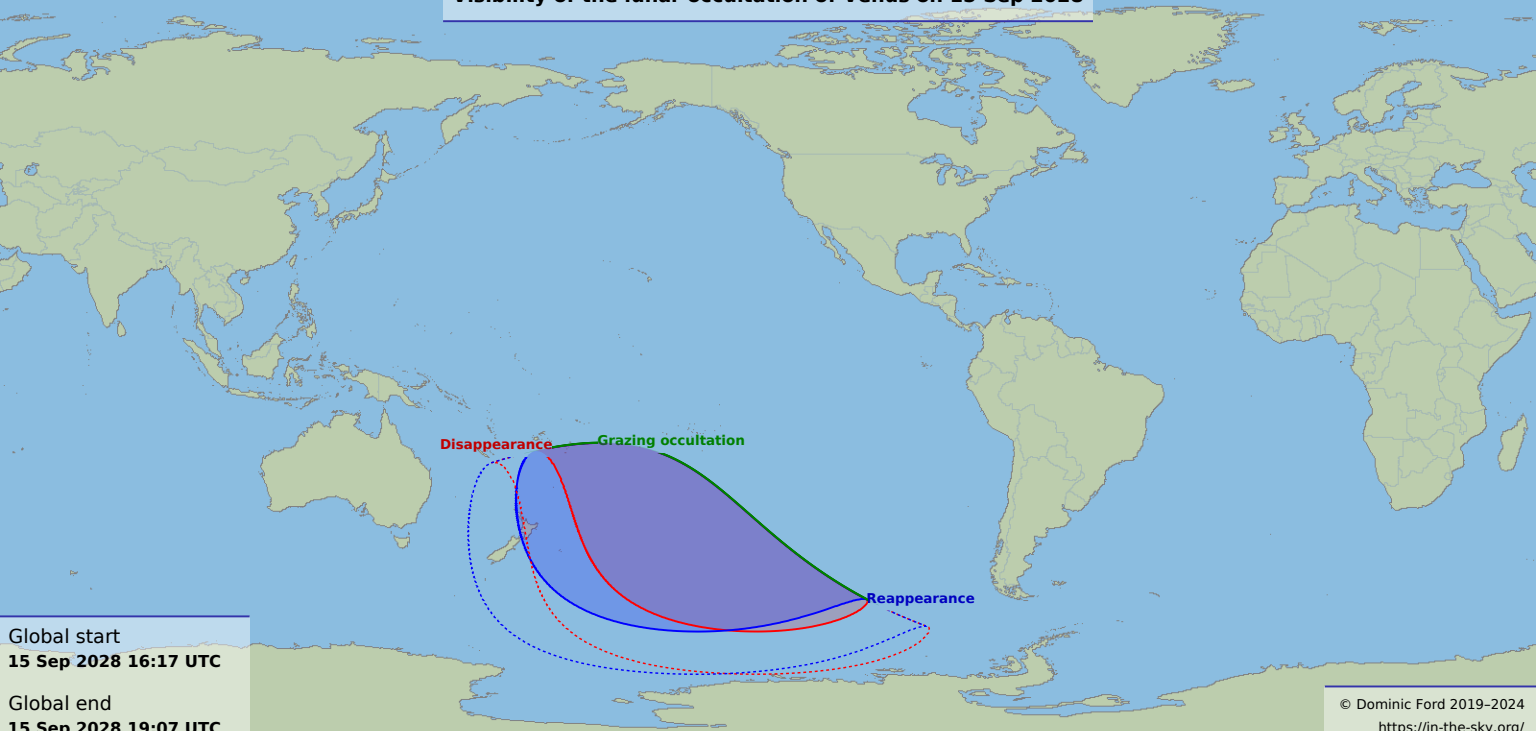

Visibility of the lunar occultation of Venus on 15 Sep 2028

Global start
15 Sep 2028 16:17 UTC

Global end
15 Sep 2028 19:07 UTC