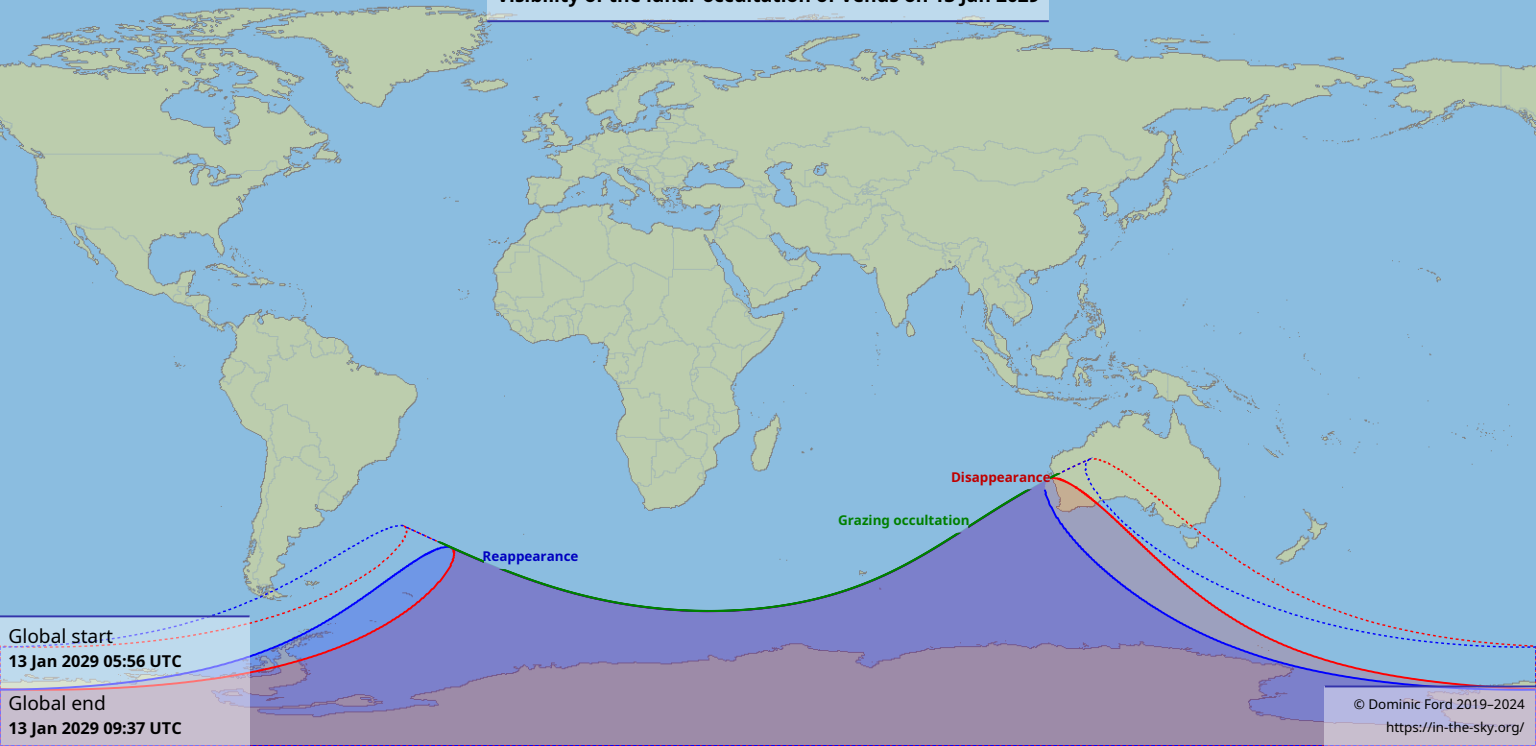

Visibility of the lunar occultation of Venus on 13 Jan 2029

Global start
13 Jan 2029 05:56 UTC

Global end
13 Jan 2029 09:37 UTC