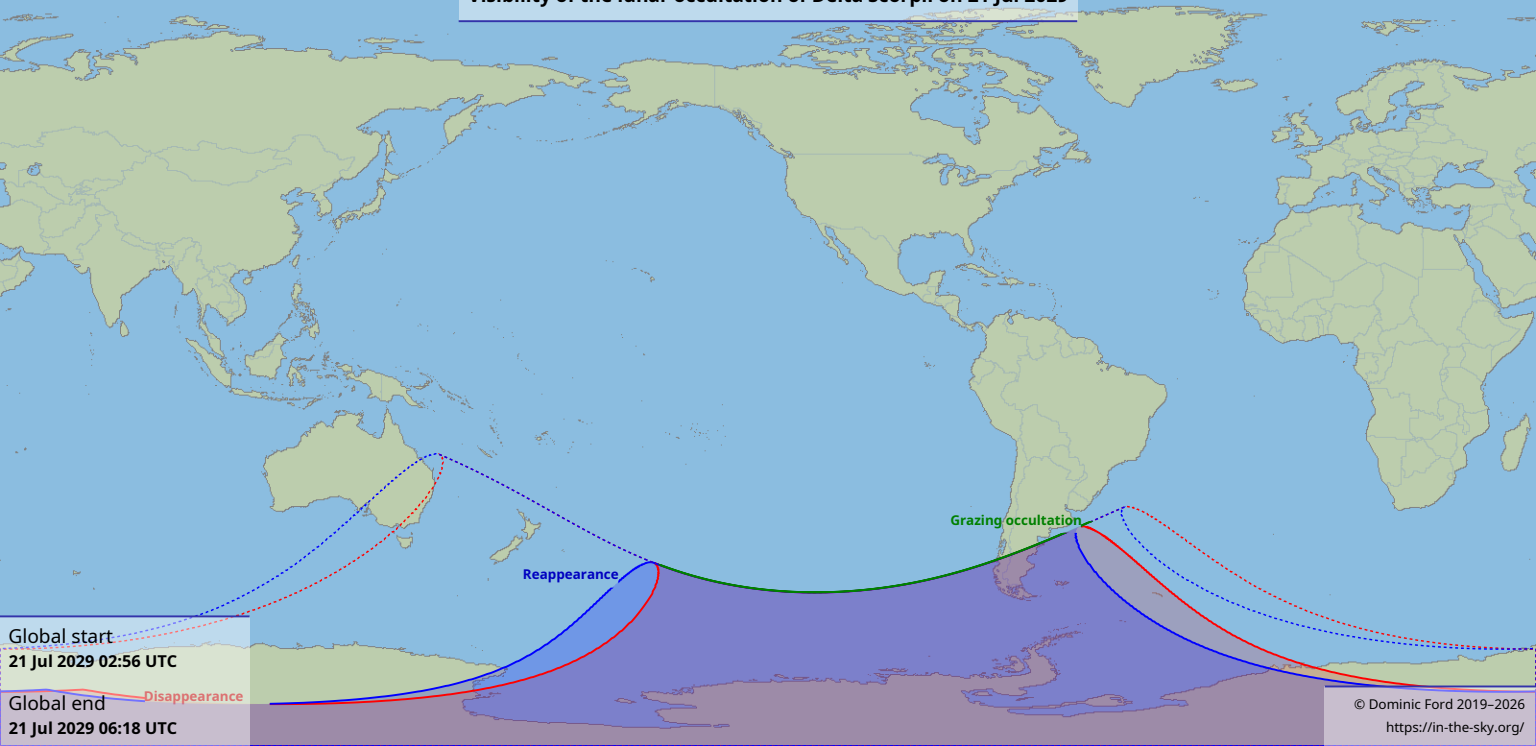

Visibility of the lunar occultation of Delta Scorpii on 21 Jul 2029

Global start
21 Jul 2029 02:56 UTC

Global end
21 Jul 2029 06:18 UTC