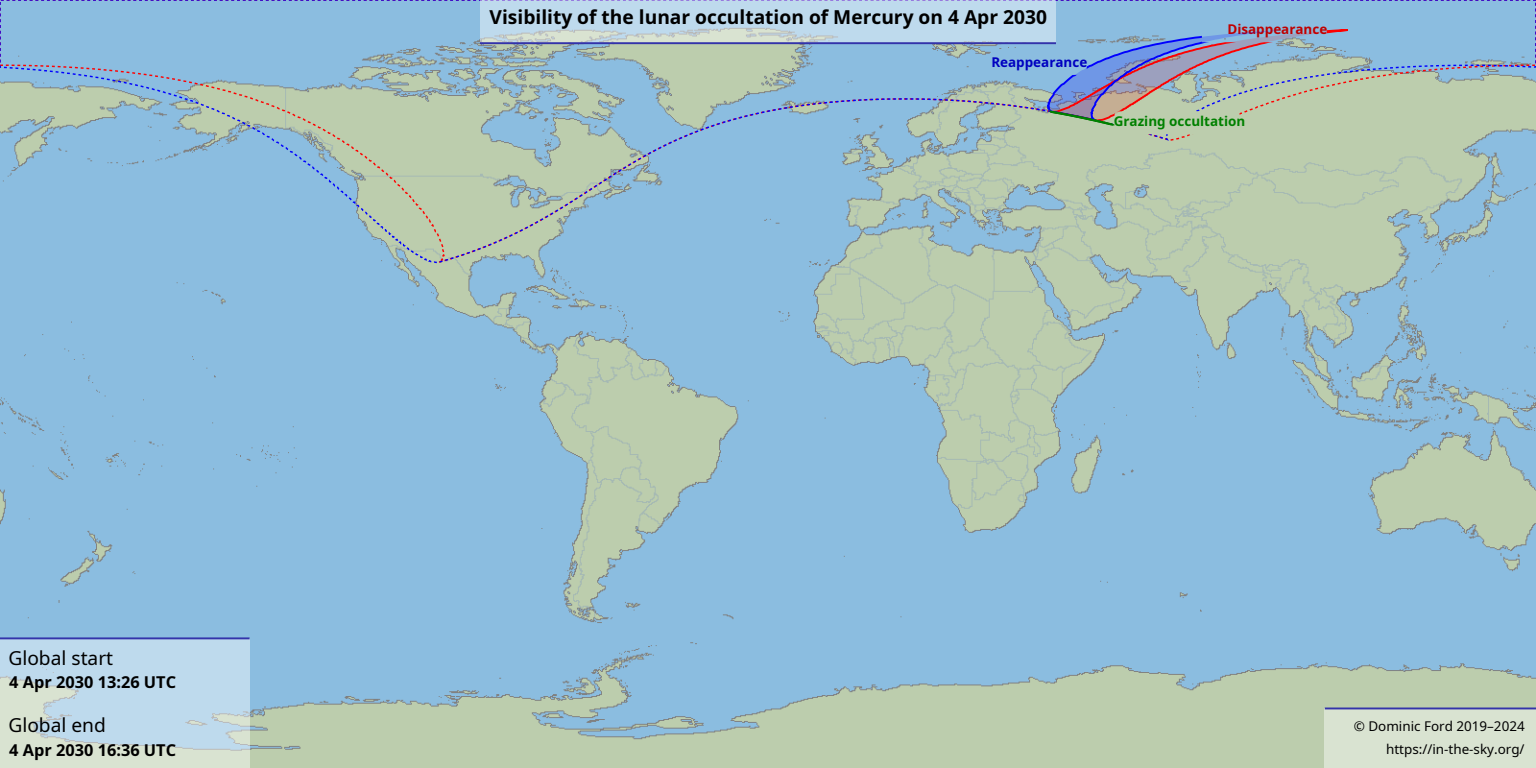

# Visibility of the lunar occultation of Mercury on 4 Apr 2030

Global start  
4 Apr 2030 13:26 UTC

Global end  
4 Apr 2030 16:36 UTC