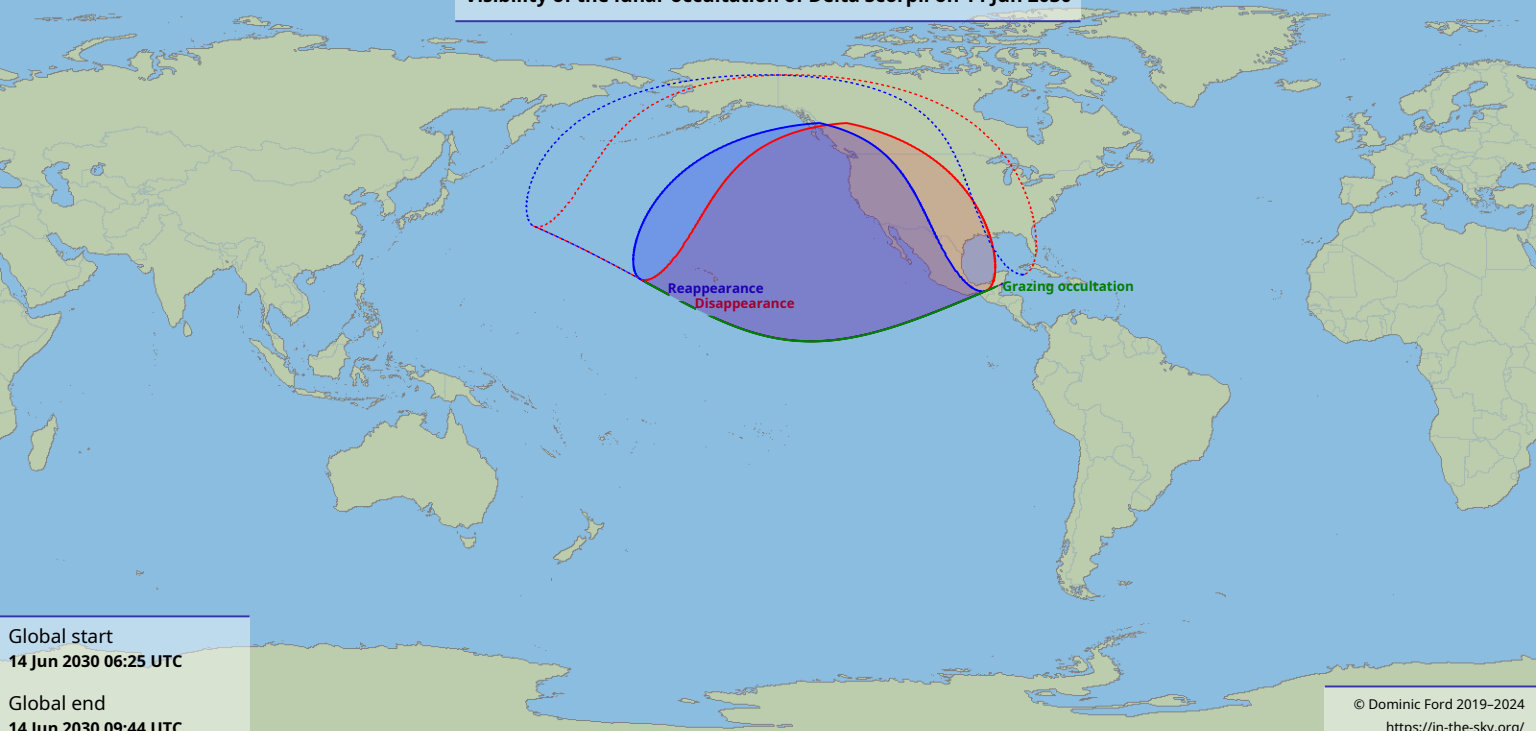

# Visibility of the lunar occultation of Delta Scorpii on 14 Jun 2030

Global start  
14 Jun 2030 06:25 UTC

Global end  
14 Jun 2030 09:44 UTC