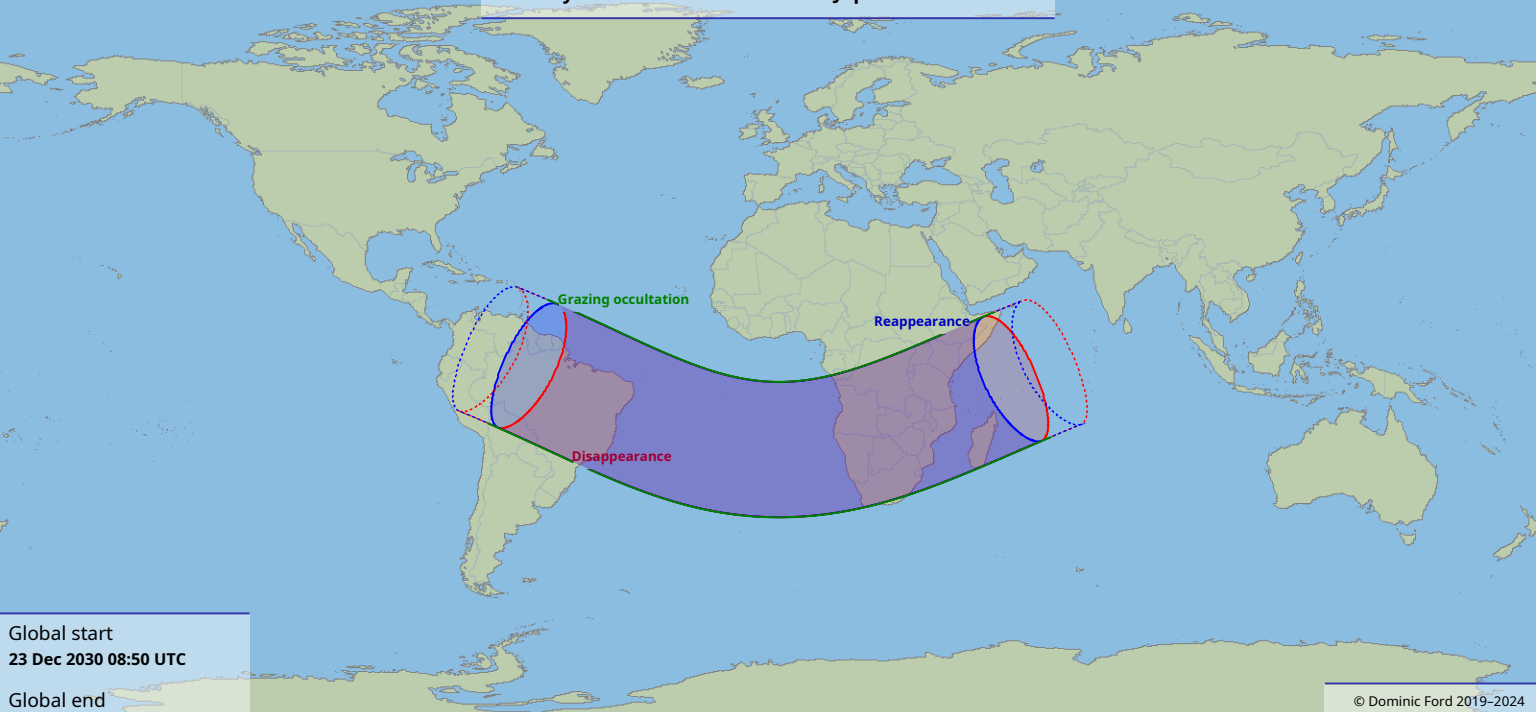

# Visibility of the lunar occultation of Jupiter on 23 Dec 2030

Global start  
23 Dec 2030 08:50 UTC

Global end  
23 Dec 2030 12:59 UTC