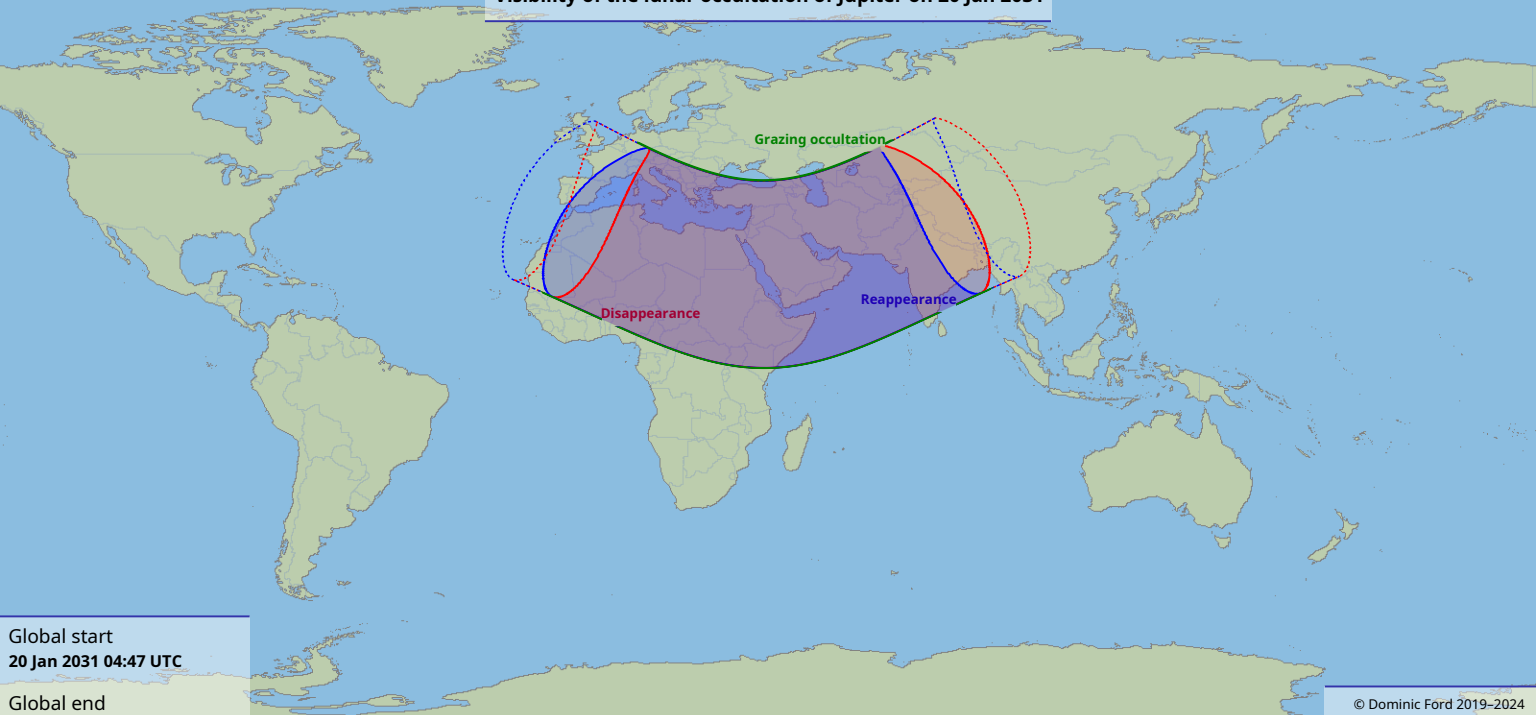

Visibility of the lunar occultation of Jupiter on 20 Jan 2031

Global start
20 Jan 2031 04:47 UTC

Global end
20 Jan 2031 08:25 UTC