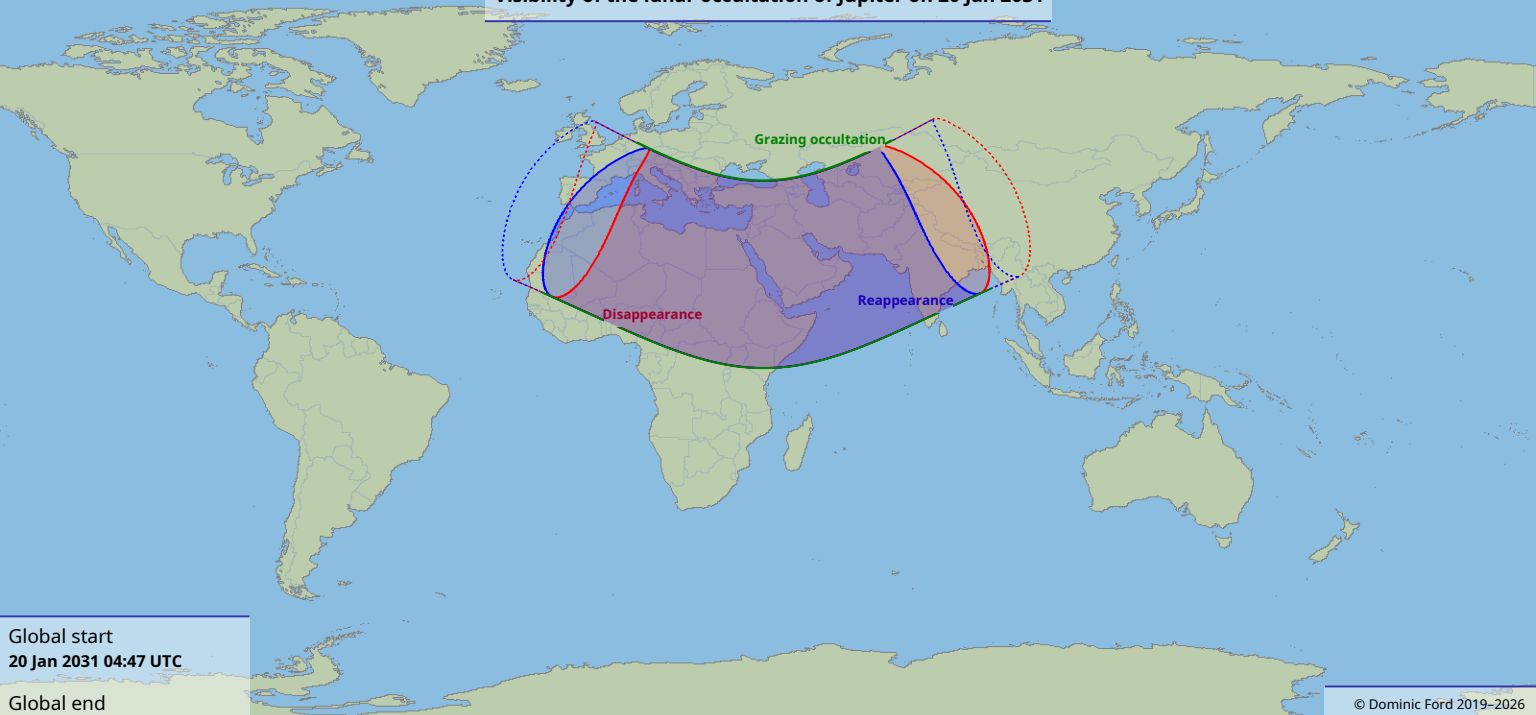

Visibility of the lunar occultation of Jupiter on 20 Jan 2031

Global start
20 Jan 2031 04:47 UTC

Global end
20 Jan 2031 08:25 UTC