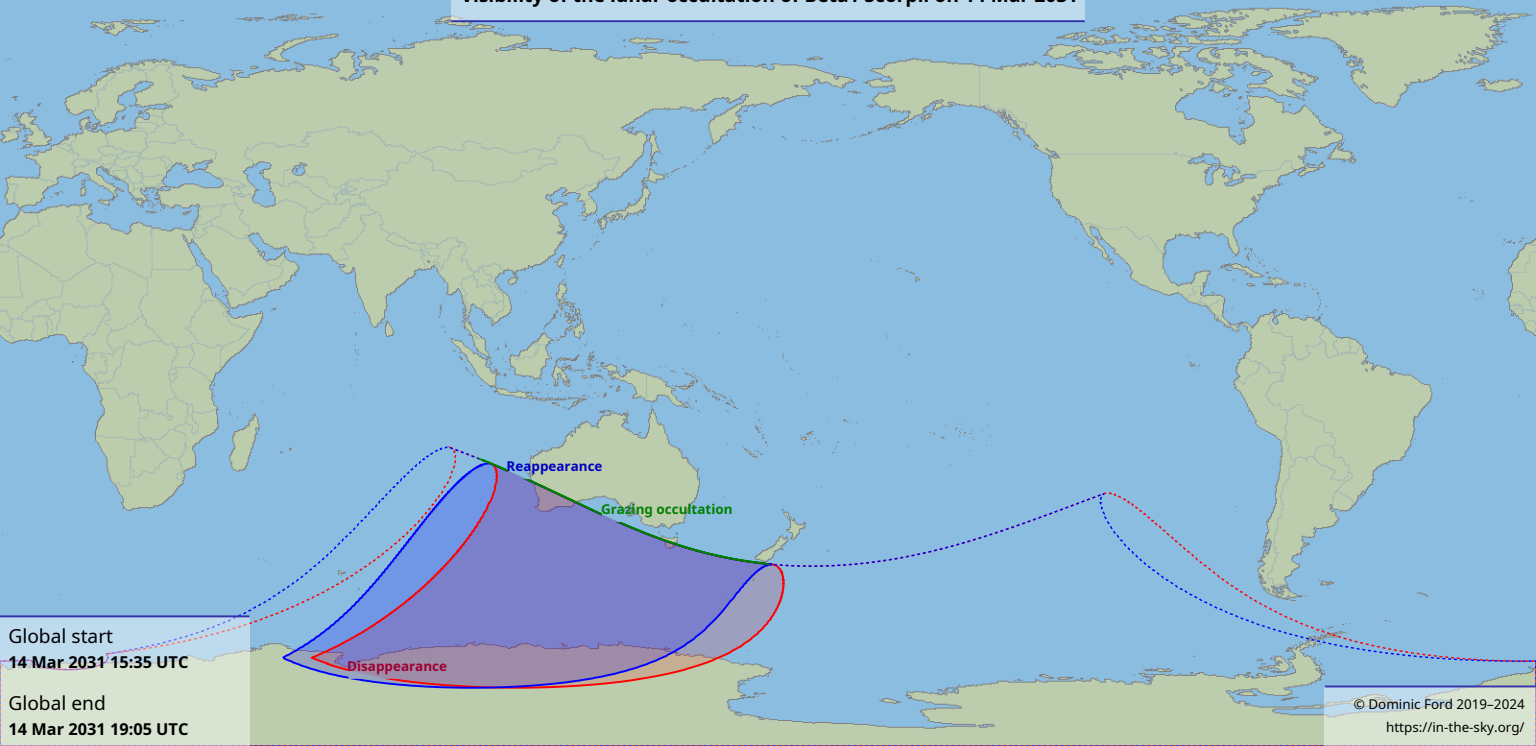

Visibility of the lunar occultation of Beta1 Scorpii on 14 Mar 2031

Global start
14 Mar 2031 15:35 UTC

Global end
14 Mar 2031 19:05 UTC

Reappearance

Grazing occultation

Disappearance