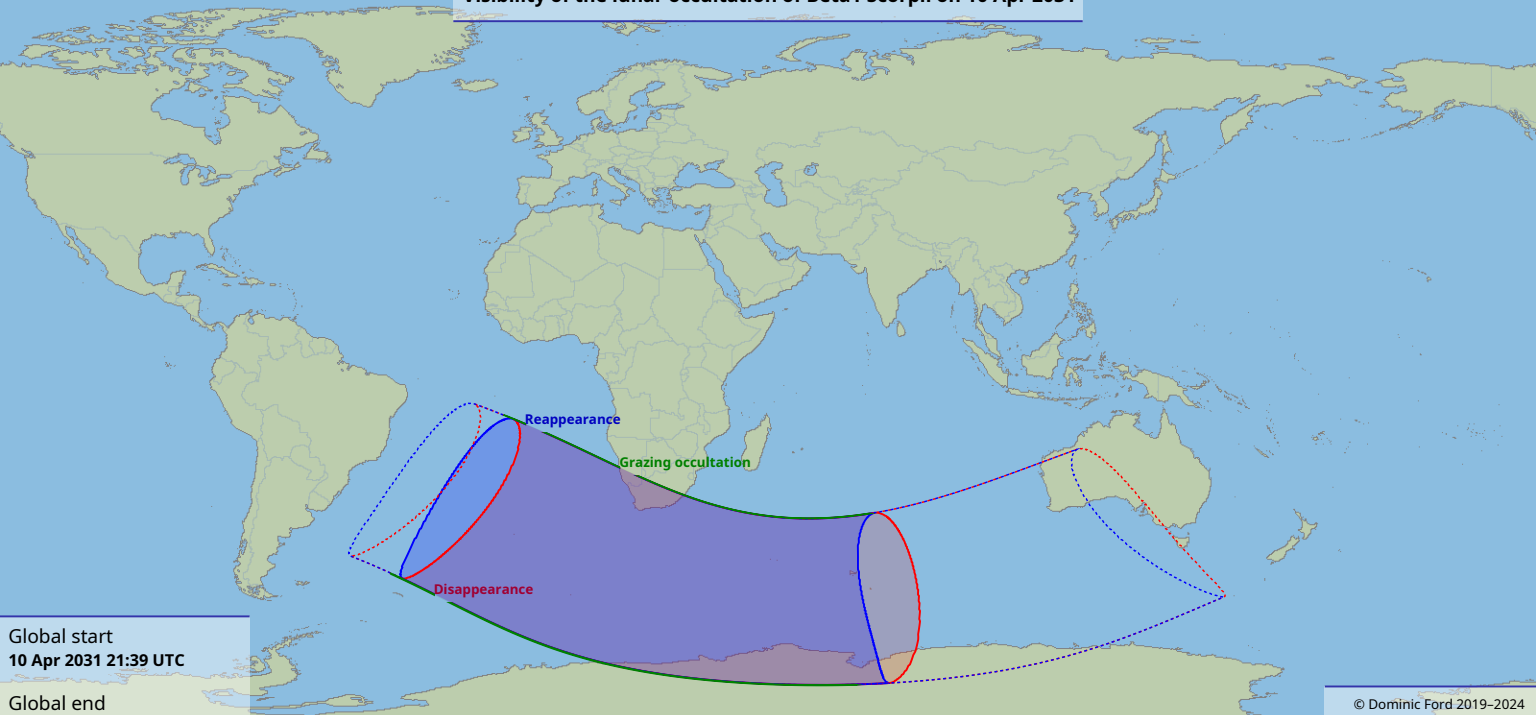

Visibility of the lunar occultation of Beta1 Scorpii on 10 Apr 2031

Global start
10 Apr 2031 21:39 UTC

Global end
11 Apr 2031 01:27 UTC