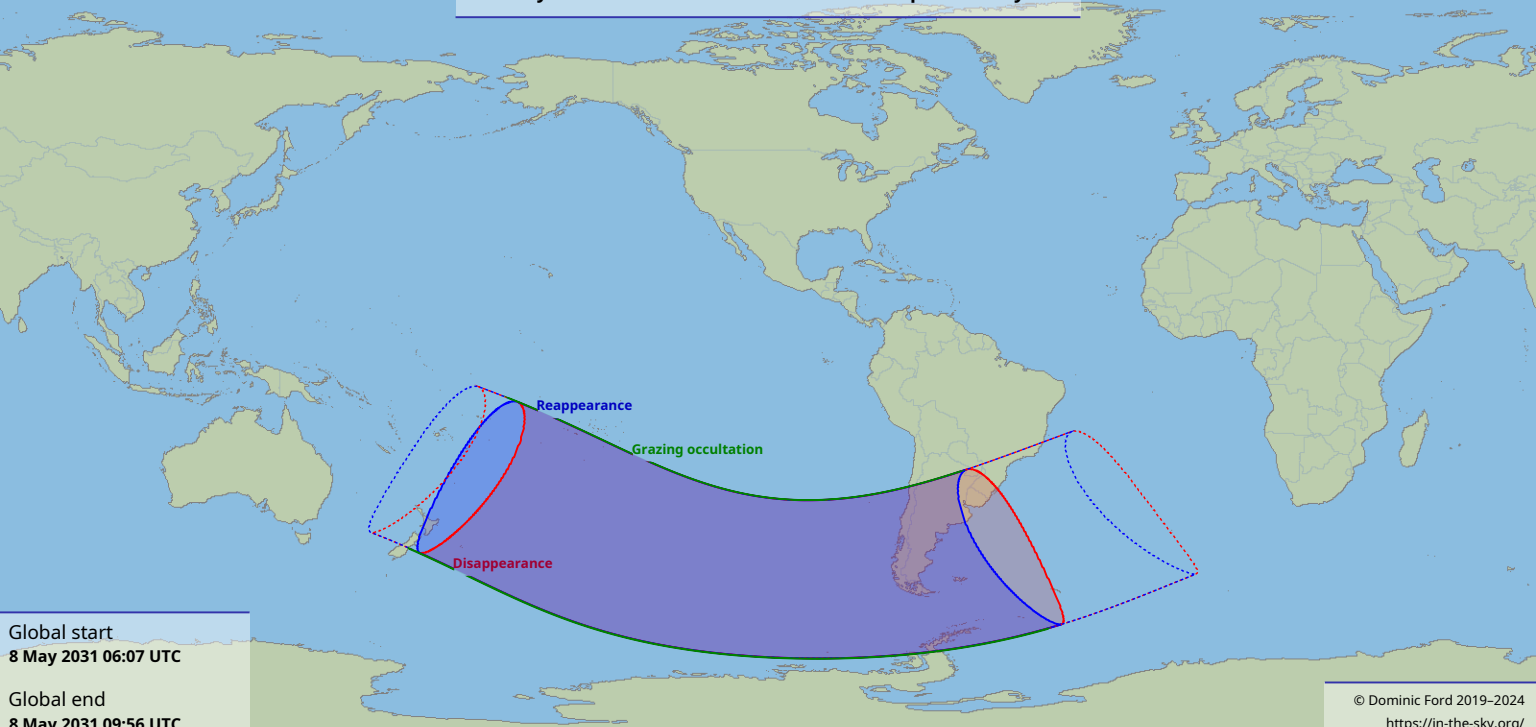

Visibility of the lunar occultation of Beta1 Scorpii on 8 May 2031

Global start
8 May 2031 06:07 UTC

Global end
8 May 2031 09:56 UTC