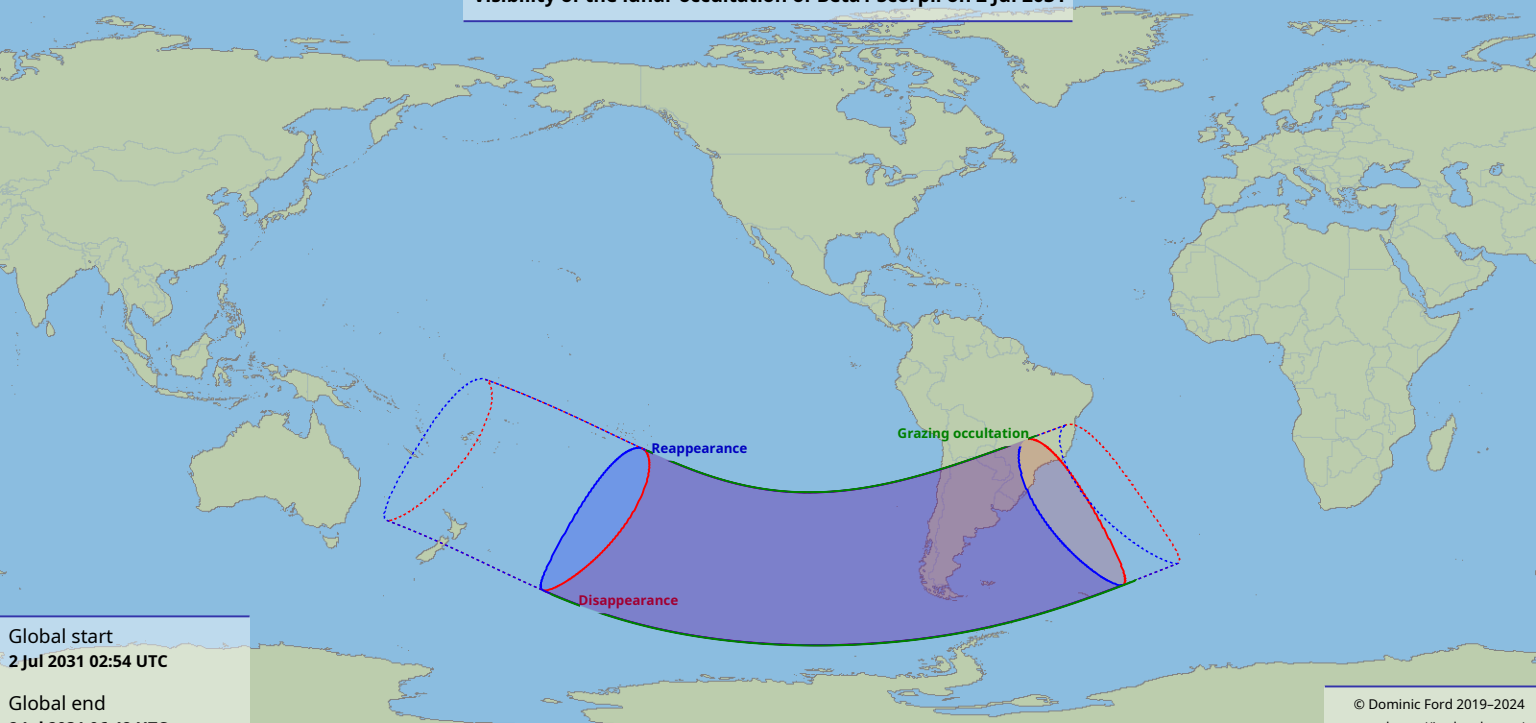

Visibility of the lunar occultation of Beta1 Scorpii on 2 Jul 2031

Global start
2 Jul 2031 02:54 UTC

Global end
2 Jul 2031 06:48 UTC