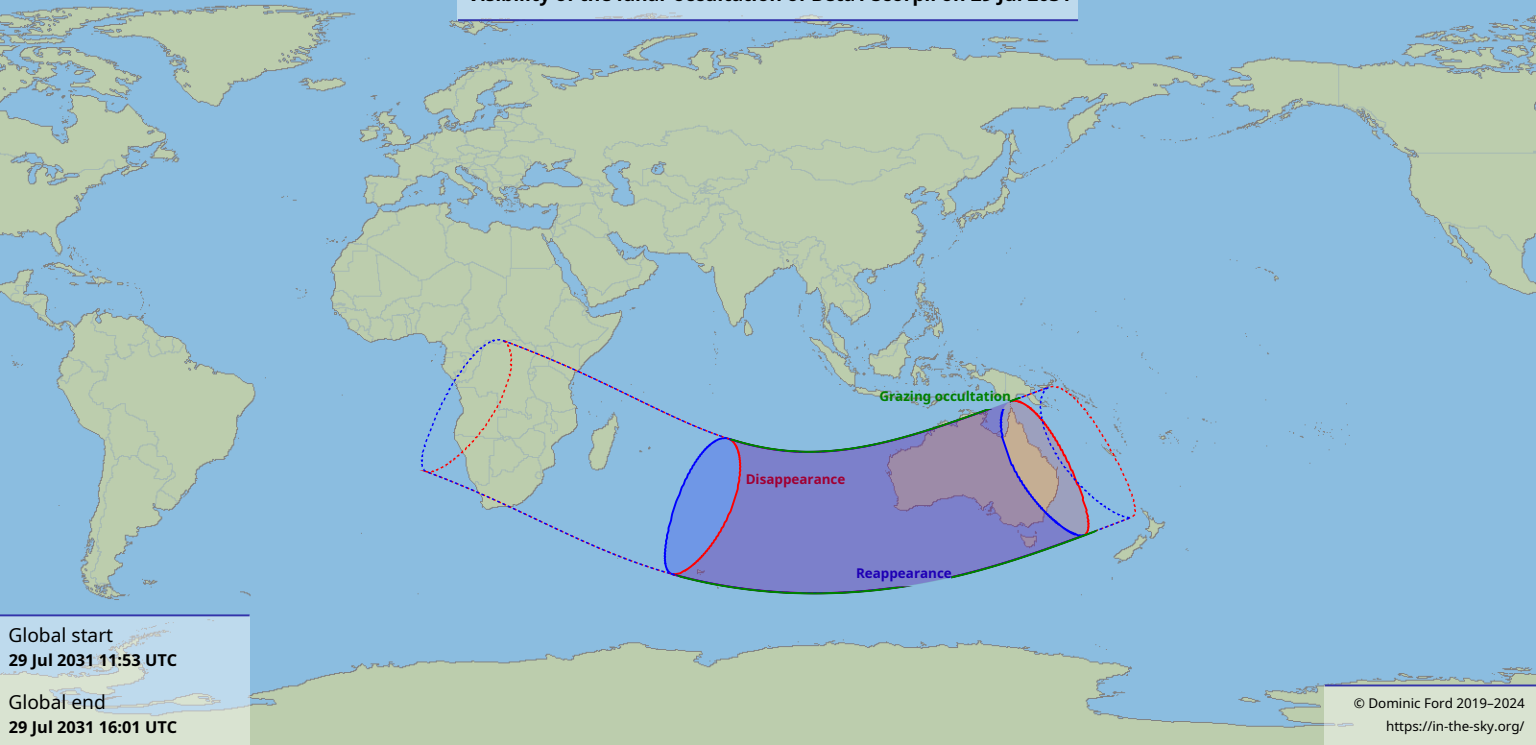

# Visibility of the lunar occultation of Beta1 Scorpii on 29 Jul 2031

Global start  
29 Jul 2031 11:53 UTC

Global end  
29 Jul 2031 16:01 UTC