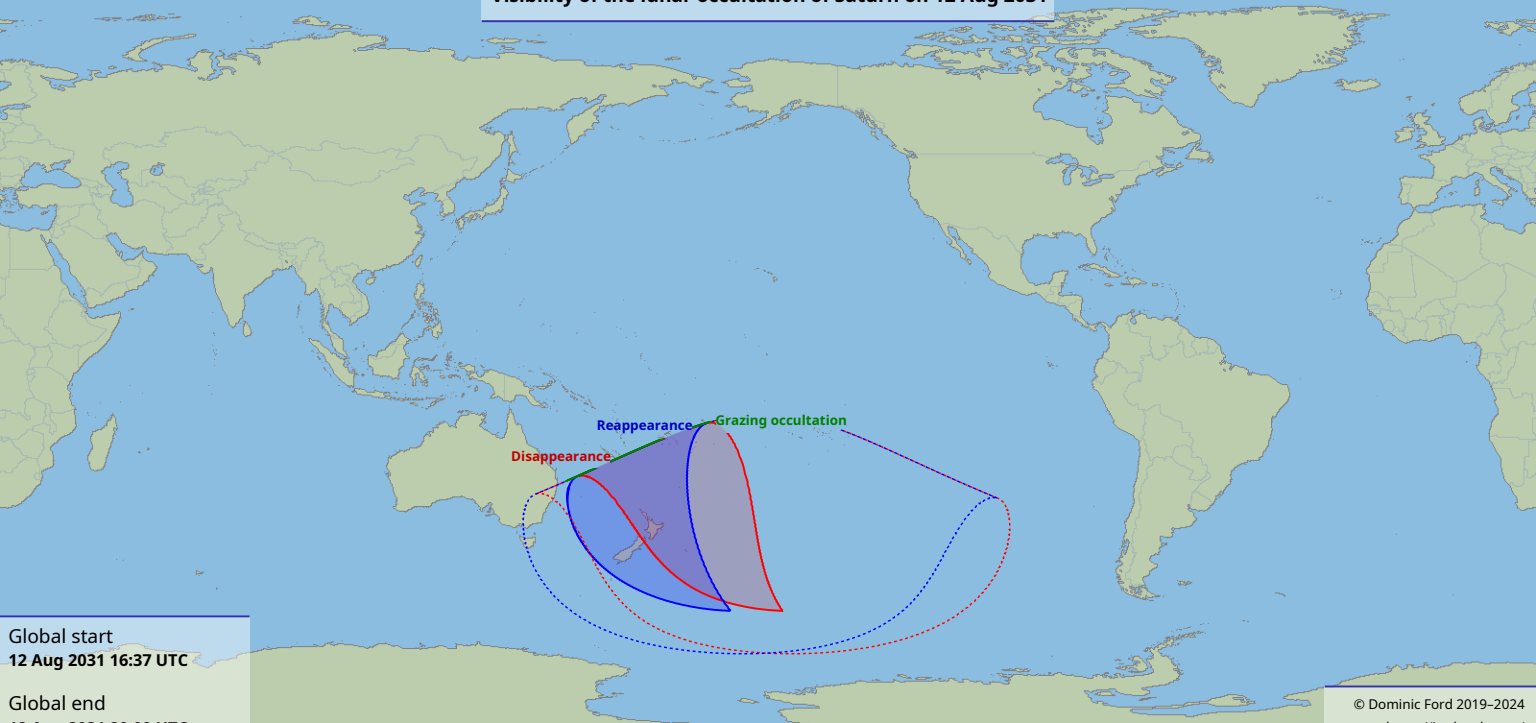

Visibility of the lunar occultation of Saturn on 12 Aug 2031

Global start
12 Aug 2031 16:37 UTC

Global end
12 Aug 2031 20:09 UTC