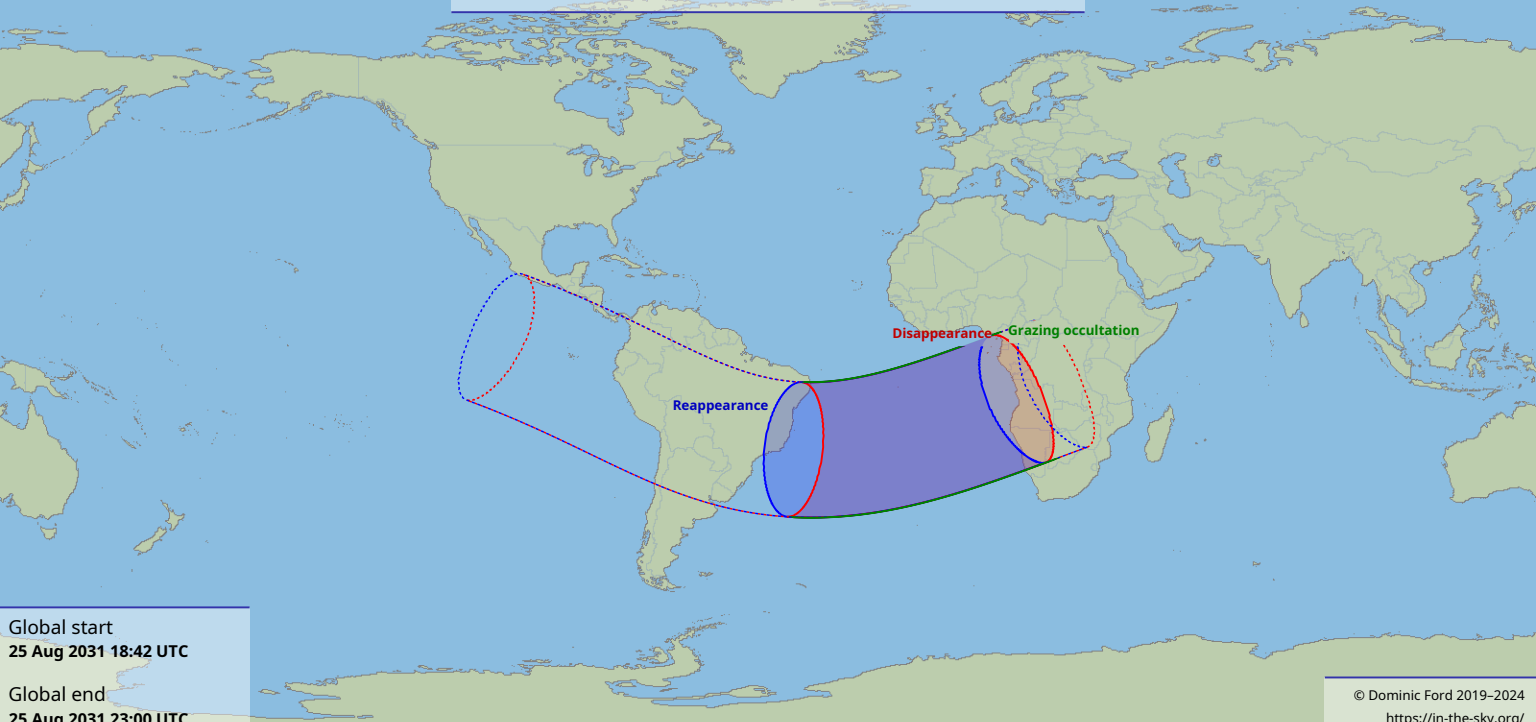

# Visibility of the lunar occultation of Beta1 Scorpii on 25 Aug 2031

Global start  
25 Aug 2031 18:42 UTC

Global end  
25 Aug 2031 23:00 UTC