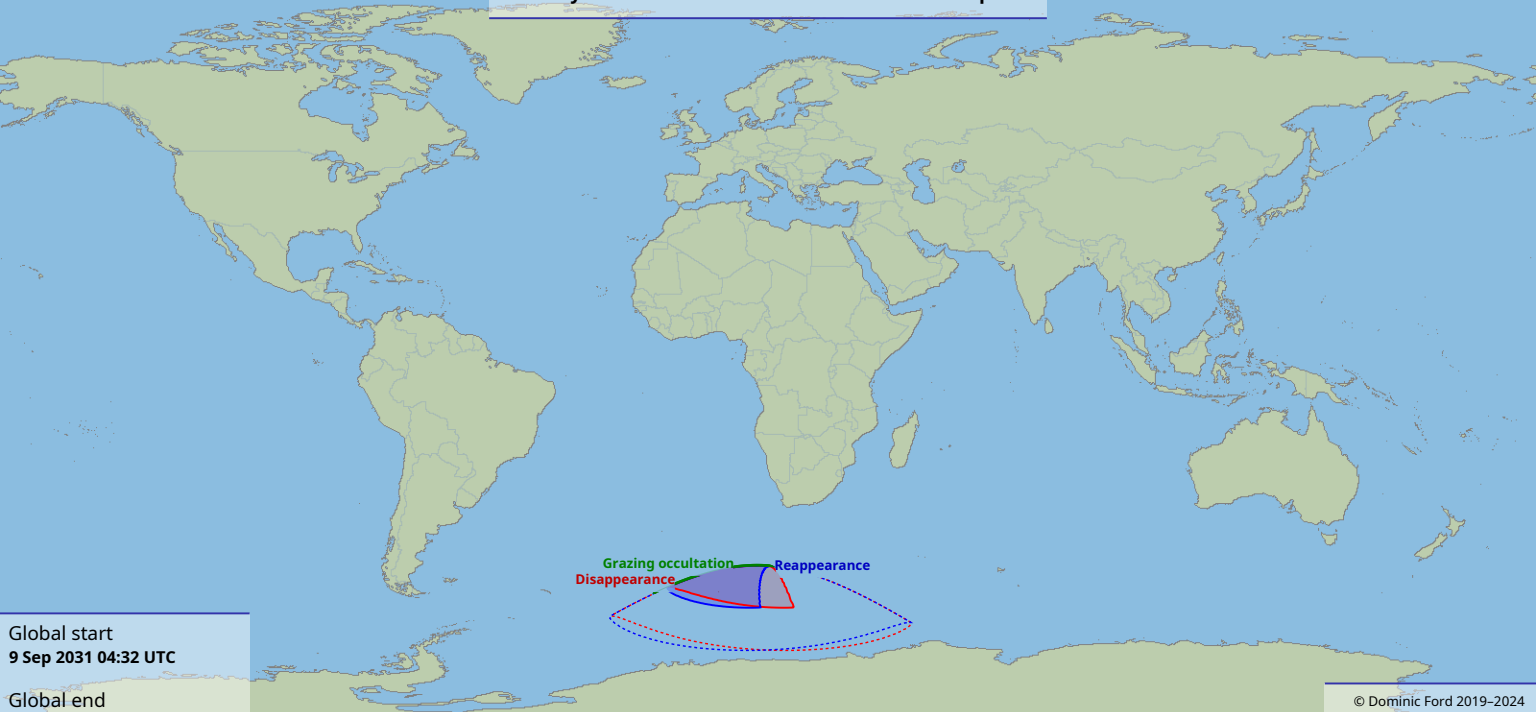

Visibility of the lunar occultation of Saturn on 9 Sep 2031

Global start
9 Sep 2031 04:32 UTC

Global end
9 Sep 2031 05:56 UTC