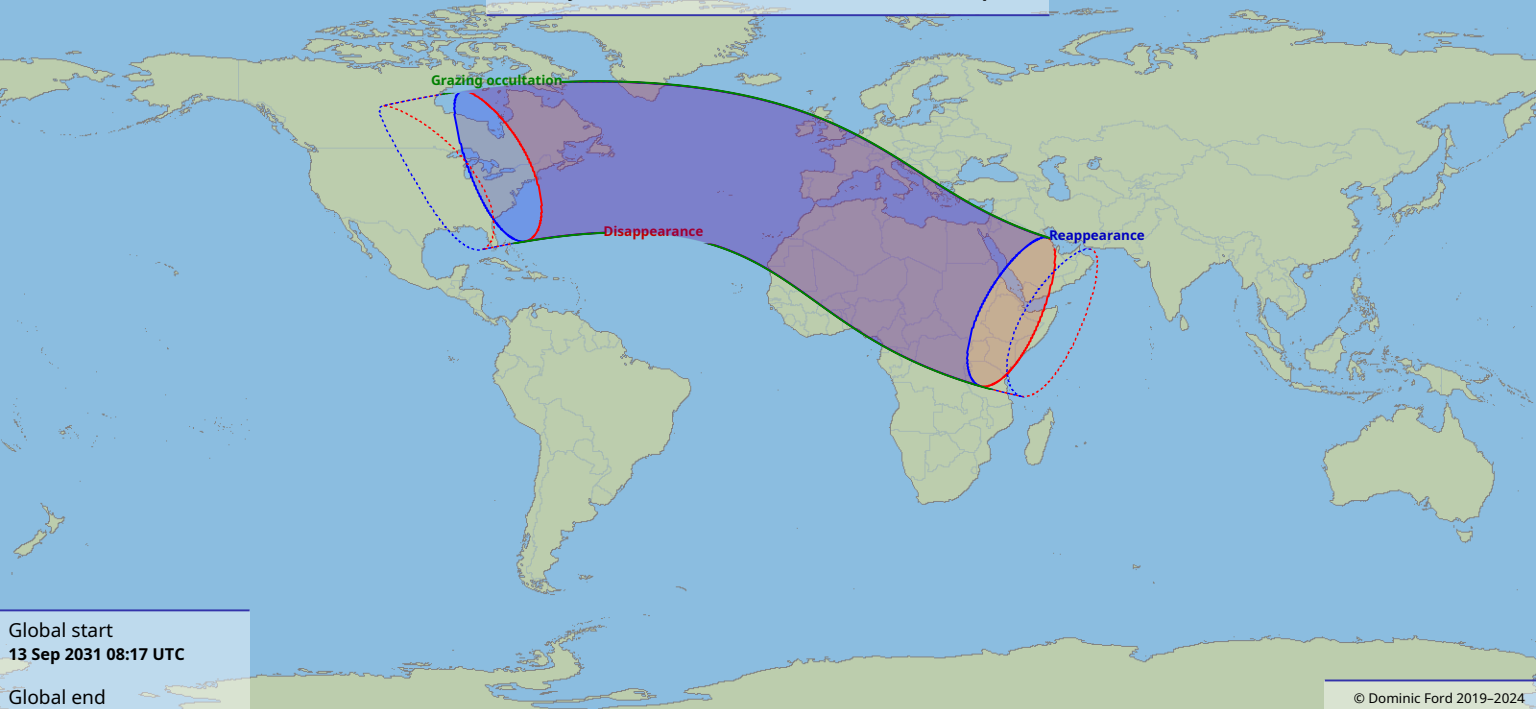

Visibility of the lunar occultation of Venus on 13 Sep 2031

Global start
13 Sep 2031 08:17 UTC

Global end
13 Sep 2031 12:46 UTC