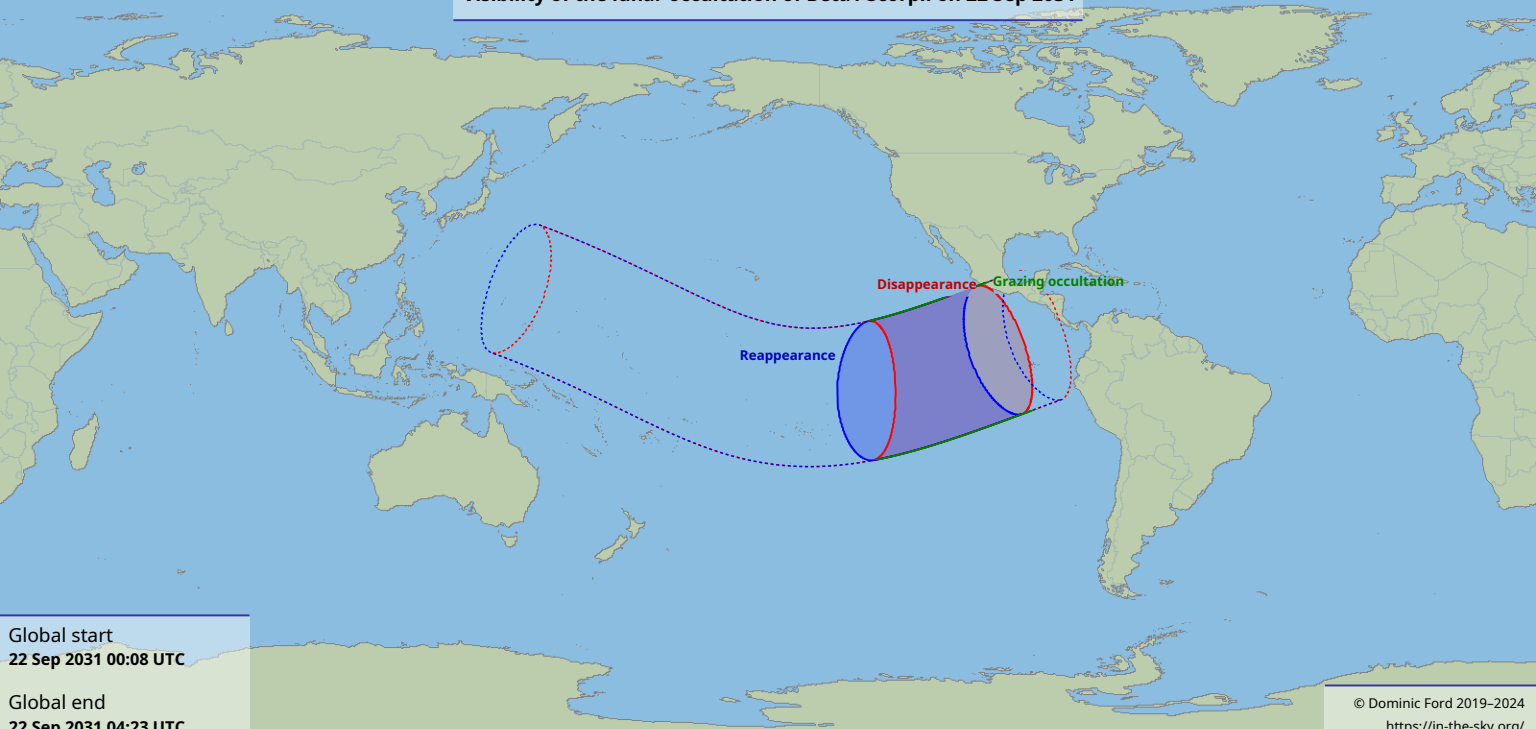

Visibility of the lunar occultation of Beta1 Scorpii on 22 Sep 2031

Global start
22 Sep 2031 00:08 UTC

Global end
22 Sep 2031 04:23 UTC