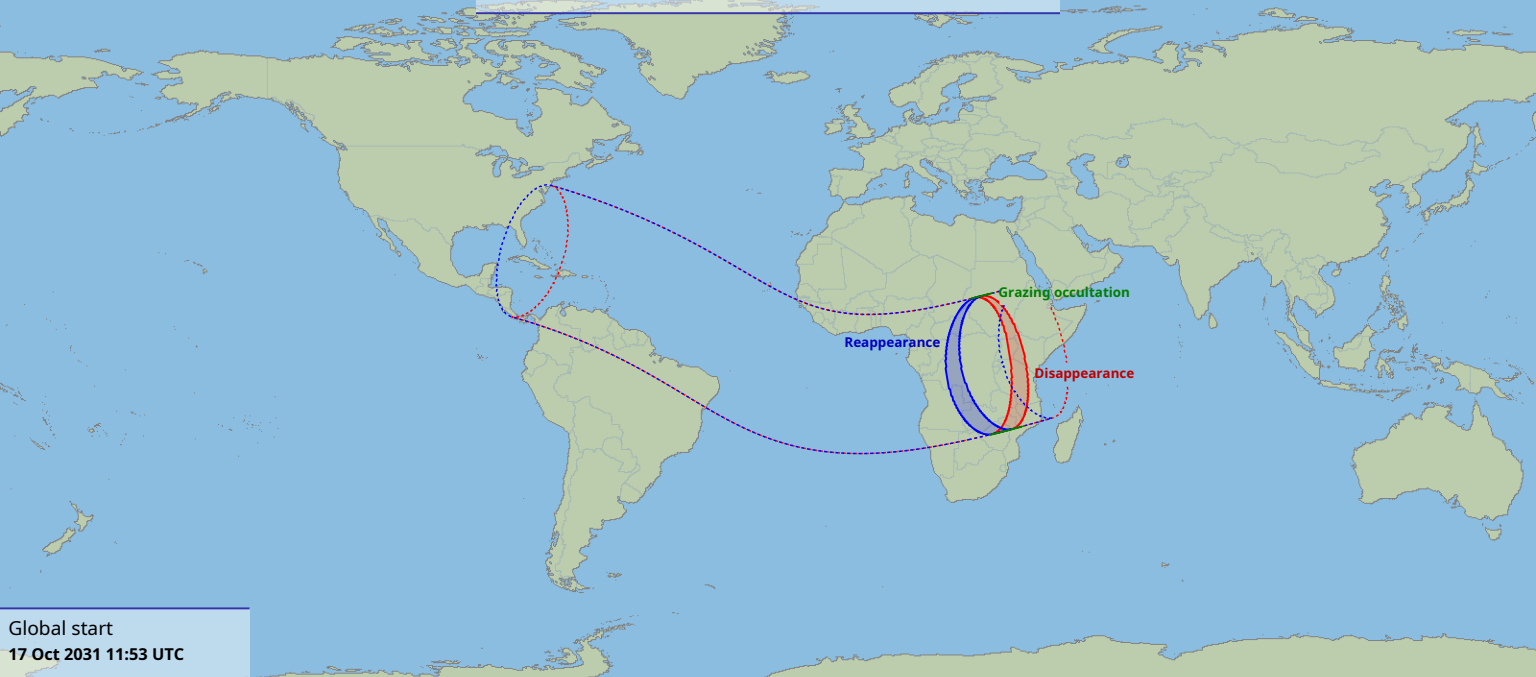

Visibility of the lunar occultation of Mercury on 17 Oct 2031

Global start
17 Oct 2031 11:53 UTC

Global end
17 Oct 2031 16:39 UTC