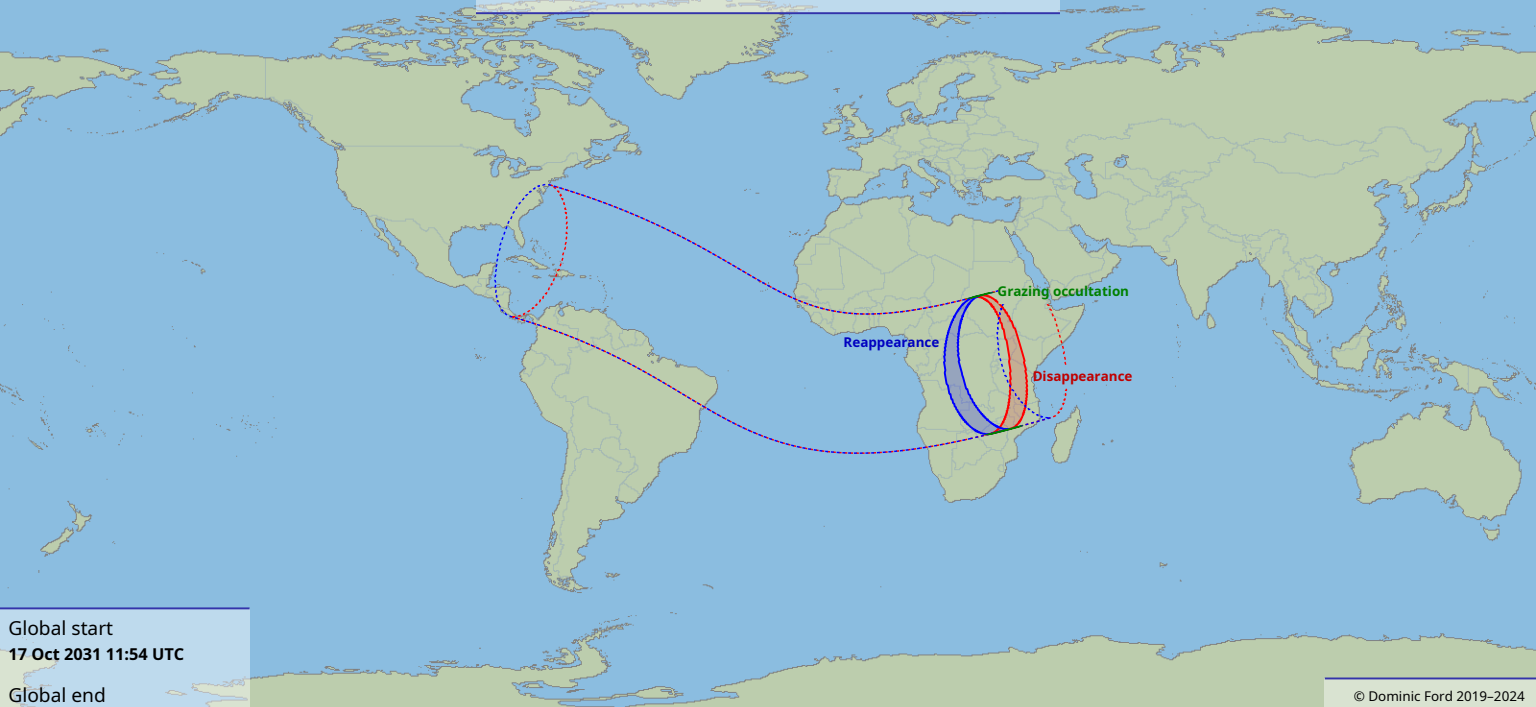

Visibility of the lunar occultation of Mercury on 17 Oct 2031

Global start
17 Oct 2031 11:54 UTC

Global end
17 Oct 2031 16:39 UTC