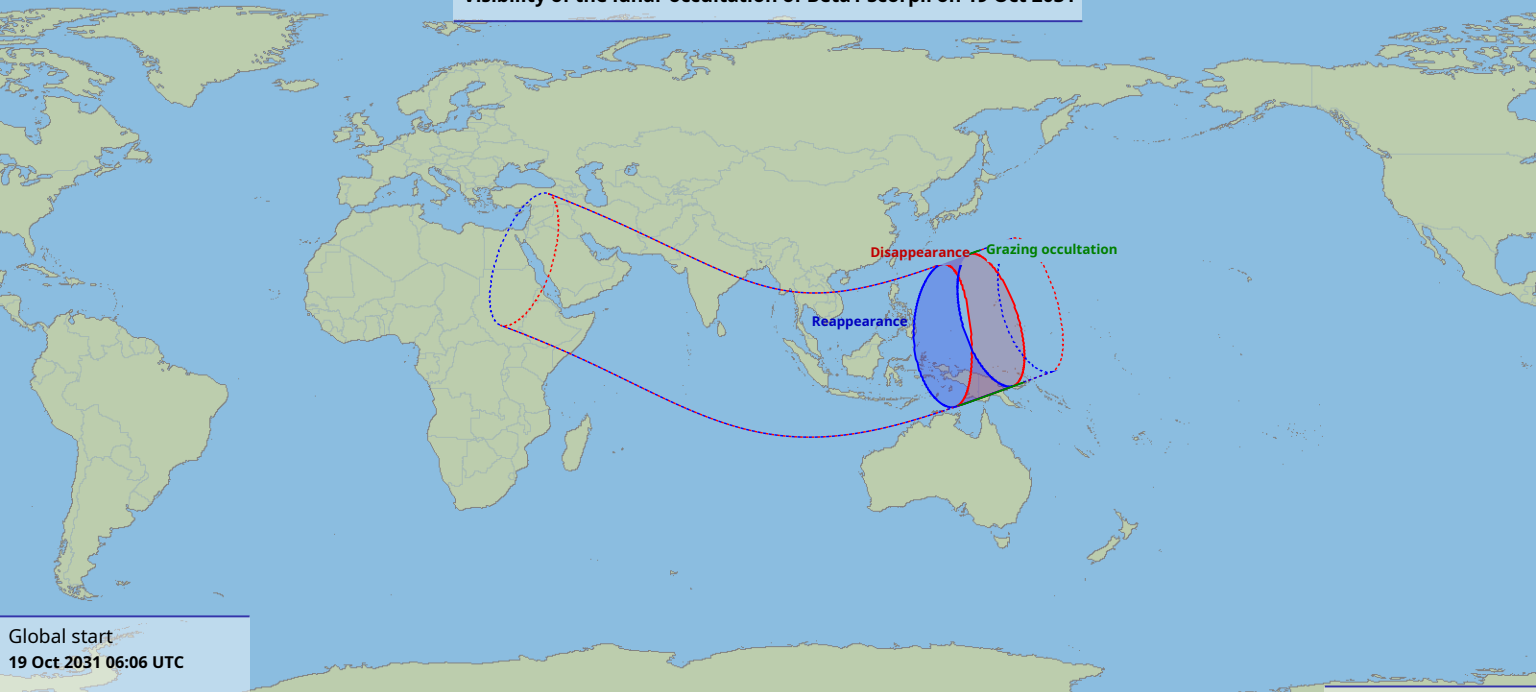

Visibility of the lunar occultation of Beta1 Scorpii on 19 Oct 2031

Global start
19 Oct 2031 06:06 UTC

Global end
19 Oct 2031 10:13 UTC