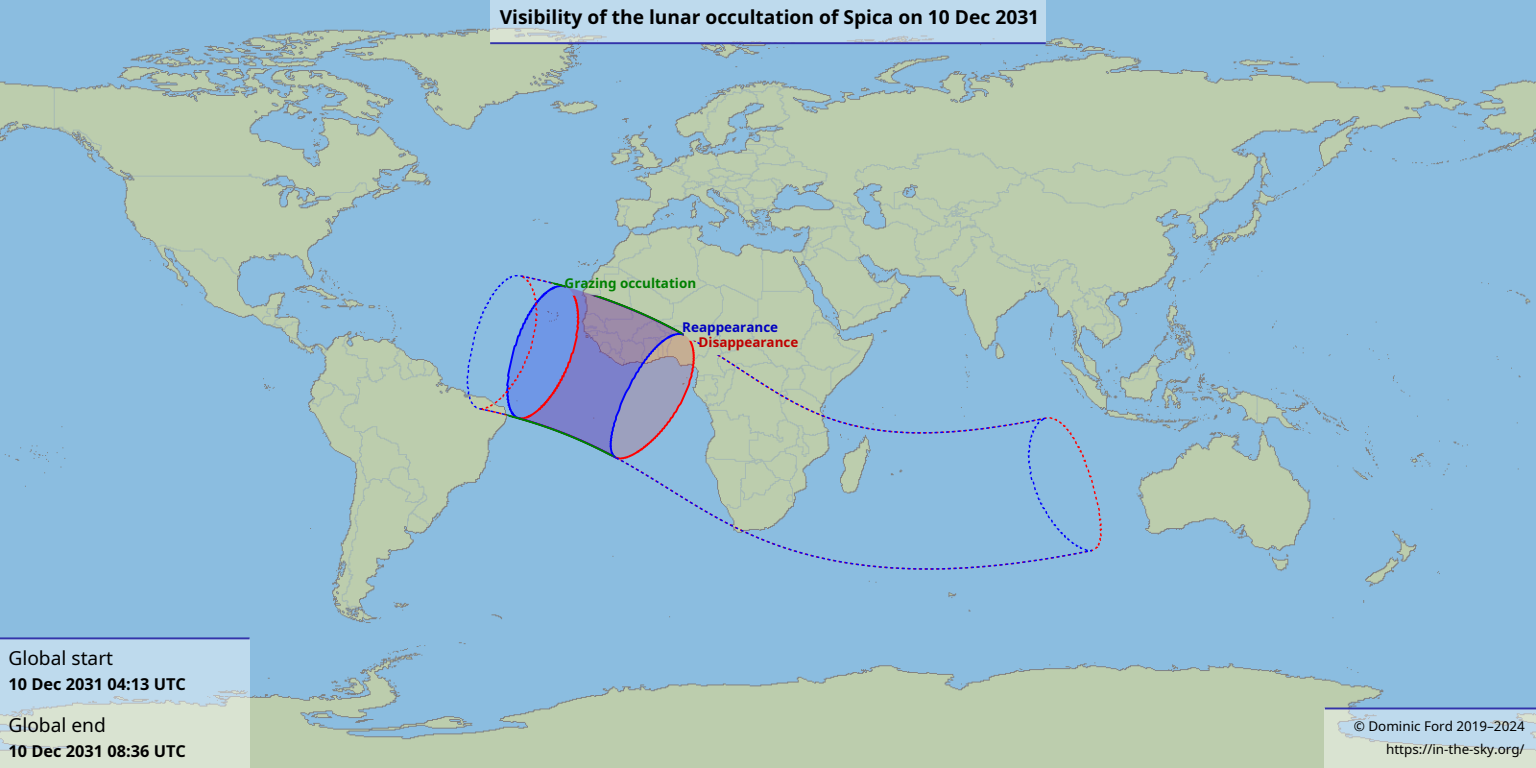

# Visibility of the lunar occultation of Spica on 10 Dec 2031

Grazing occultation

Reappearance  
Disappearance

Global start  
10 Dec 2031 04:13 UTC

Global end  
10 Dec 2031 08:36 UTC