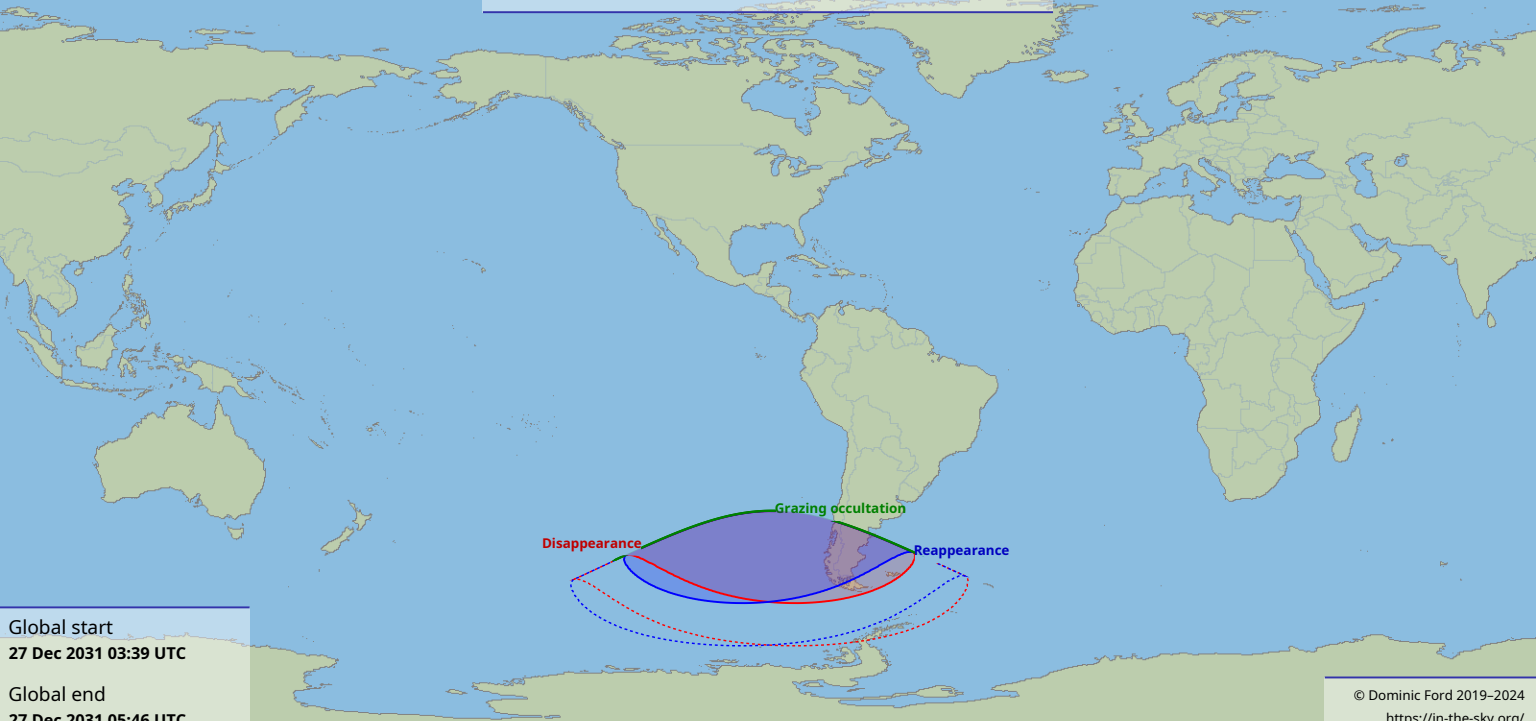

# Visibility of the lunar occultation of Saturn on 27 Dec 2031

Global start  
27 Dec 2031 03:39 UTC

Global end  
27 Dec 2031 05:46 UTC