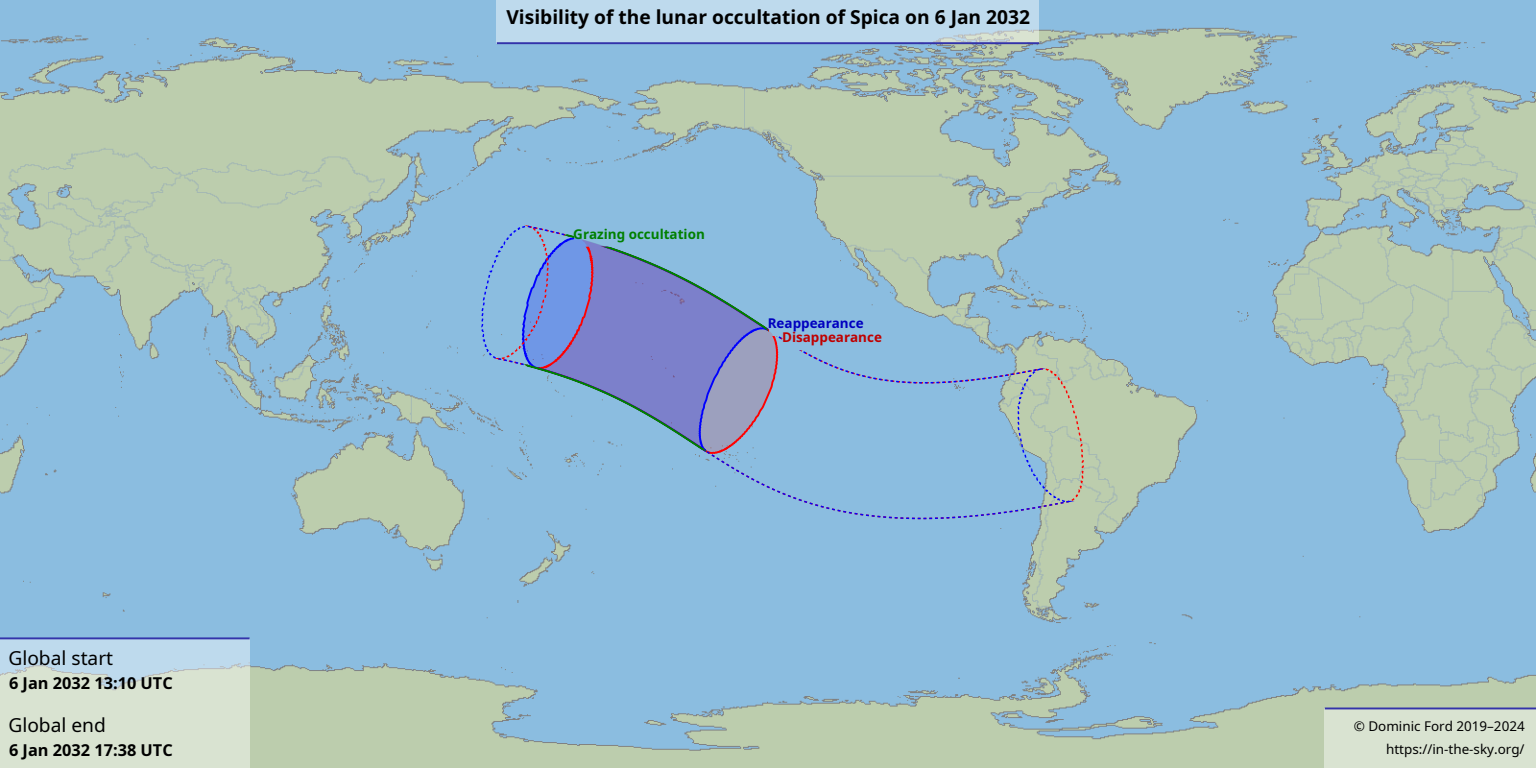

# Visibility of the lunar occultation of Spica on 6 Jan 2022

Global start  
6 Jan 2022 13:10 UTC

Global end  
6 Jan 2022 17:38 UTC