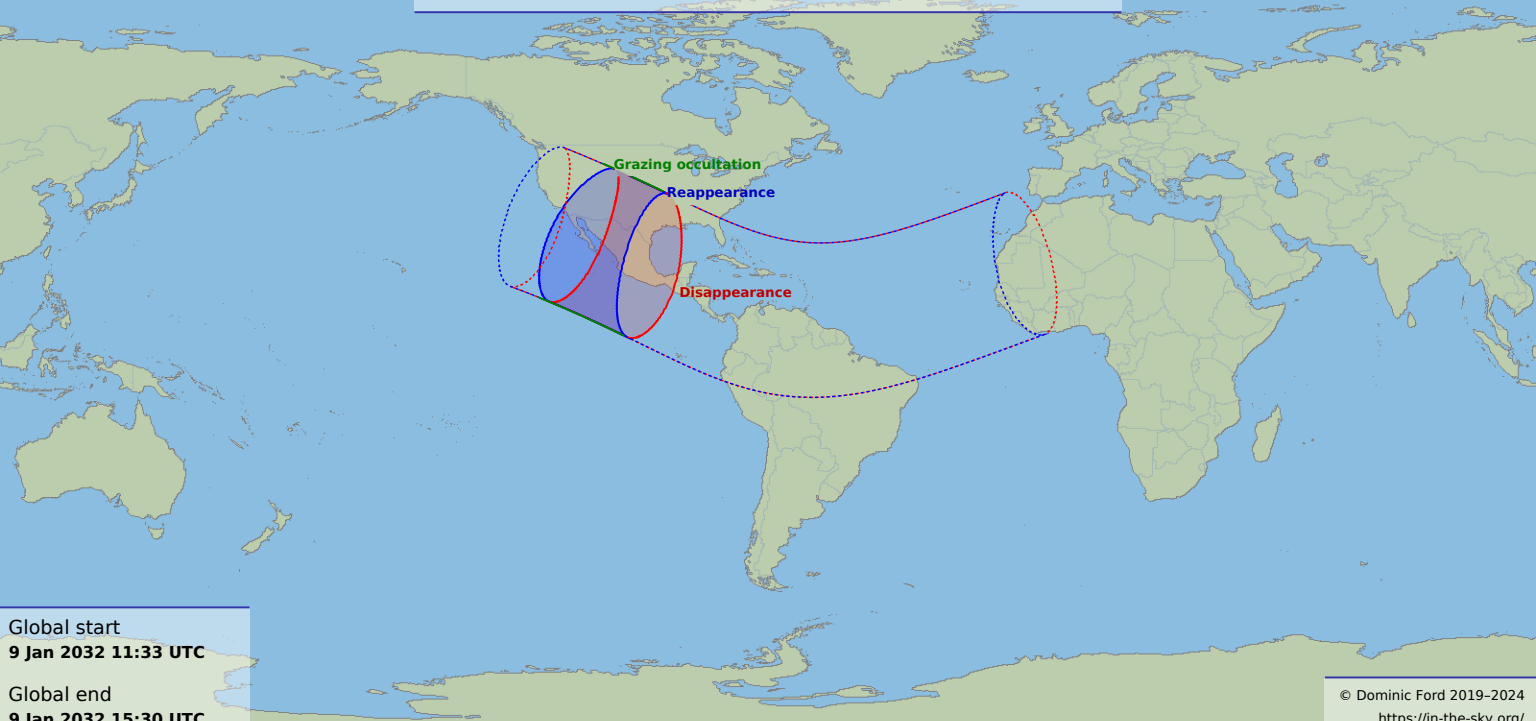

Visibility of the lunar occultation of Beta1 Scorpii on 9 Jan 2032

Global start
9 Jan 2032 11:33 UTC

Global end
9 Jan 2032 15:30 UTC