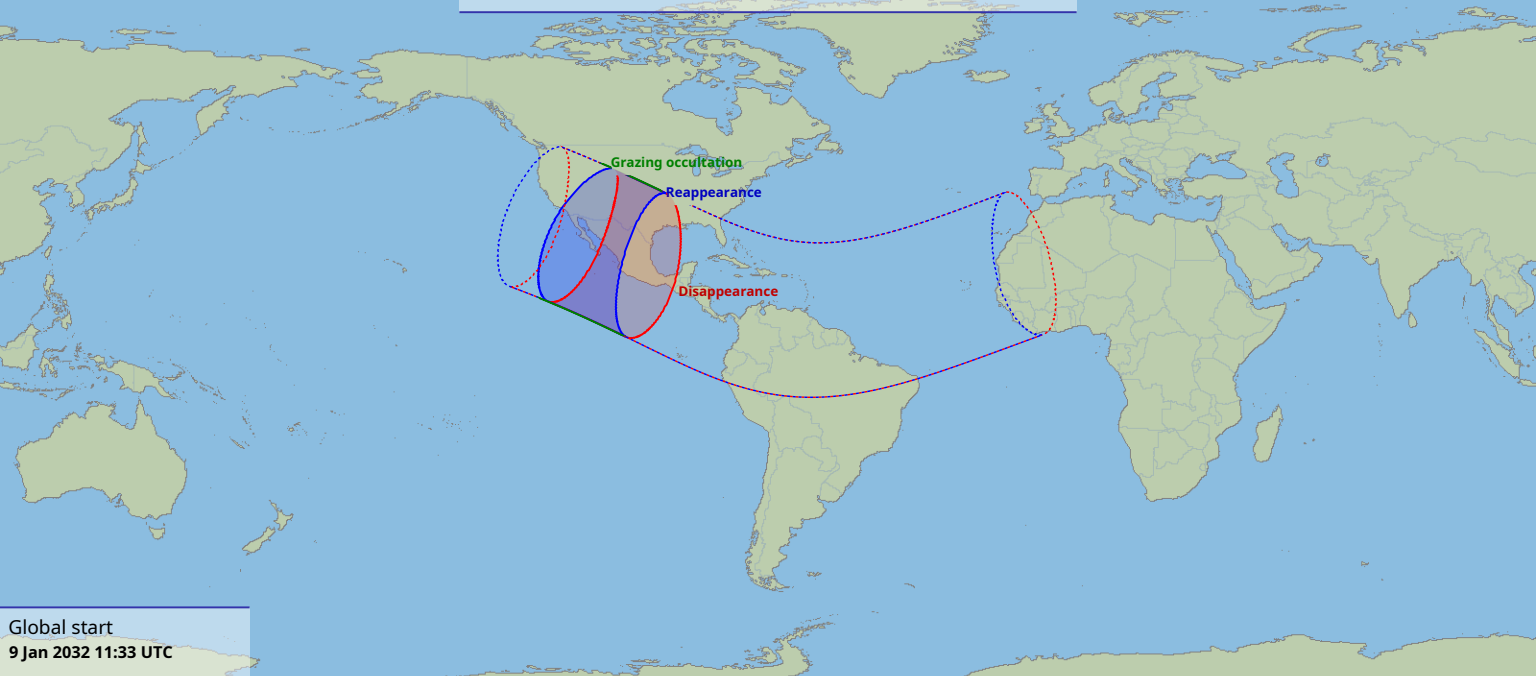

Visibility of the lunar occultation of Beta1 Scorpii on 9 Jan 2032

Global start
9 Jan 2032 11:33 UTC

Global end
9 Jan 2032 15:31 UTC