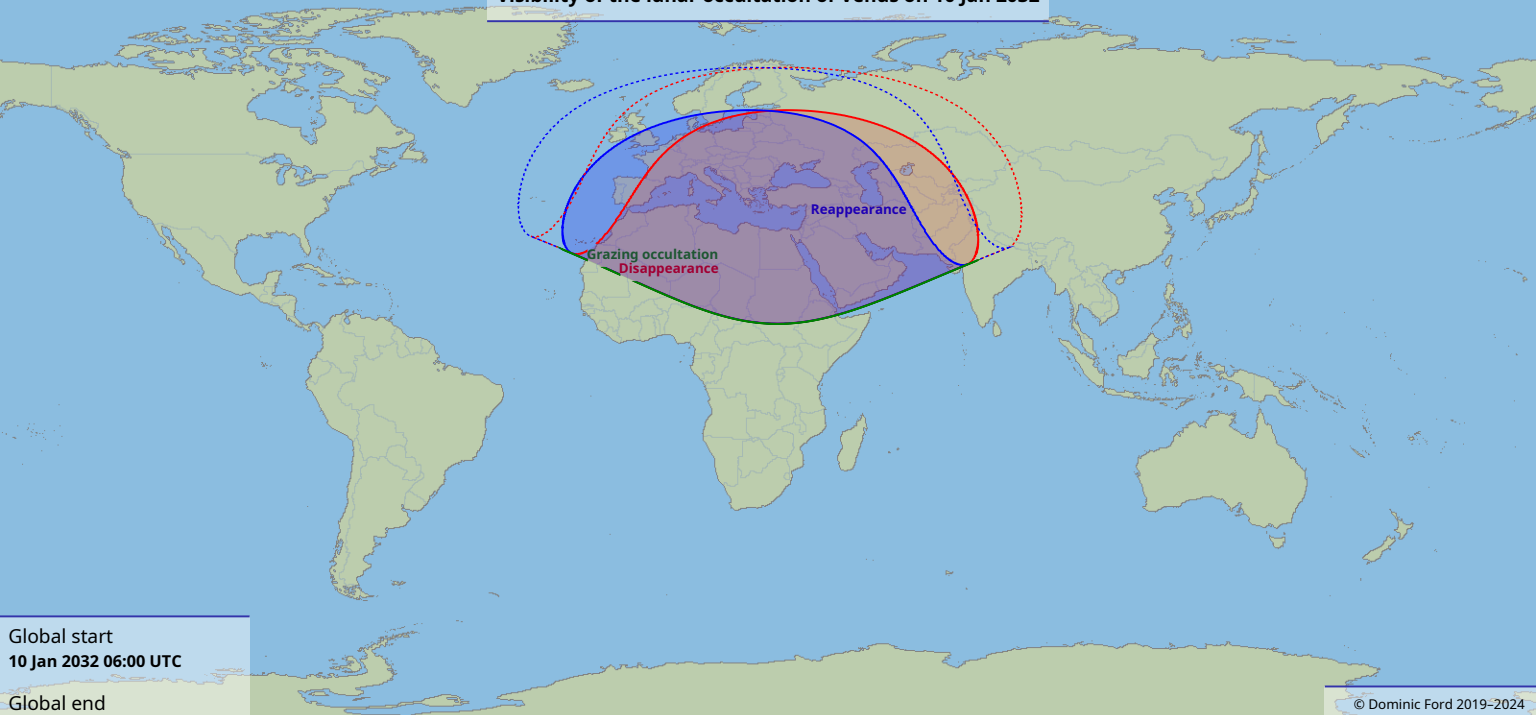

Visibility of the lunar occultation of Venus on 10 Jan 2032

Global start
10 Jan 2032 06:00 UTC

Global end
10 Jan 2032 09:37 UTC