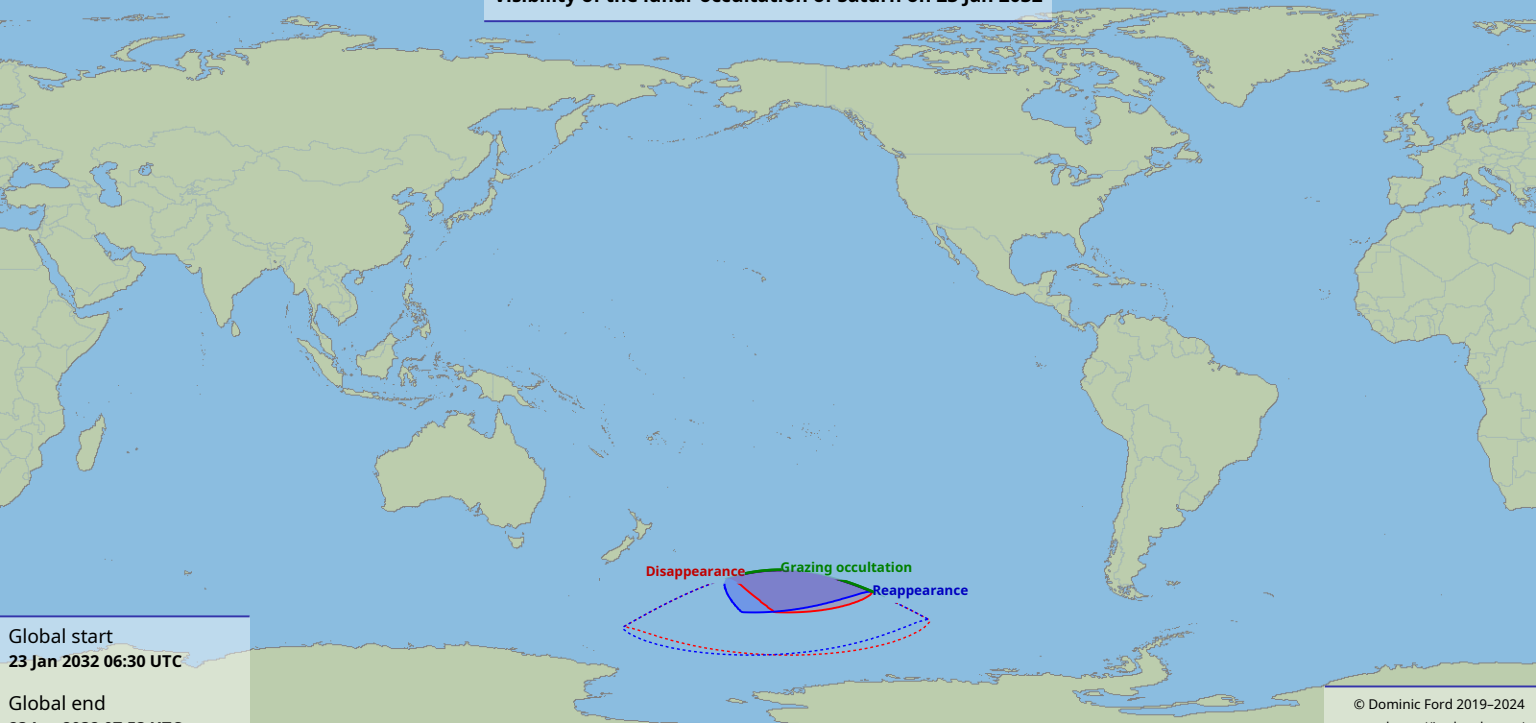

# Visibility of the lunar occultation of Saturn on 23 Jan 2032

Global start  
23 Jan 2032 06:30 UTC

Global end  
23 Jan 2032 07:53 UTC