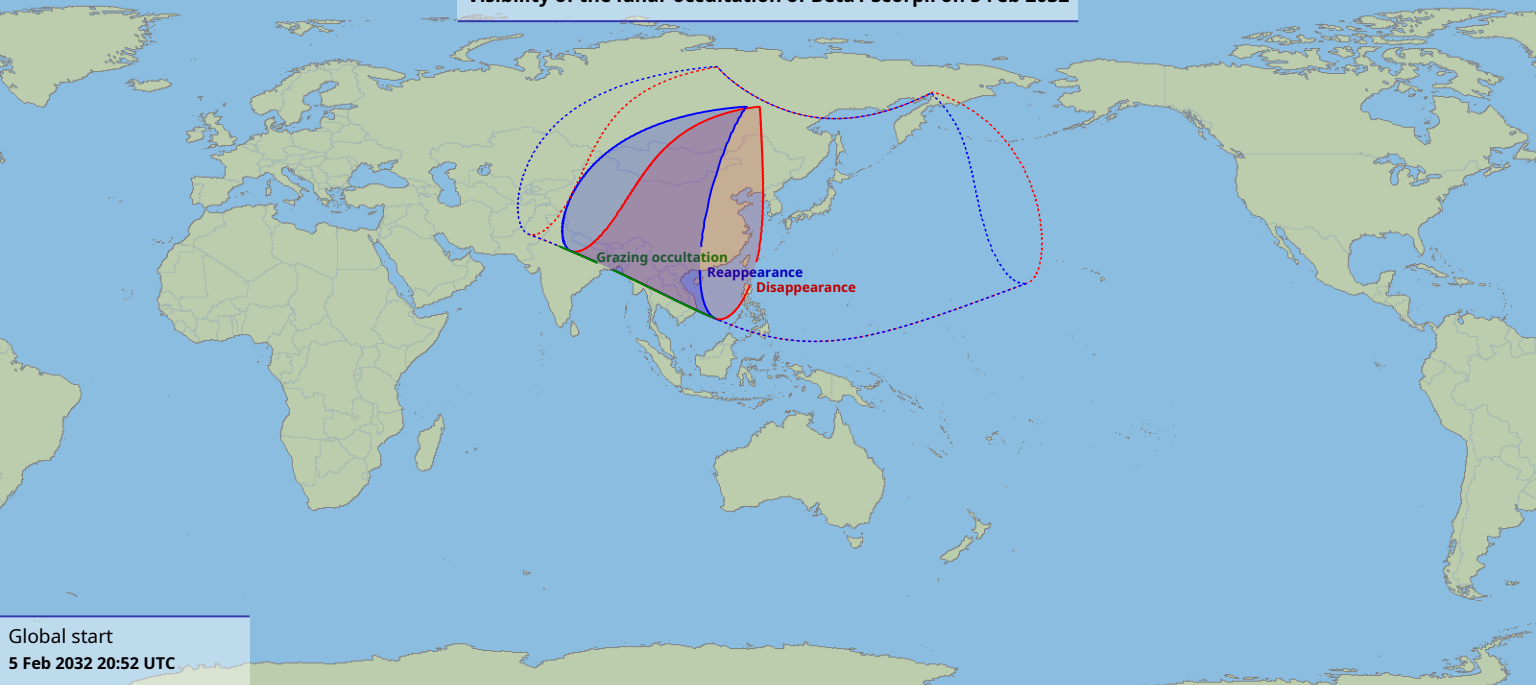

Visibility of the lunar occultation of Beta1 Scorpii on 5 Feb 2032

Global start
5 Feb 2032 20:52 UTC

Global end
6 Feb 2032 00:28 UTC