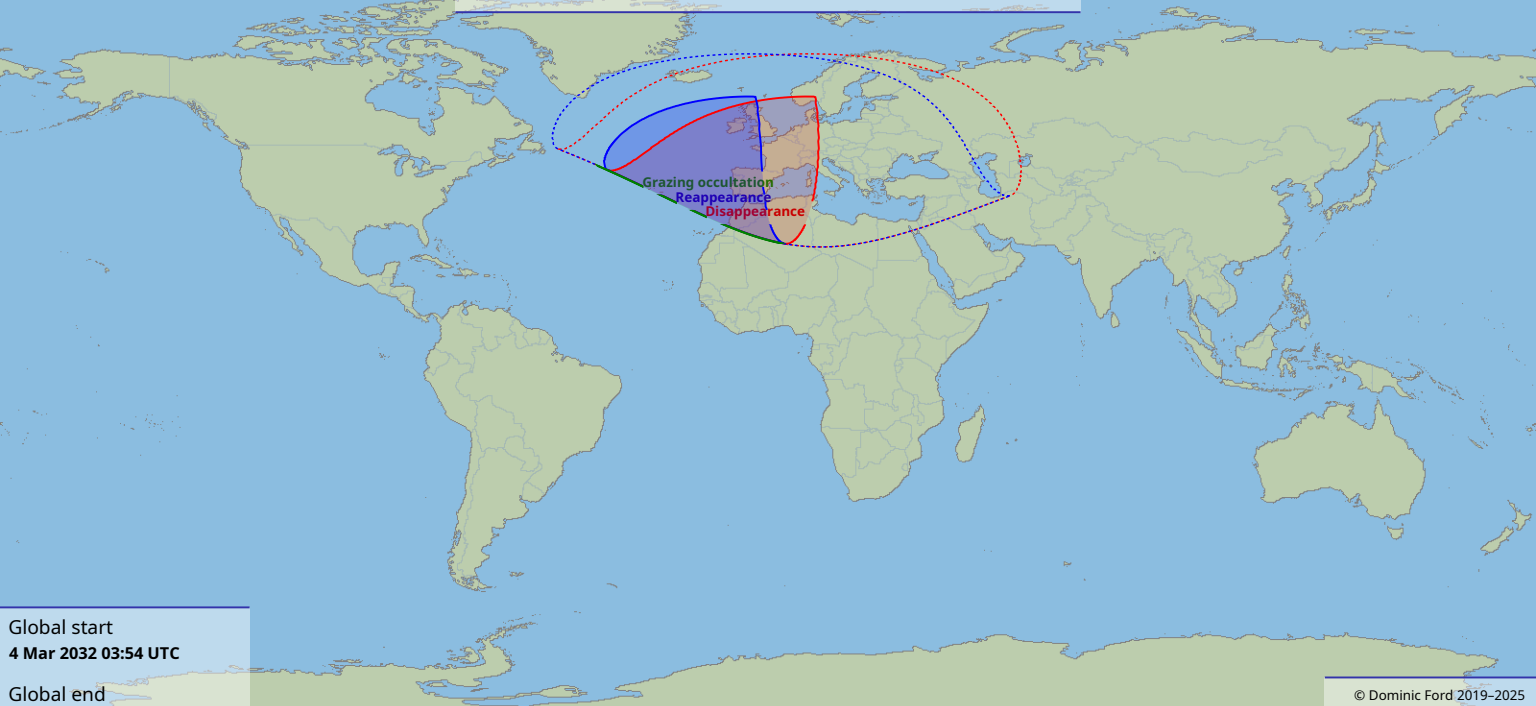

Visibility of the lunar occultation of Beta1 Scorpii on 4 Mar 2032

Global start
4 Mar 2032 03:54 UTC

Global end
4 Mar 2032 06:40 UTC