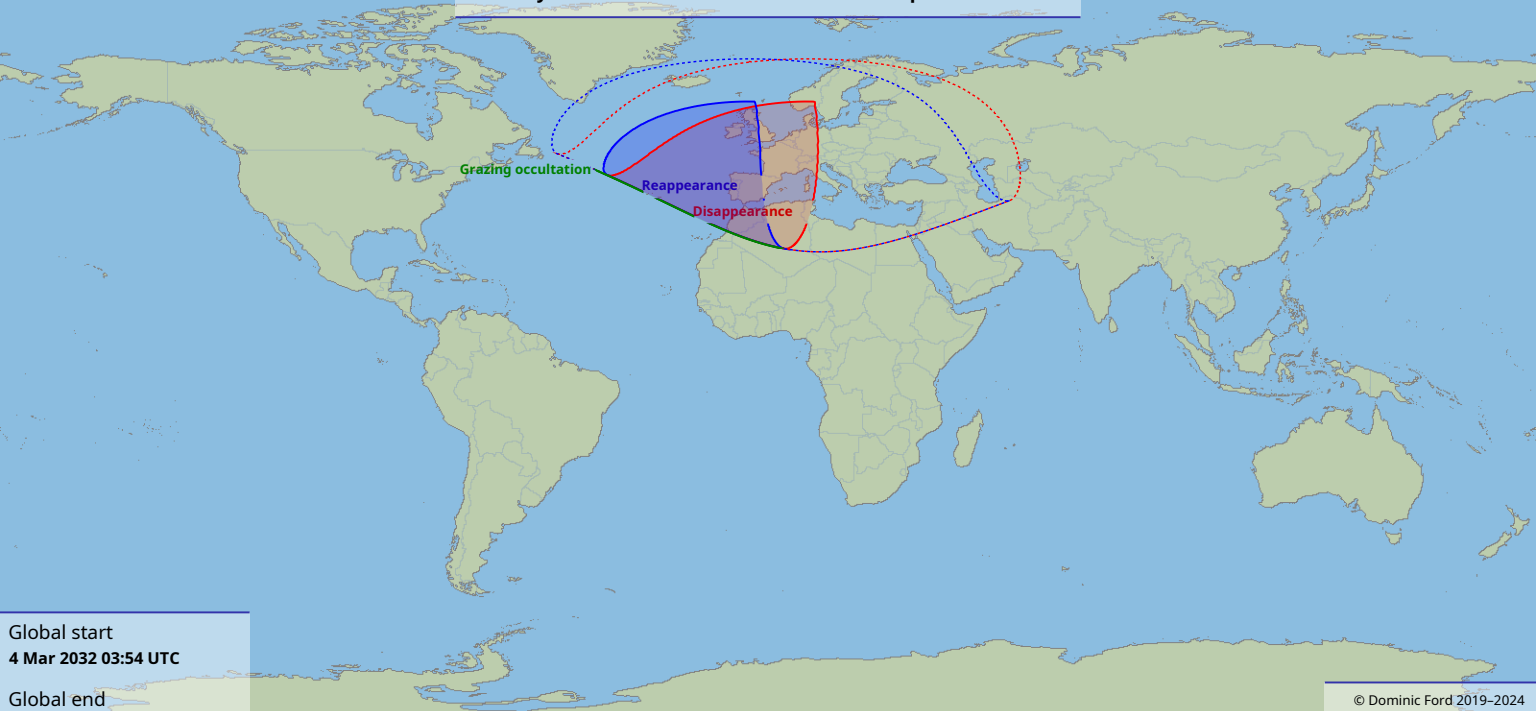

# Visibility of the lunar occultation of Beta1 Scorpii on 4 Mar 2032

Global start  
4 Mar 2032 03:54 UTC

Global end  
4 Mar 2032 06:40 UTC