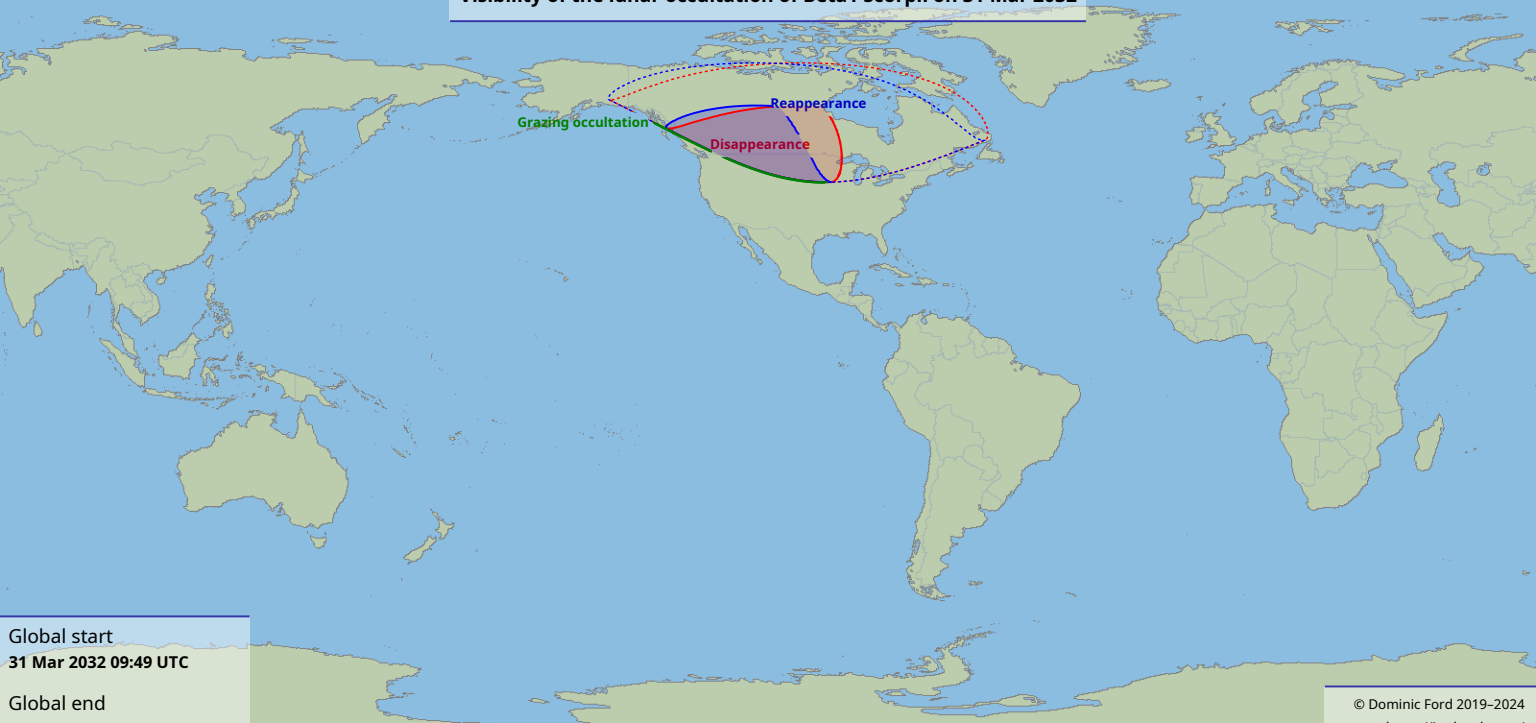

Visibility of the lunar occultation of Beta1 Scorpii on 31 Mar 2032

Global start
31 Mar 2032 09:49 UTC

Global end
31 Mar 2032 11:36 UTC