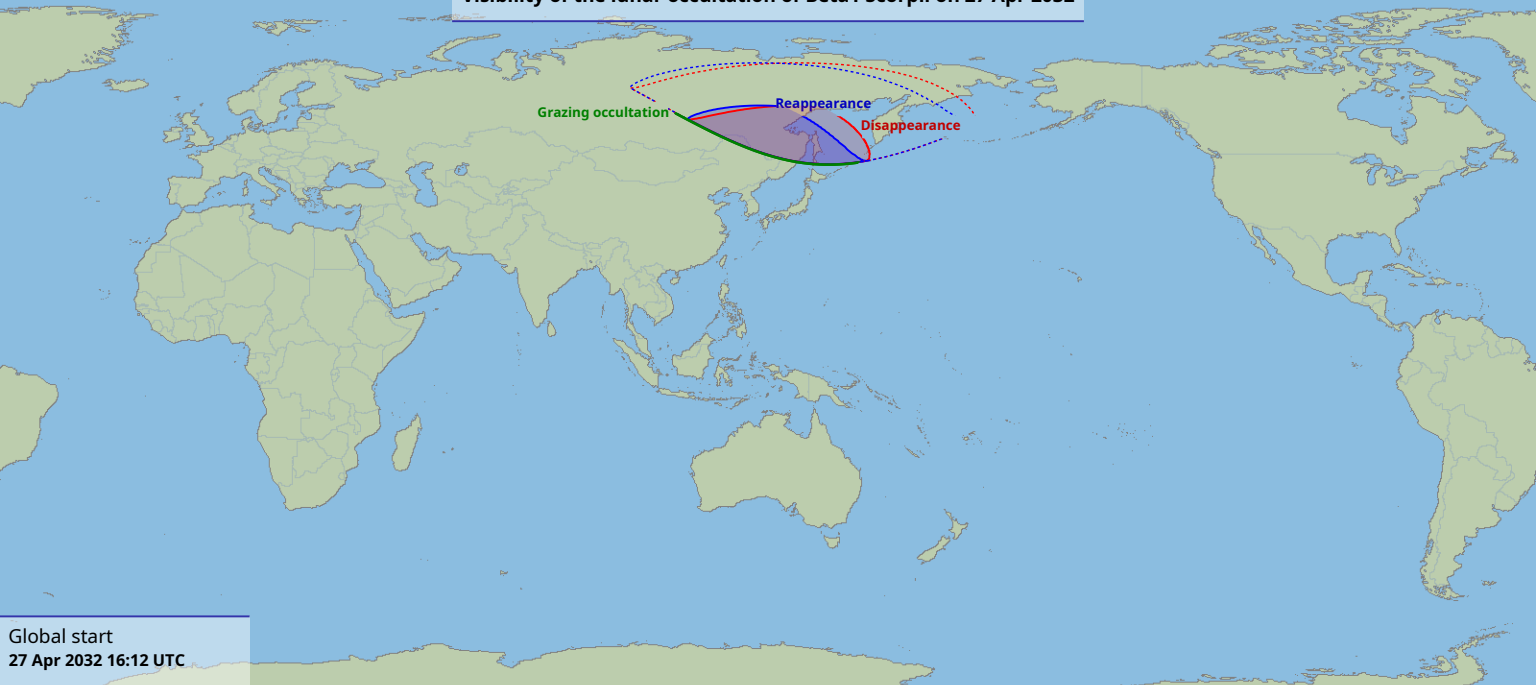

# Visibility of the lunar occultation of Beta1 Scorpii on 27 Apr 2032

Global start  
27 Apr 2032 16:12 UTC

Global end  
27 Apr 2032 17:42 UTC